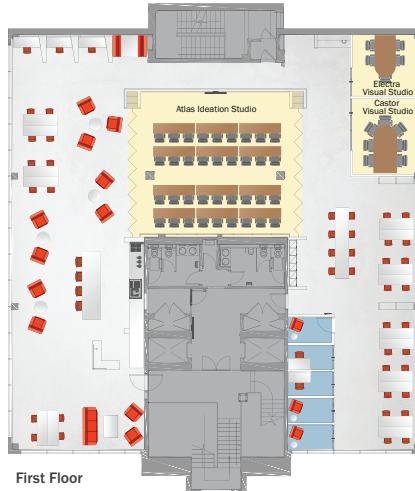

Manchester – Exchange Quay

7 Exchange Quay, Salford, M5 3EP, United Kingdom

BE IN THE CENTER OF IT ALL

- 24/7 building security with proximity-card access control
- Onsite café
- Car Parking

Walking

- 1 min to Exchange Quay Metrolink
- 2 mins to Salford Quays
- 17 mins to Quayside Shopping Centre

Drive

- 6 mins to M60 Motorway
- 7 mins to MediaCityUK
- 9 mins to Manchester City Centre
- 10 mins to Trafford Centre
- 18 mins to Manchester Airport

Metrolink

- 7 mins to MediaCityUK
- 8 mins to Manchester City Centre
- 8 mins to Trafford Centre
- 14 mins to Piccadilly Train Station
- 25 mins to Altrincham

INCLUDED WITH YOUR OFFICE

- Upscale Furnishings
- Secure WiFi
- Guest Reception
- Meeting Room Access
- Coffee
- Secure Printing
- Mail Services
- Hosted Networking Events

TO LEARN MORE CONTACT

Corporate Account Sales
914.416.6109 | enterprise@serendipitylabs.com