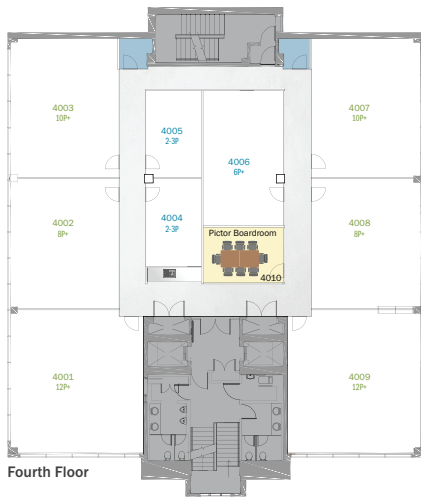

Manchester – Exchange Quay

7 Exchange Quay, Salford, M5 3EP, United Kingdom

BE IN THE CENTER OF IT ALL

- 24/7 building security with proximity-card access control
- Onsite café
- Car Parking

Walking

- 1 min to Exchange Quay Metrolink
- 2 mins to Salford Quays
- 17 mins to Quayside Shopping Centre

Drive

- 6 mins to M60 Motorway
- 7 mins to MediaCityUK
- 9 mins to Manchester City Centre
- 10 mins to Trafford Centre
- 18 mins to Manchester Airport

Metrolink

- 7 mins to MediaCityUK
- 8 mins to Manchester City Centre
- 8 mins to Trafford Centre
- 14 mins to Piccadilly Train Station
- 25 mins to Altrincham

INCLUDED WITH YOUR OFFICE

- Upscale Furnishings
- Secure WiFi
- Guest Reception
- Meeting Room Access
- Coffee
- Secure Printing
- Mail Services
- Hosted Networking Events

TO LEARN MORE CONTACT

Corporate Account Sales
914.416.6109 | enterprise@serendipitylabs.com