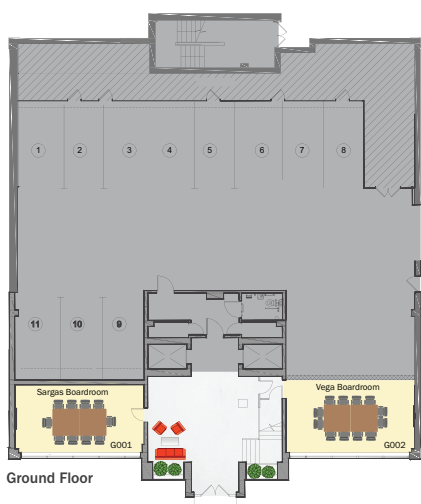

Manchester – Exchange Quay

7 Exchange Quay, Salford, M5 3EP, United Kingdom

BE IN THE CENTER OF IT ALL

- 24/7 building security with proximity-card access control
- Onsite café
- Car Parking

Walking

- 1 min to Exchange Quay Metrolink
- 2 mins to Salford Quays
- 17 mins to Quayside Shopping Centre

Drive

- 6 mins to M60 Motorway
- 7 mins to MediaCityUK
- 9 mins to Manchester City Centre
- 10 mins to Trafford Centre
- 18 mins to Manchester Airport

Metrolink

- 7 mins to MediaCityUK
- 8 mins to Manchester City Centre
- 8 mins to Trafford Centre
- 14 mins to Piccadilly Train Station
- 25 mins to Altrincham

INCLUDED WITH YOUR OFFICE

- Upscale Furnishings
- Secure WiFi
- Guest Reception
- Meeting Room Access
- Coffee
- Secure Printing
- Mail Services
- Hosted Networking Events

TO LEARN MORE CONTACT

Corporate Account Sales
914.416.6109 | enterprise@serendipitylabs.com