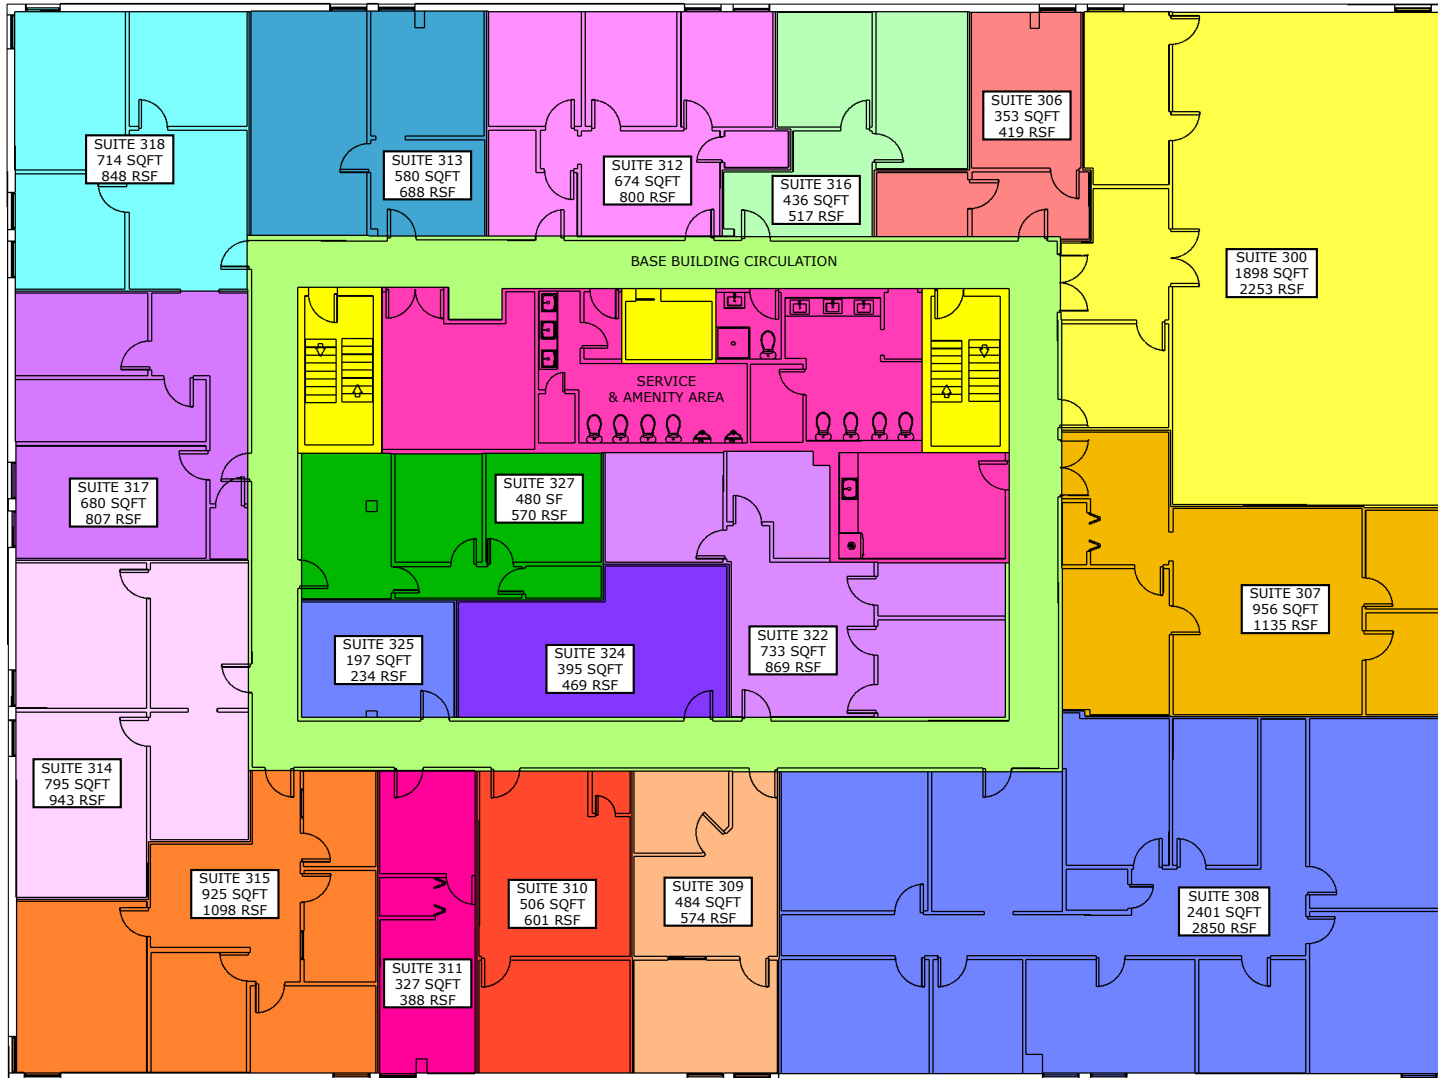

7901 4th St N

St Petersburg, FL 33702

SCALE: 1" = 20'

DISCLAIMER: THIS FLOORPLAN IS PROVIDED WITHOUT WARRANTY OF ANY KIND. FLOOR PLAN NINJA DISCLAIMS ANY WARRANTY INCLUDING, WITHOUT LIMITATION, SATISFACTORY OR ACCURACY OF DIMENSIONS. WE RESERVE THE RIGHT TO USE ALL FLOOR PLANS AND RENDERINGS FOR MARKETING PURPOSES