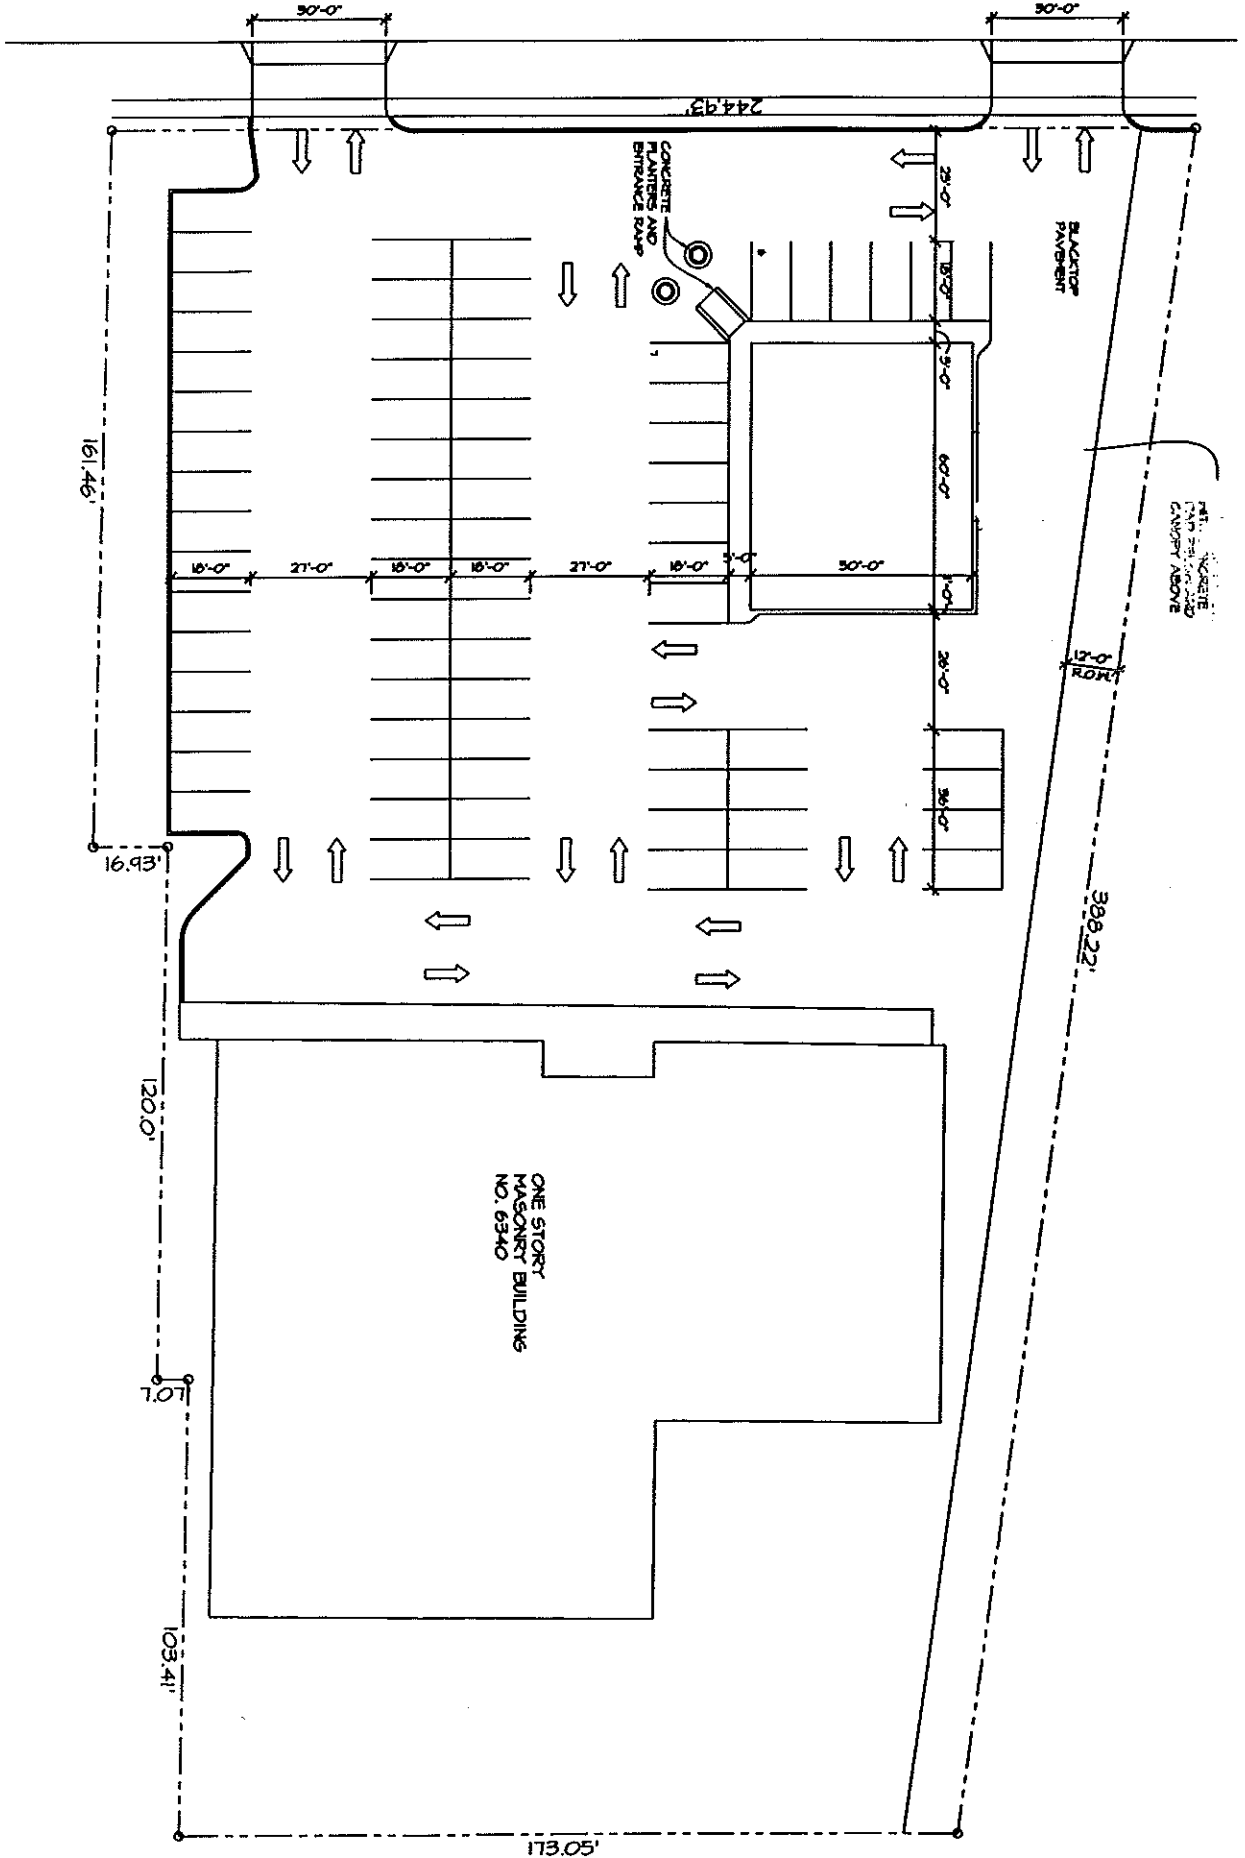

SOUTH SALINA STREET

N
 PROPOSED SITE PLAN
 SOUTH SALINA STREET
 SYRACUSE, NEW YORK

SCALE 1"=30'-0"