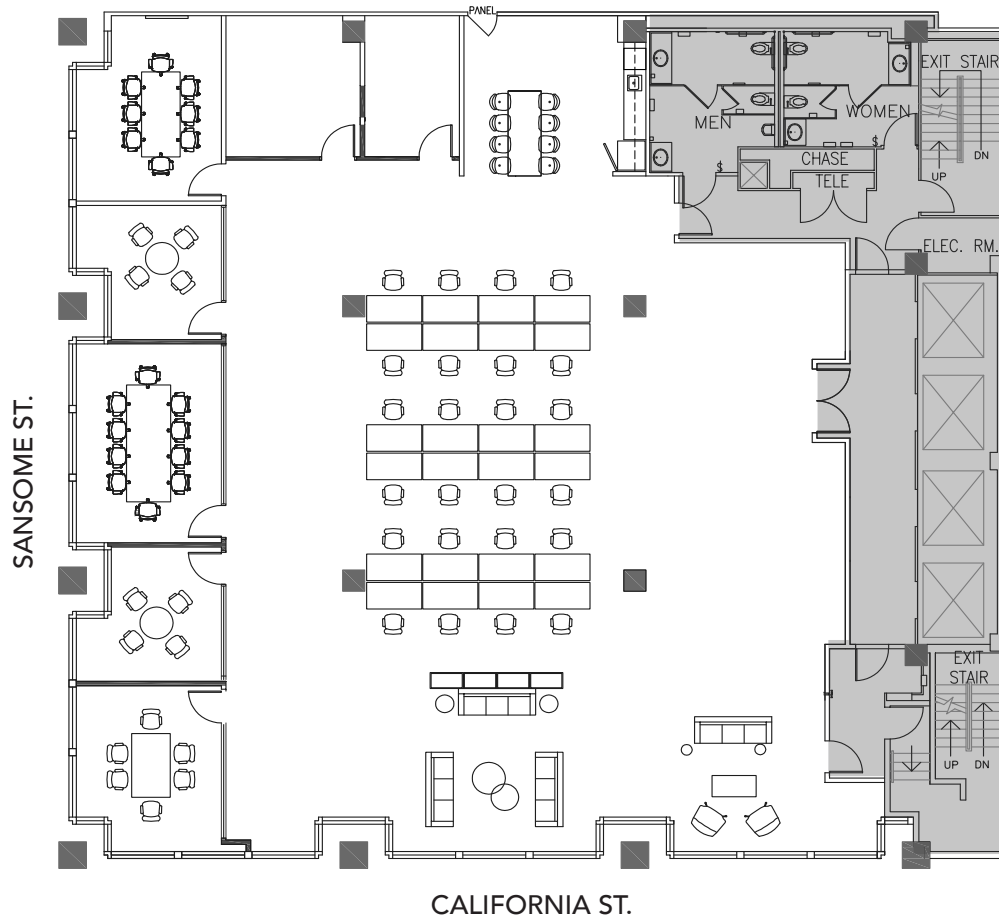

Suite 200 - 6,527 SF

Suite 200

Available now

- Fully furnished full floor
- Mostly open floorplan
- 24 sit-stand workstations
- 6 office/meeting rooms
- Kitchen
- Copy/break room
- Floor to ceiling glass
- Cable car outlooks