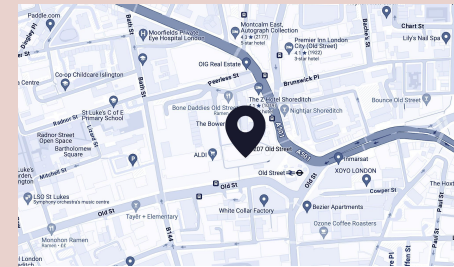

Let's Talk

Joshua Moulder

+44 (0) 20 8050 7269

thebower.enquiries@wearebeyond.work

[Book a tour](#)

Visit us

207 Old Street
London EC1V 9NR
United Kingdom

[View live map](#)