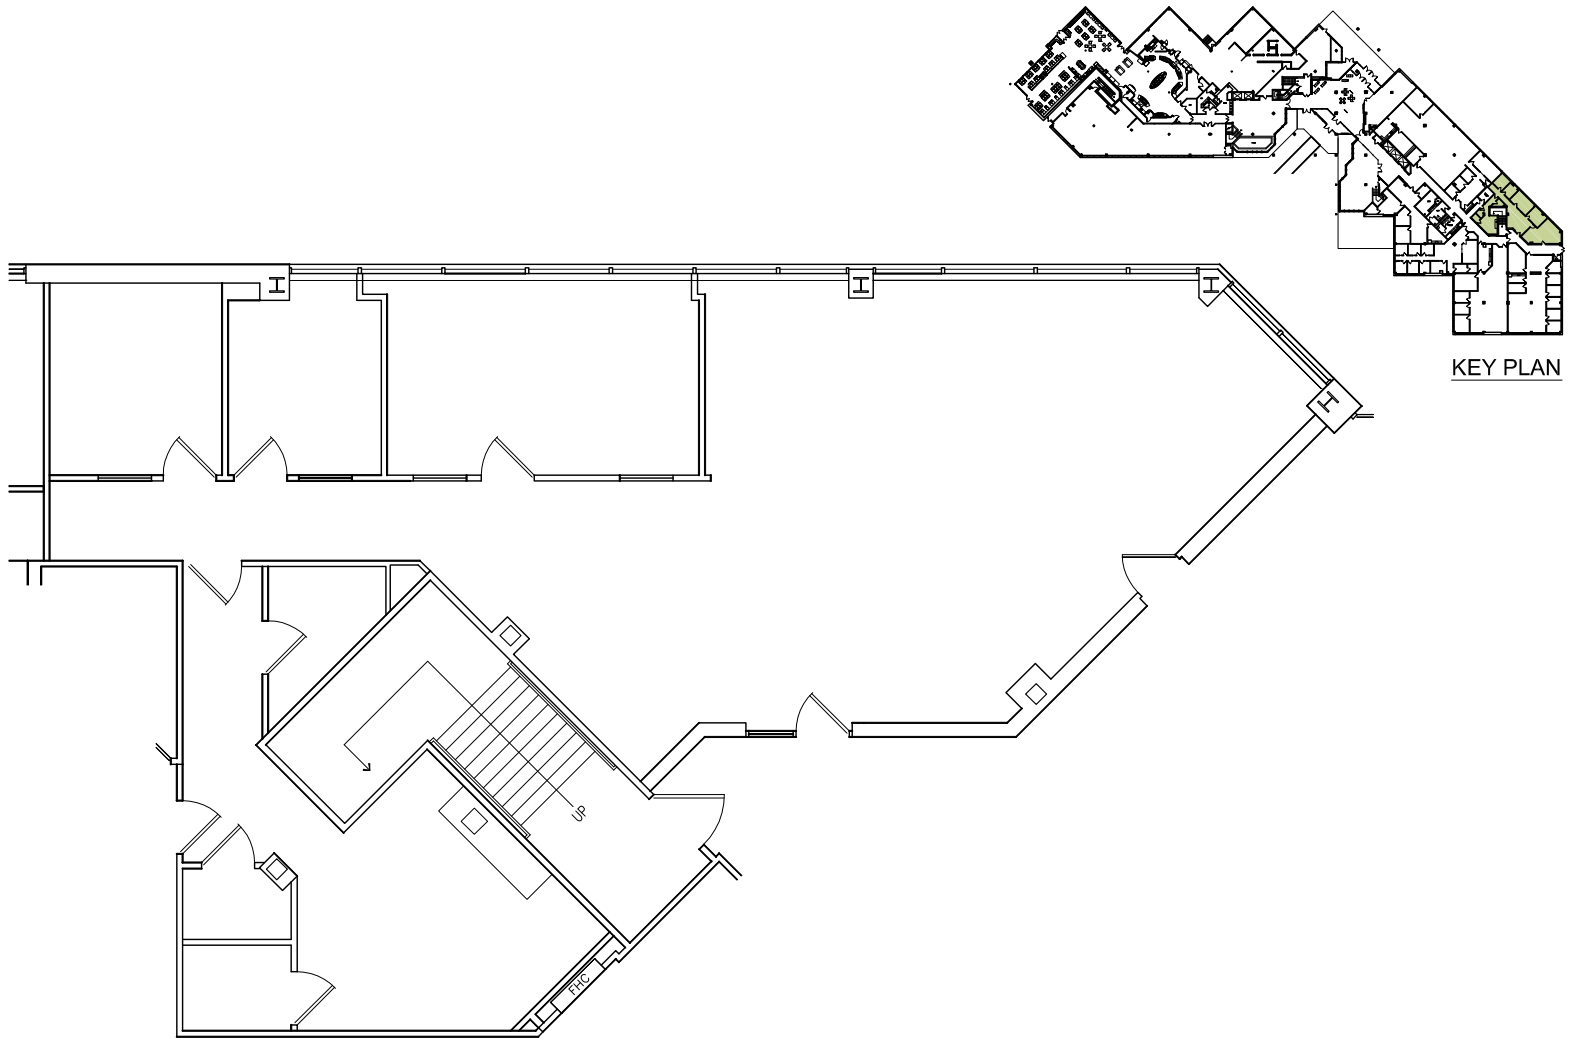

BUILDING
800

1ST FLOOR
2,428 SF

OFFICE LEASING