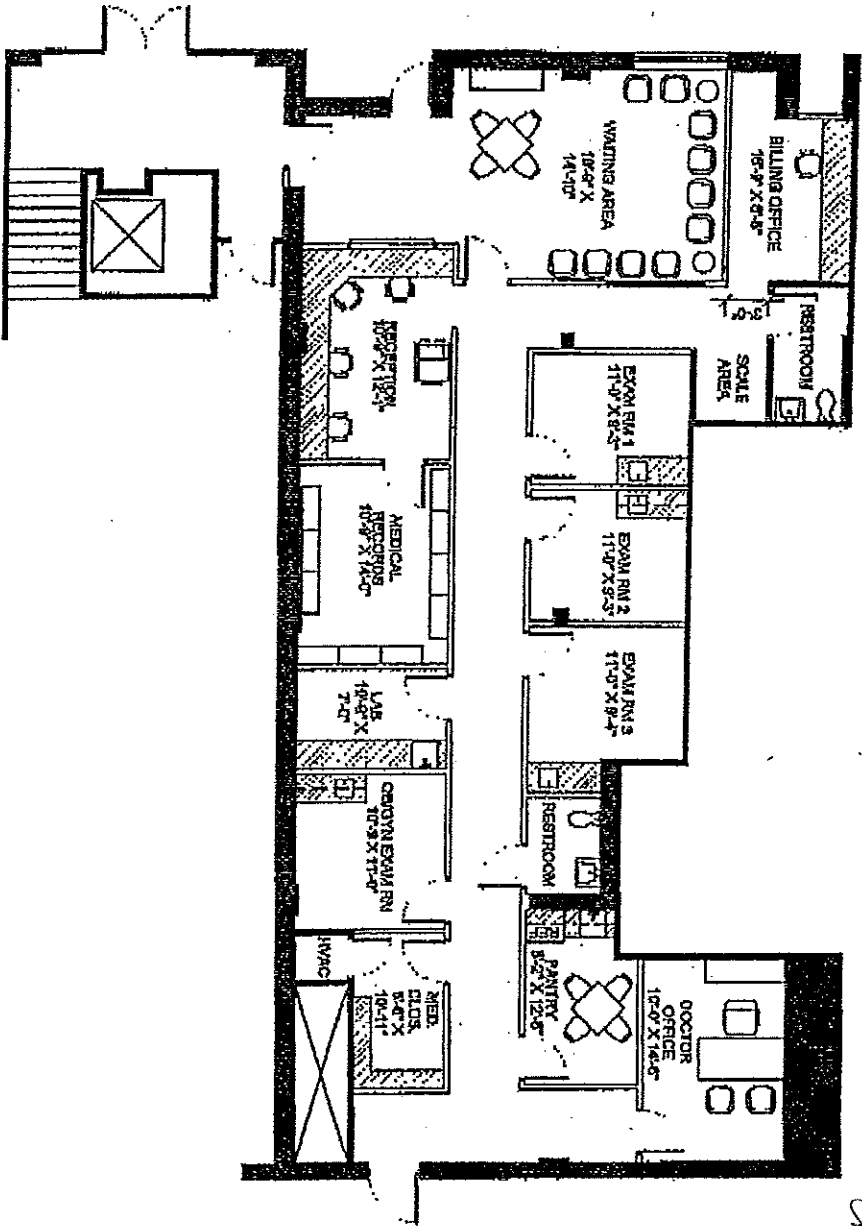

BARRINGTON COMMONS

Suite 3

MOO FIT OUT

2,550 Sq. Ft.

FIRST FLOOR

PROJECT: BARRINGTON COMMONS
 SCALE: NOT TO SCALE
 DATE: FEBRUARY 25, 2005

DRAWN BY: BSHAF
 APPROVED BY:
 REVISED: MARCH 4, 2005

FAMILY PRACTICE