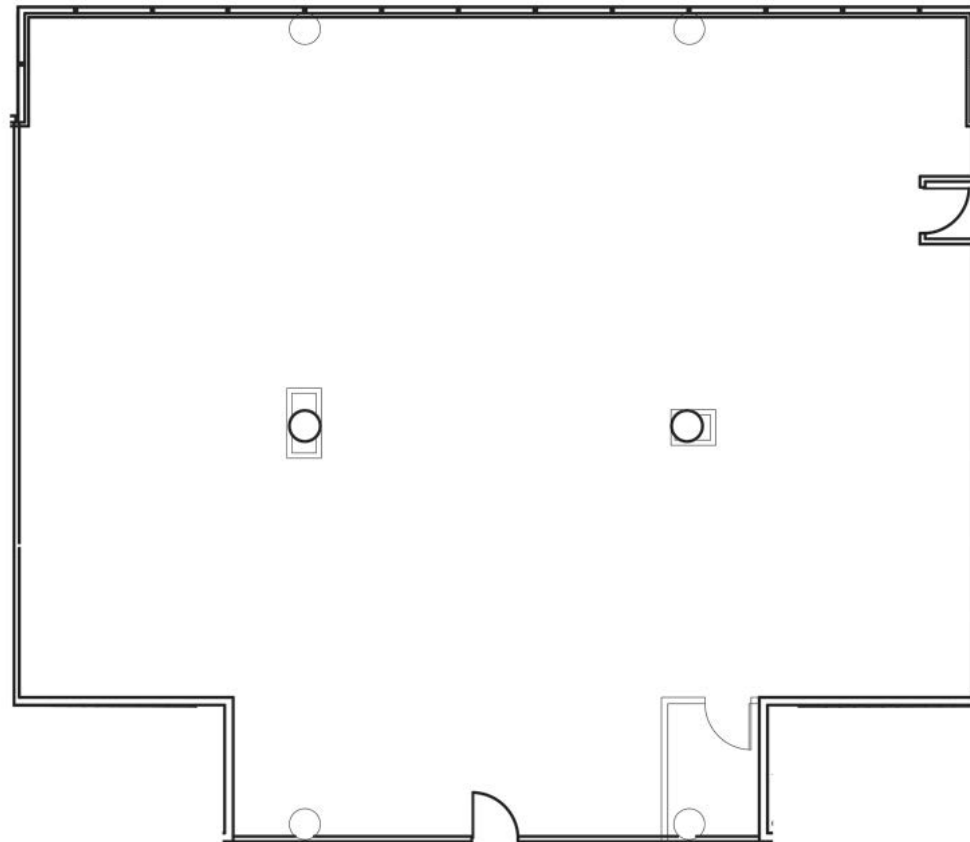

Maitland Colonnades

2301 LUCIEN WAY MAITLAND, FL

SUITE 145
3,615 RSF

FOR LEASING INFORMATION, PLEASE CONTACT:

John Gilbert
john.gilbert@streamrealty.com
+1 407 982 8626

Darryl Hoffman
darryl.hoffman@streamrealty.com
+1 407 982 8588