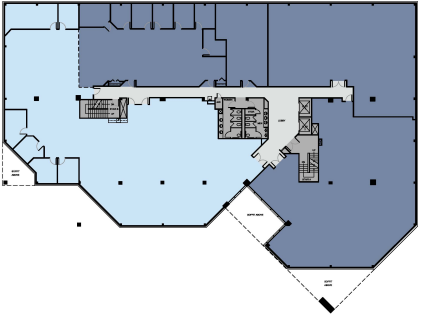

980 HARVEST DRIVE | BLUE BELL, PA

Floor 02 | Suite #210

AVAILABLE
6,964 SF

*Leasing
Contact:*

KEITH OLDT
215-619-4765 | Keith.Oldt@bdnreit.com

555 East Lancaster Ave, Suite 110
Radnor, PA 19087
www.bandywinerealty.com