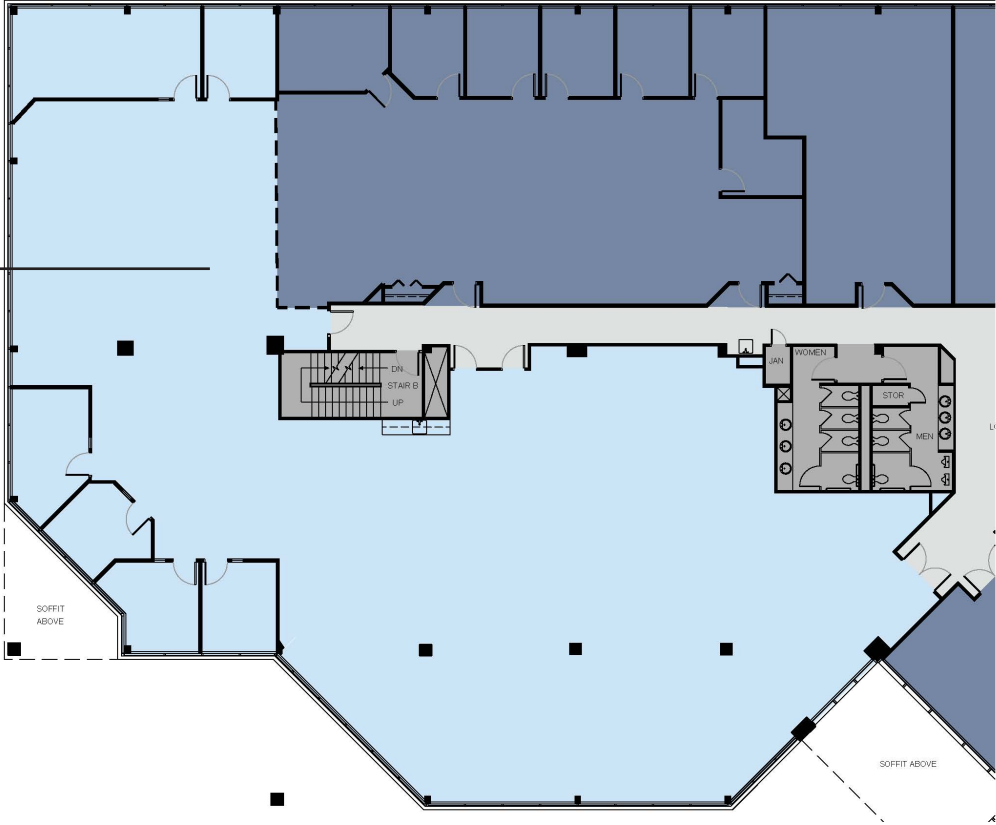

980 HARVEST DRIVE | BLUE BELL, PA

Floor 02 | Suite #210

AVAILABLE
6,964 SF

*Leasing
Contact:*

KEITH OLDT
215-619-4765 | Keith.Oldt@bdnreit.com

555 East Lancaster Ave, Suite 110
Radnor, PA 19087
www.bandywinerealty.com