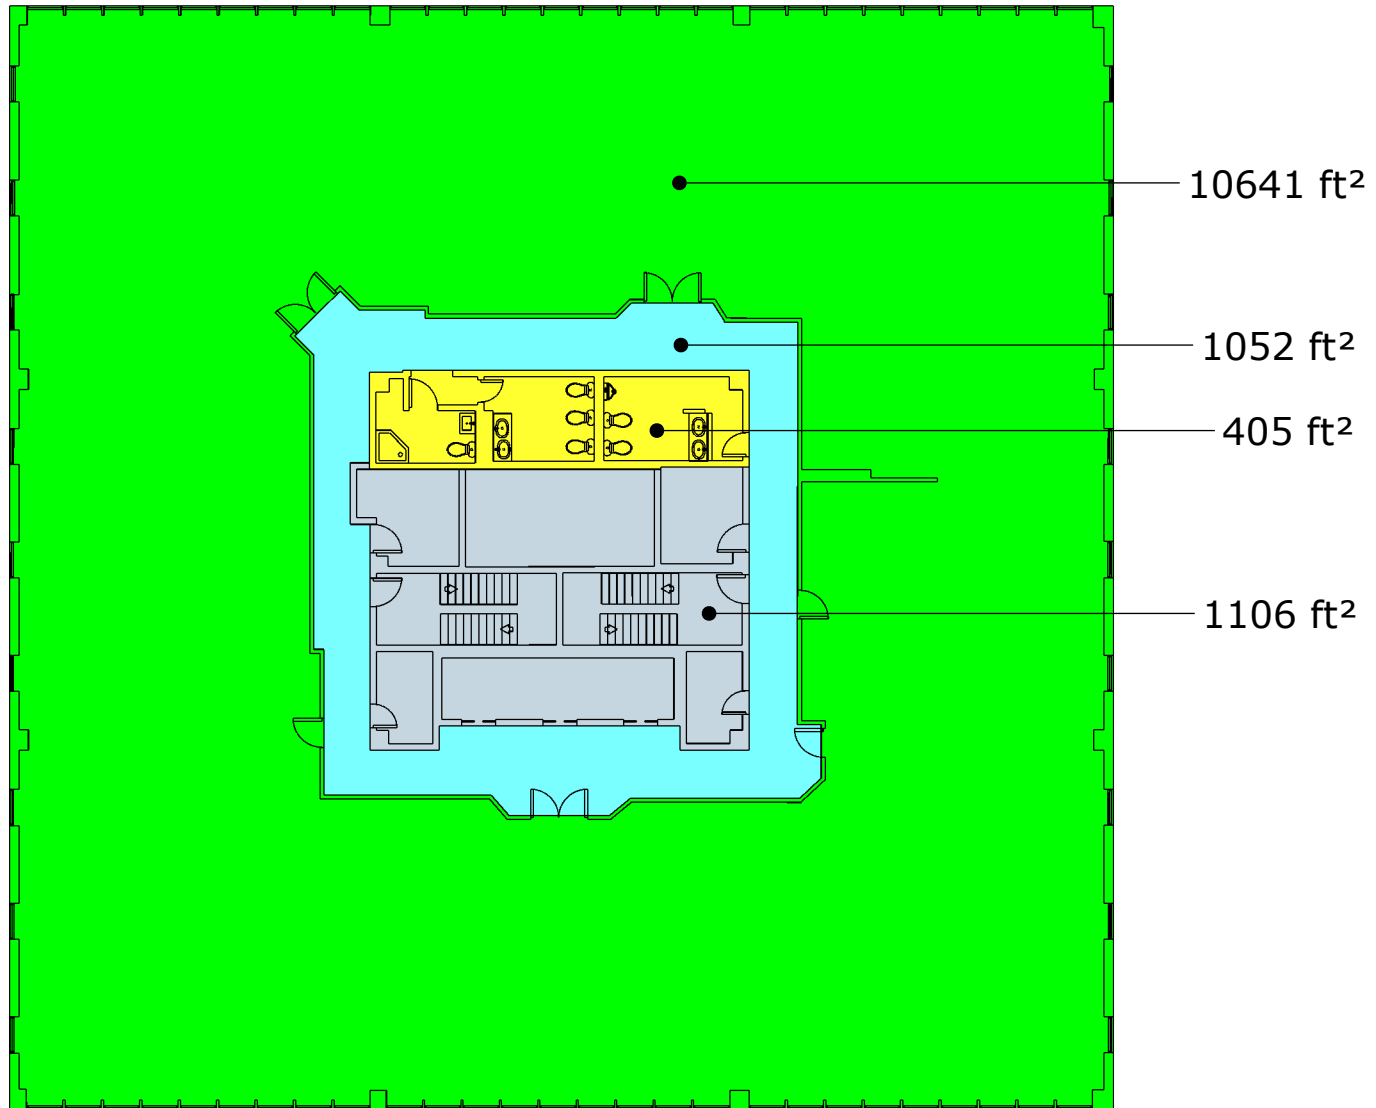

410 Ware Cir - 11th Floor

Tampa, FL 33619

SCALE: 1" = 20'

FloorPlanNinja.com