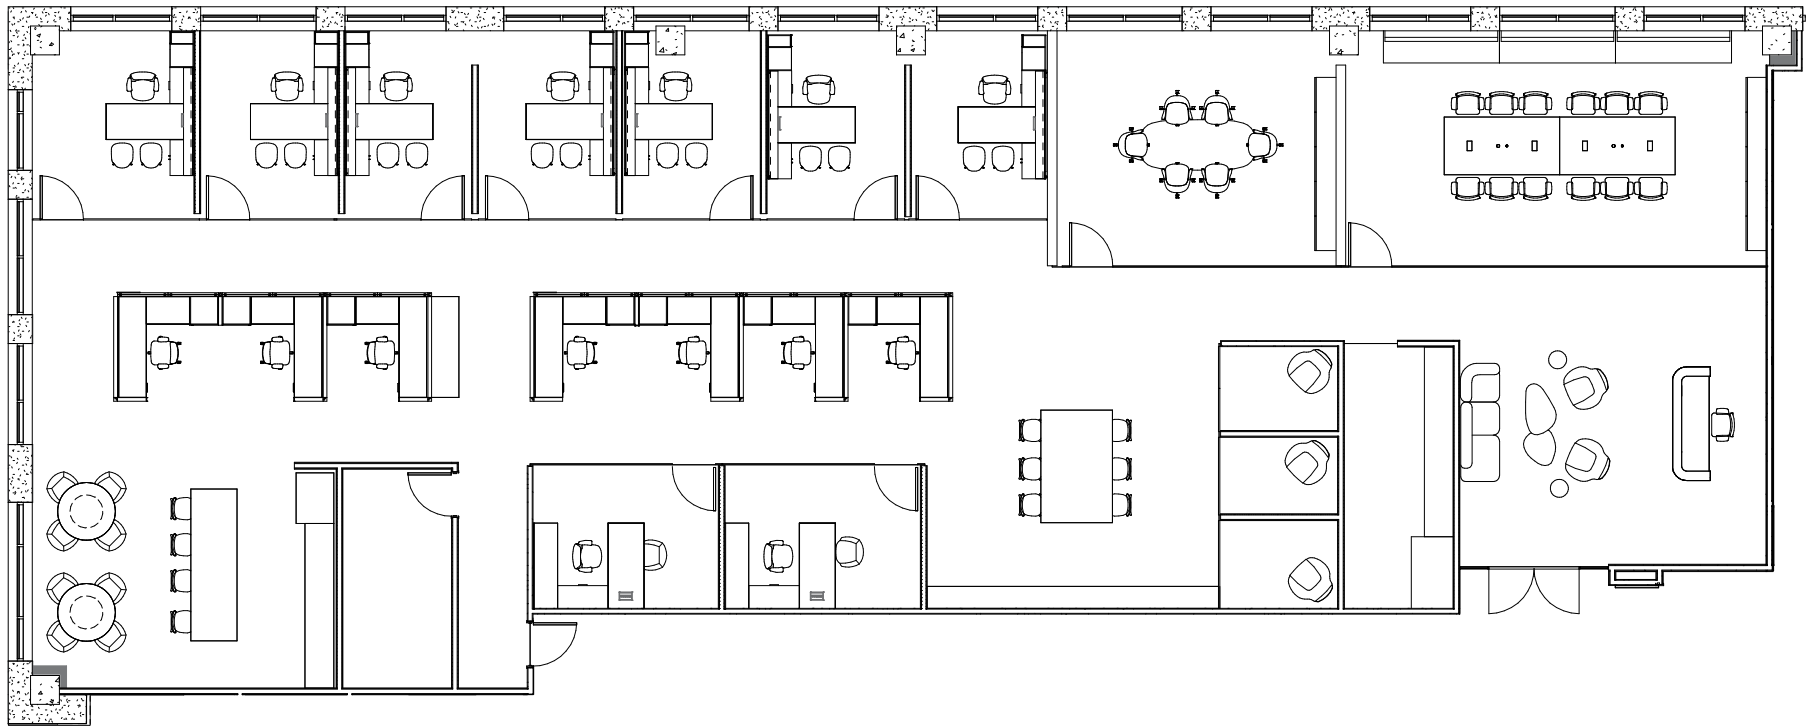

14th FLOOR

SUITE 1420

6,652 RSF

BLANCA COMMERCIAL REAL ESTATE, INC.
LICENSED REAL ESTATE BROKER | BLANCACRE.COM

CHRISTINA STINE JOLLEY
954.395.2112
christina.jolley@blancacre.com

ANDREW ACKERMAN
954.980.5116
andrew.ackerman@blancacre.com