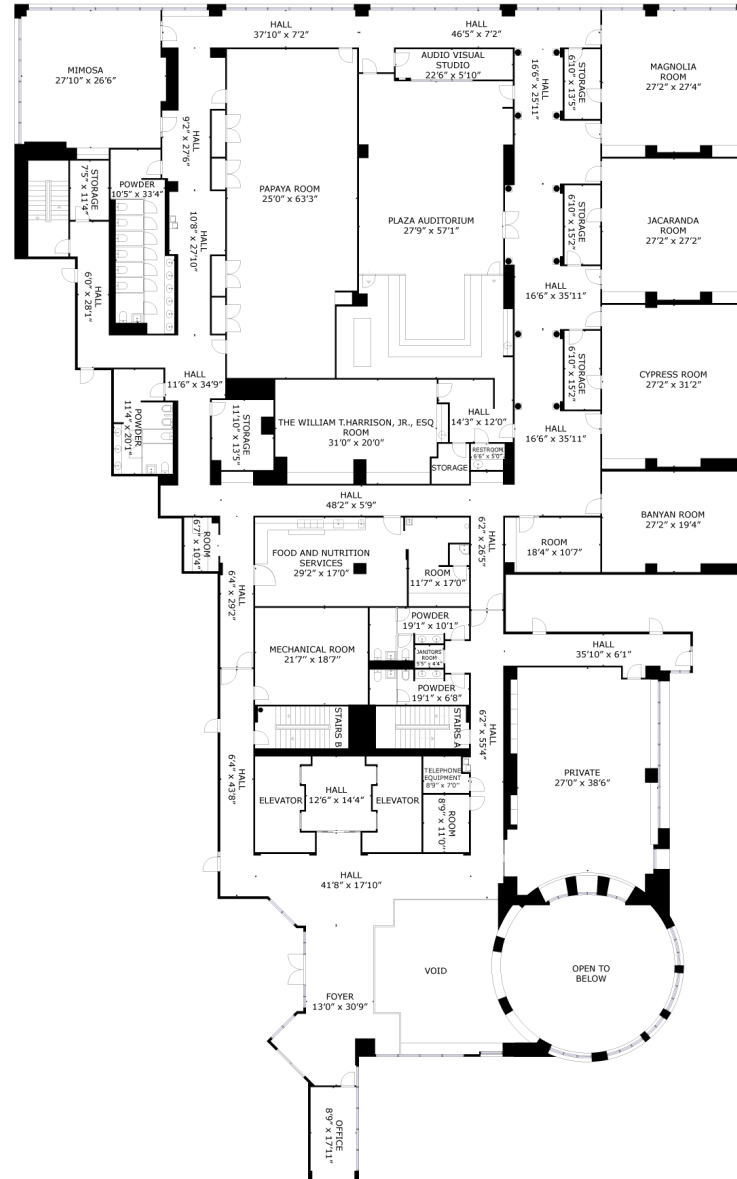

SUITE 200 | 19,071 RSF

welltower

GARY GAGNE
Director of Leasing
561.339.3191
ggagne@welltower.com