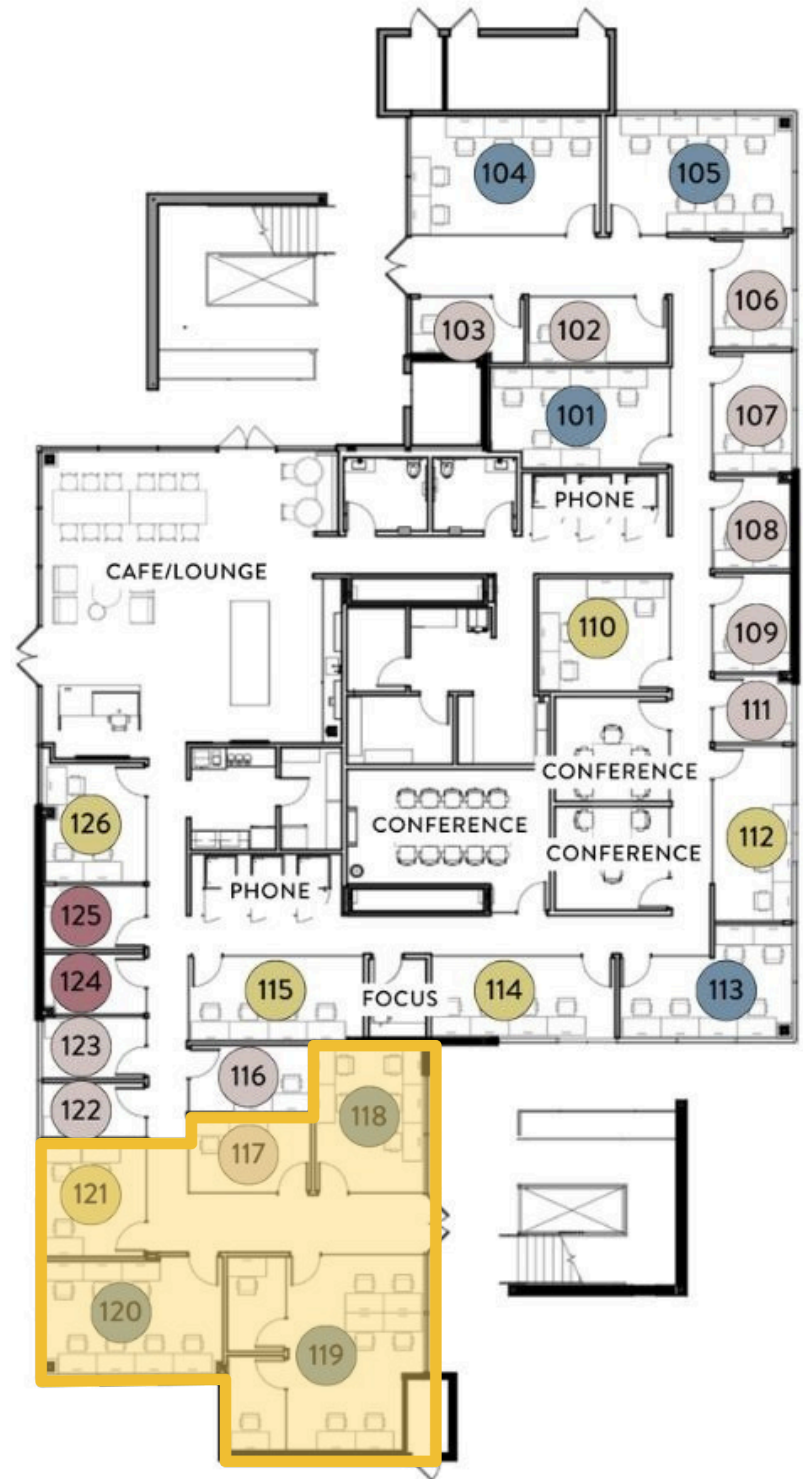

Your team, your wing

With a Private Office Wing, your team will get your own Cul de Sac at Industrious to configure however you'd like for maximum flexibility.

Turn your spaces into individual or shared offices, meeting rooms for collaboration, or cozy chill spaces for huddles and 1:1s.

BEST VALUE FOR LARGE TEAMS

When you bundle Private Offices into your team's Private Office Wing, you'll **SAVE UP TO 25%**.

PRIVATE OFFICE WING

- ⊠ Floor #1
- 💰 Bundle Price \$29,109
- 📏 1,055 Square Feet

1ST FLOOR

● MALIBU HORIZON WING

This set of offices offer stunning views and are the only offices in the location that have a private entrance making it the most exclusive and luxurious part of the space.