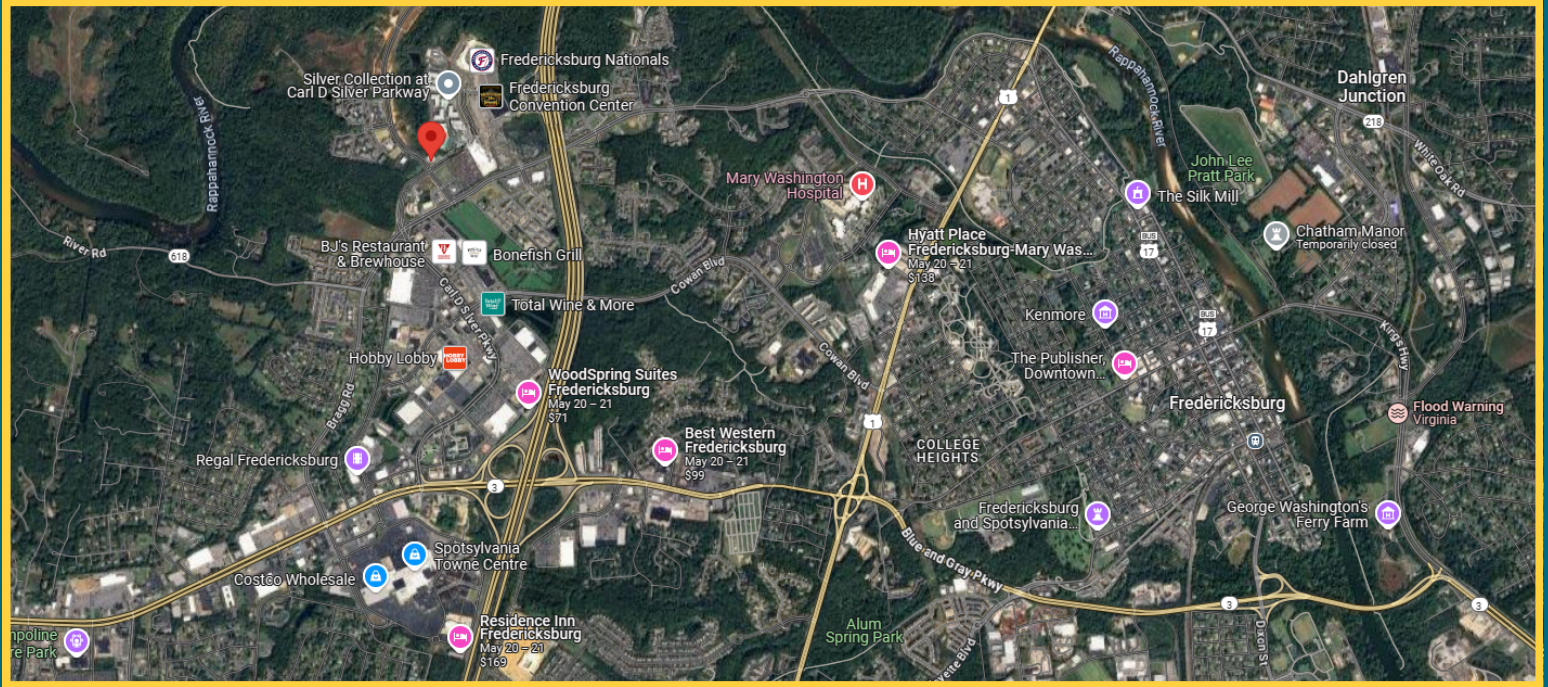

## Retail Space

Open Floorplan

Private Offices

Meeting Rooms

2200 Carl D Silver Parkway,  
Suite 100  
Fredericksburg, VA 22401

Fredericksburg  
Expo Center

Wegmans  
Food Market

This space is ideal for retailers, specialty shops, fitness concepts, cafés, or professional services looking to capitalize on a built-in audience and a high-profile address.

# PRIME RETAIL SPACE AVAILABLE

Seize the opportunity to establish your business in one of Fredericksburg's most sought-after commercial locations. This ground-floor retail space, located within the contemporary Silver Collection Hotel building, offers unmatched visibility, convenience, and foot traffic in the heart of the Central Park retail corridor.

### Location & Accessibility

Strategically positioned just off **Interstate 95 (Exit 130B)** and along **U.S. Route 3 (Plank Road)**, this location ensures **seamless access for both local and regional traffic providing high-volume exposure** in one of Virginia's busiest corridors.

### High-Traffic Retail Hub

- Set within the expansive Central Park Shopping District and surrounded by more than 200 national retailers, restaurants, and entertainment venues
- Directly adjacent to the Fredericksburg Expo and Conference Center—a major driver of year-round foot traffic—and just steps away from Wegmans, one of the area's most popular and consistently busy grocery destinations