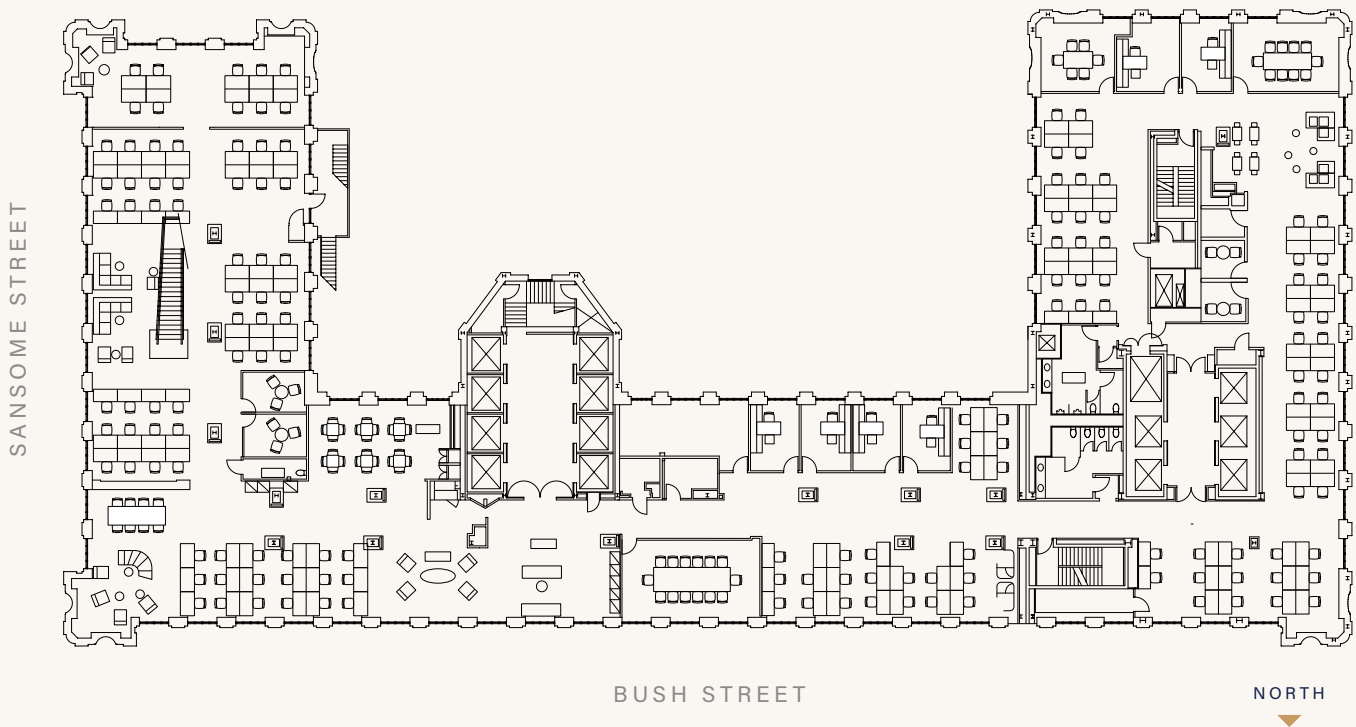

FLOOR 20

SUITE 2000

22,422 RSF

HYPOTHETICAL FLOOR PLAN

Available now

Highly creative, open space

Open ceiling

Double height ceilings in some locations

Nice views

Internal stairwell to 21st floor

147 Workstations

06 Private offices

04 Phone rooms

02 Break areas

02 Large conference room

01 Medium conference room