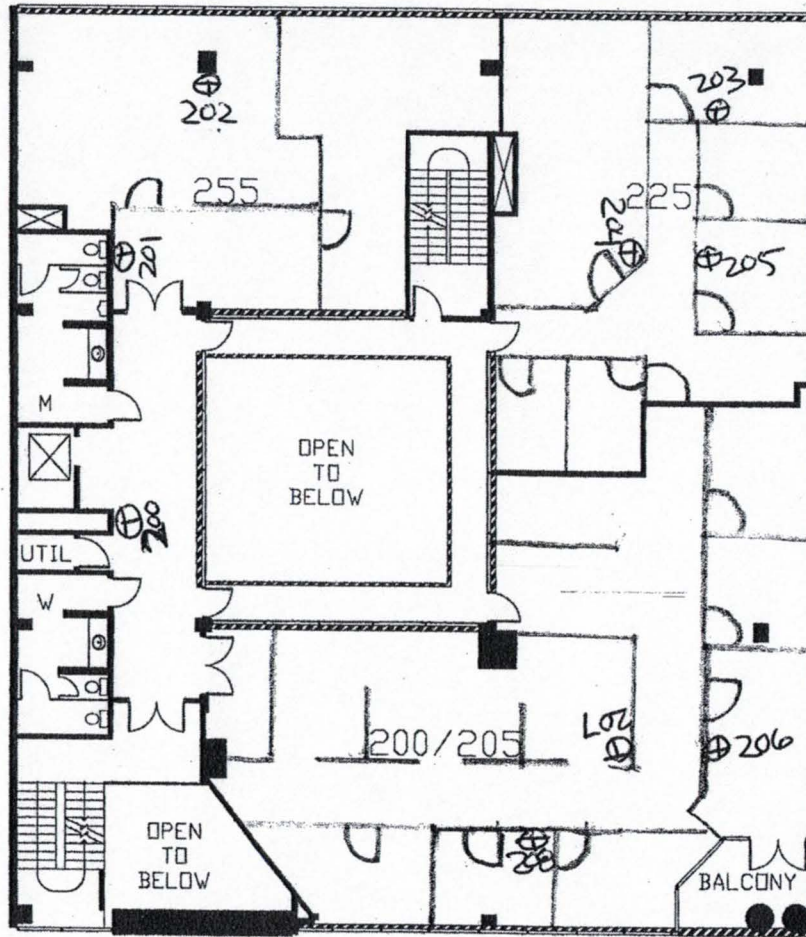

FLOOR: 2
17750 SHERMAN WAY
JOB #: 2270

FLOOR: 2
 17750 SHERMAN WAY
 JOB #: 2270

LOS ANGELES . DALLAS
 877.790.PACE 818.884.5300 818.884.5700

Suite 255:
1589 Square Feet

Suite 225: 1738
Square
feet

Suite 205: 1400
Square feet

Suite 200: 1600
Square feet

FLOOR: 2
17750 SHERMAN WAY
JOB #: 2270

PACE
COMPUMETRICS

LOS ANGELES . DALLAS
877.790.PACE 818.684.5300 818.684.5700

www.pacecompumetrics.com