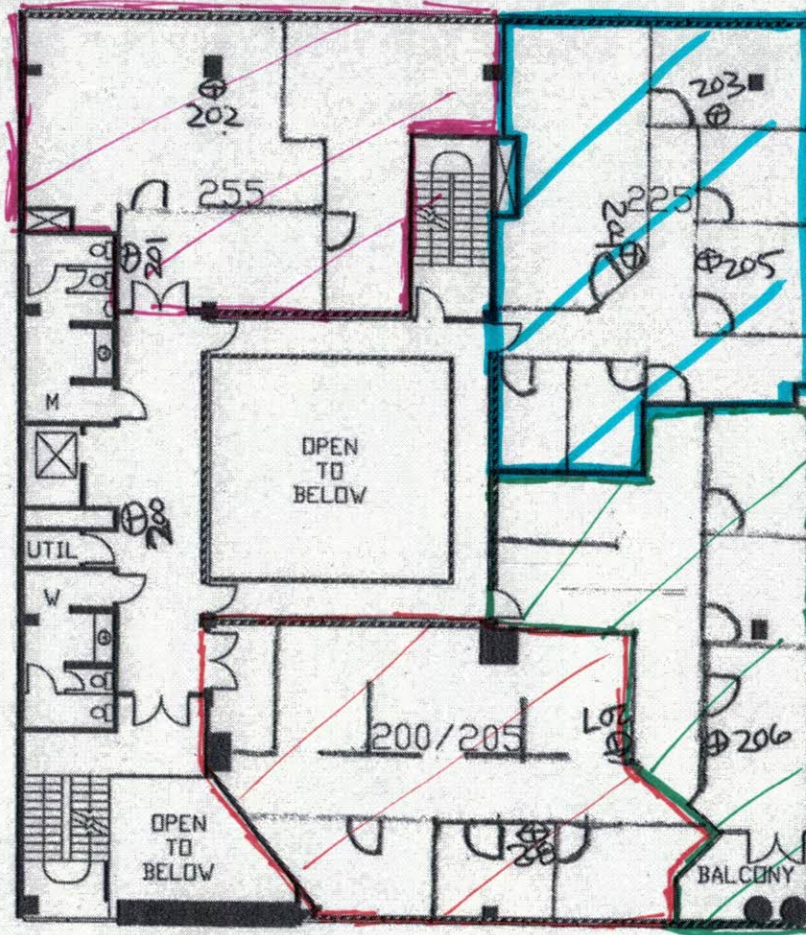

FLOOR: 2
17750 SHERMAN WAY
JOB #: 2270

FLOOR: 2
 17750 SHERMAN WAY
 JOB #: 2270

LOS ANGELES . DALLAS
 877.790.PACE 818.884.5300 818.884.5700

Suite 255:
1589 Square Feet

Suite 225: 1738
Square
feet

Suite 205: 1400
Square feet

Suite 200: 1600
Square feet

FLOOR: 2
17750 SHERMAN WAY
JOB #: 2270

PACE
COMPUMETRICS

LOS ANGELES . DALLAS
877.790.PACE 818.684.5300 818.684.5700

www.pacecompumetrics.com