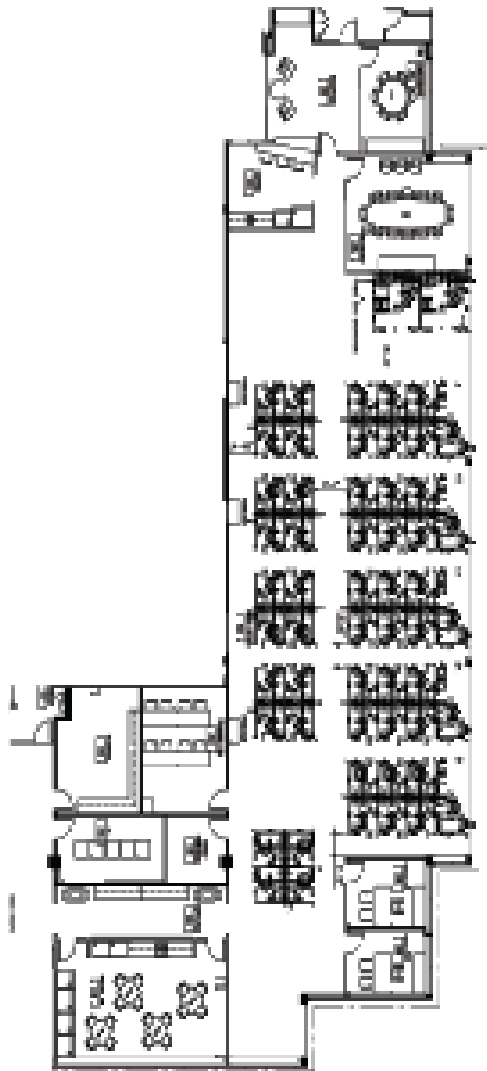

# capital plaza

AT DEERWOOD PARK

**BUILDING 3 - SUITE 100**  
**8,936 RSF**

**SOMERSET  
PROPERTIES**