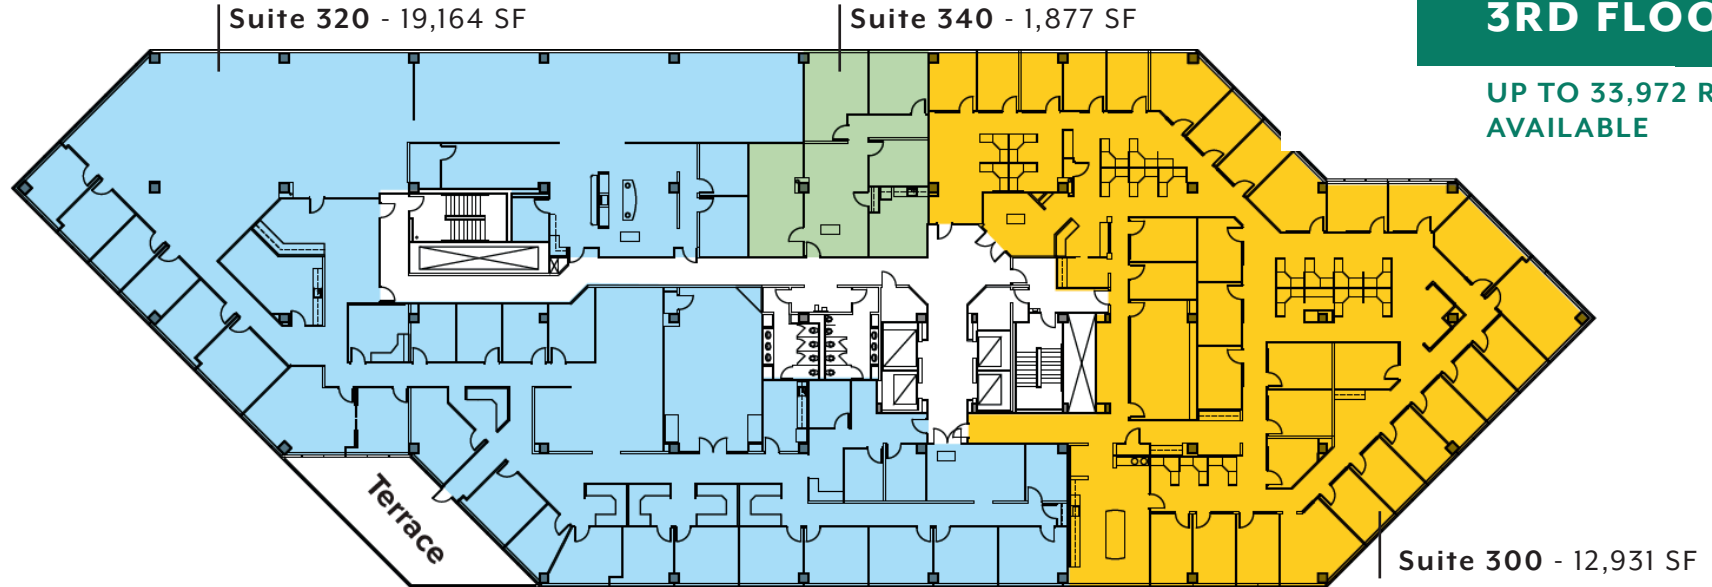

**The renderings and scope of work contained herein are conceptual in nature and are subject to modification.*

TENANT AMENITIES

1ST FLOOR

2ND FLOOR

FLOOR PLANS

3RD FLOOR

UP TO 33,972 RSF
AVAILABLE

4TH FLOOR

UP TO 26,272 RSF
AVAILABLE

5TH FLOOR

UP TO 13,616 RSF AVAILABLE

6TH FLOOR

UP TO 18,644 RSF AVAILABLE

8TH FLOOR

FULL FLOOR
AVAILABLE

Suite 800 - 22,776 SF