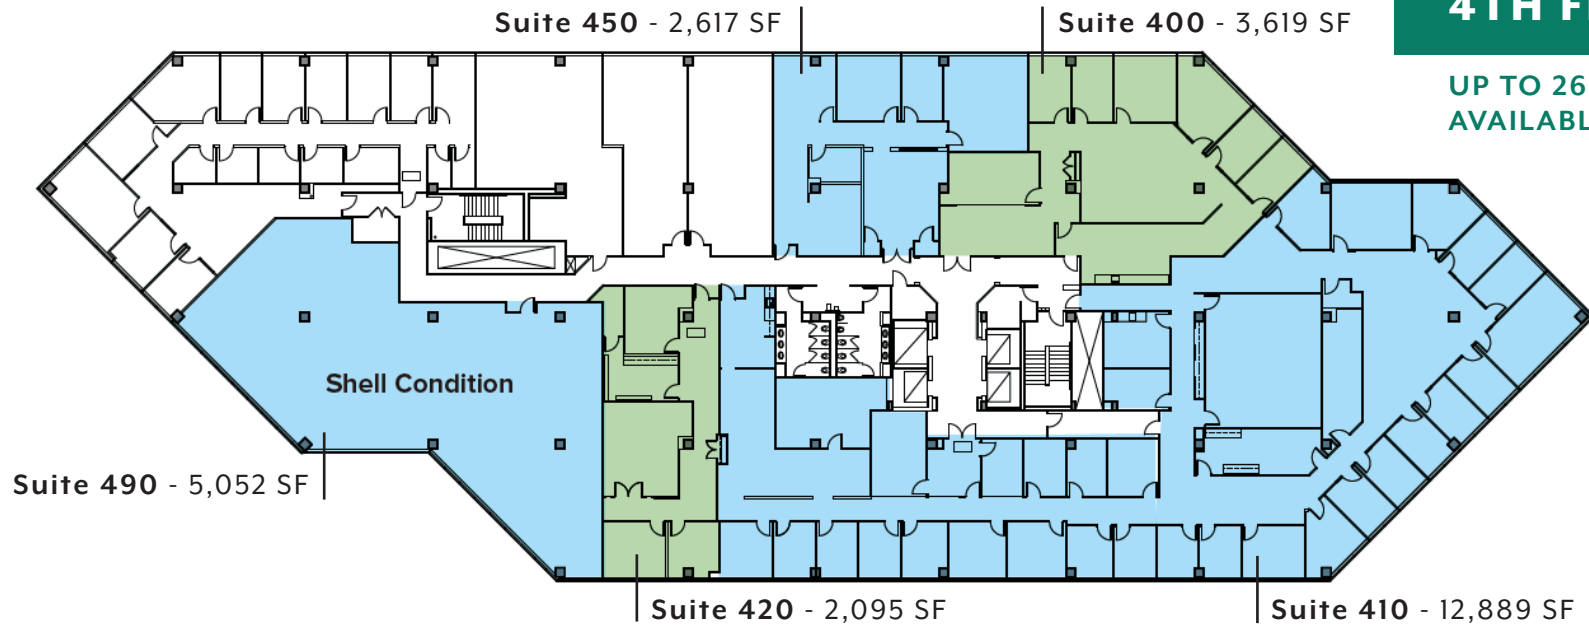

**The renderings and scope of work contained herein are conceptual in nature and are subject to modification.*

TENANT AMENITIES

1ST FLOOR

2ND FLOOR

FLOOR PLANS

3RD FLOOR

UP TO 33,972 RSF
AVAILABLE

4TH FLOOR

UP TO 26,272 RSF
AVAILABLE

5TH FLOOR

UP TO 13,616 RSF AVAILABLE

6TH FLOOR

UP TO 18,644 RSF AVAILABLE

8TH FLOOR

FULL FLOOR
AVAILABLE

Suite 800 - 22,776 SF