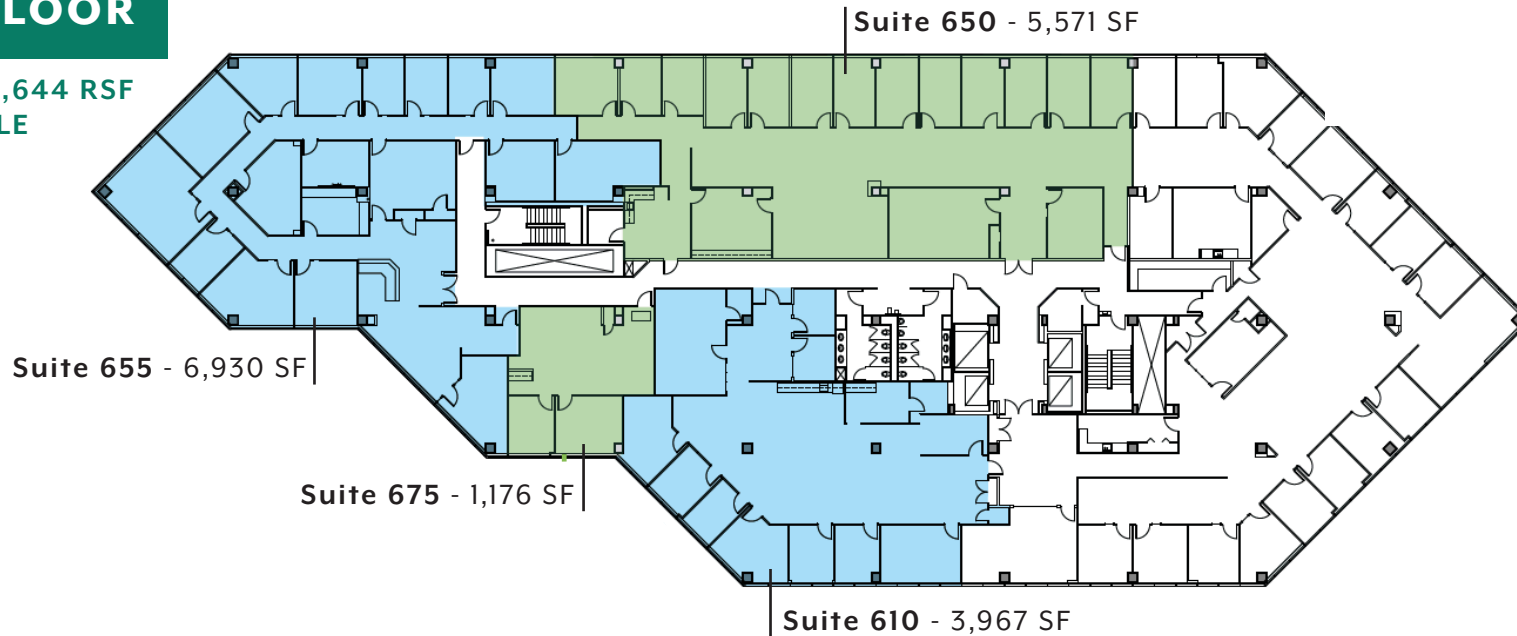

**The renderings and scope of work contained herein are conceptual in nature and are subject to modification.*

TENANT AMENITIES

1ST FLOOR

2ND FLOOR

FLOOR PLANS

3RD FLOOR

UP TO 33,972 RSF
AVAILABLE

4TH FLOOR

UP TO 26,272 RSF
AVAILABLE

5TH FLOOR

UP TO 13,616 RSF AVAILABLE

6TH FLOOR

UP TO 18,644 RSF AVAILABLE

8TH FLOOR

FULL FLOOR
AVAILABLE

Suite 800 - 22,776 SF