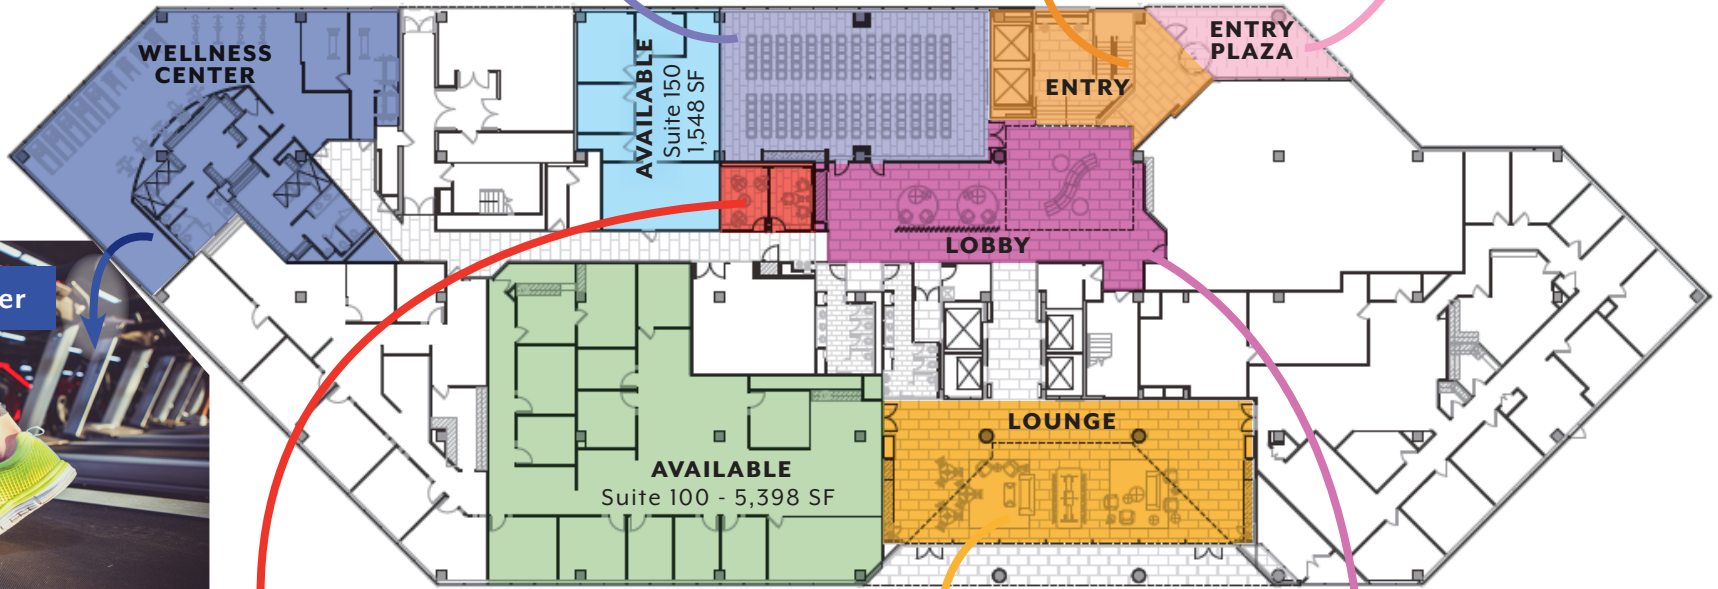

**The renderings and scope of work contained herein are conceptual in nature and are subject to modification.*

TENANT AMENITIES

1ST FLOOR

2ND FLOOR

FLOOR PLANS

3RD FLOOR

UP TO 33,972 RSF
AVAILABLE

4TH FLOOR

UP TO 26,272 RSF
AVAILABLE

5TH FLOOR

UP TO 13,616 RSF AVAILABLE

6TH FLOOR

UP TO 18,644 RSF AVAILABLE

8TH FLOOR

FULL FLOOR
AVAILABLE

Suite 800 - 22,776 SF