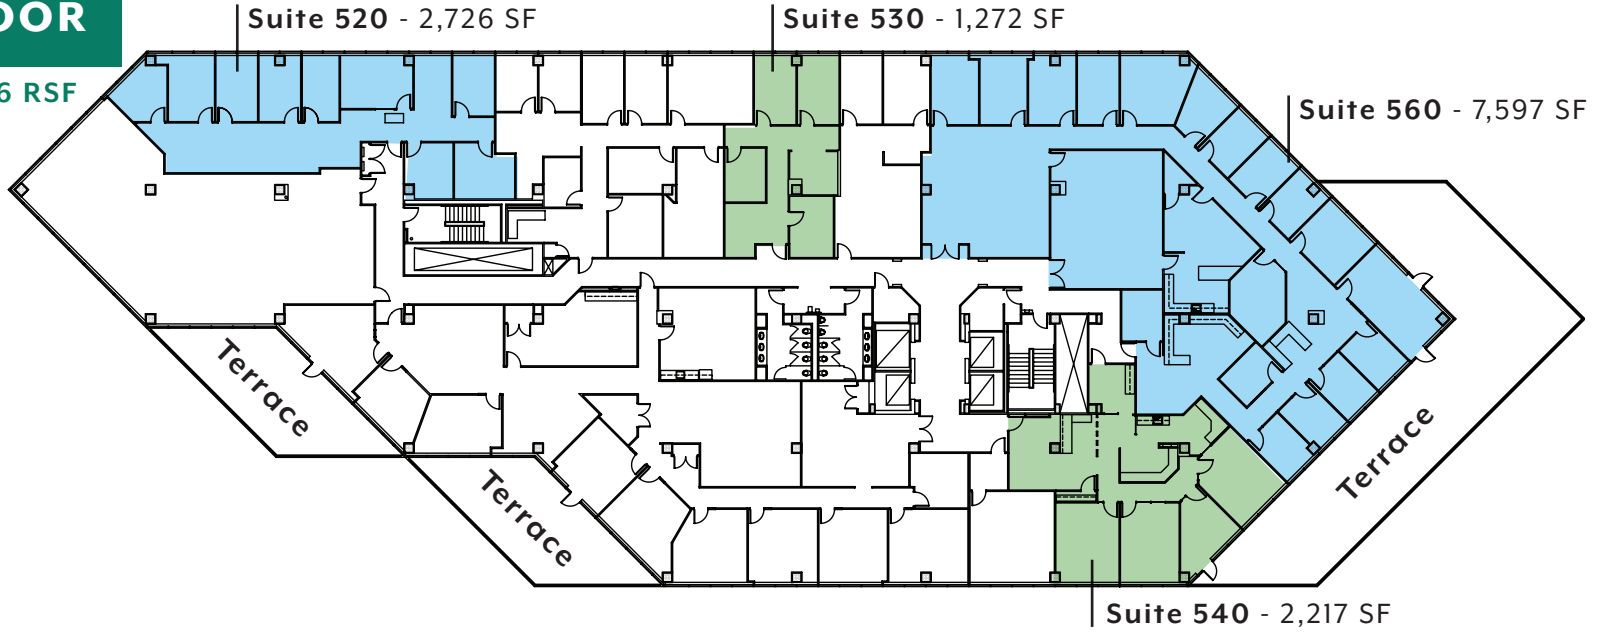

**The renderings and scope of work contained herein are conceptual in nature and are subject to modification.*

TENANT AMENITIES

1ST FLOOR

2ND FLOOR

FLOOR PLANS

3RD FLOOR

UP TO 33,972 RSF
AVAILABLE

4TH FLOOR

UP TO 26,272 RSF
AVAILABLE

5TH FLOOR

UP TO 13,616 RSF AVAILABLE

6TH FLOOR

UP TO 18,644 RSF AVAILABLE

8TH FLOOR

FULL FLOOR
AVAILABLE

Suite 800 - 22,776 SF