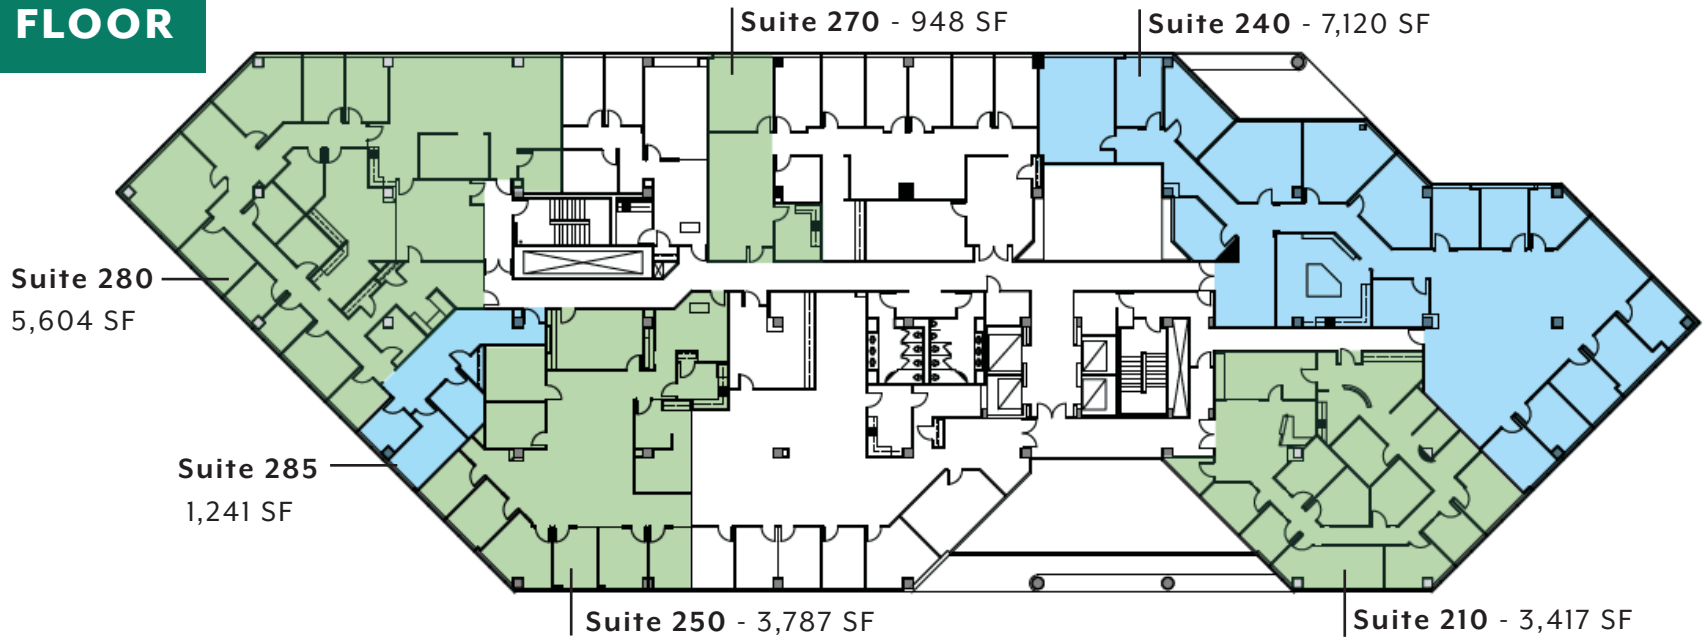

**The renderings and scope of work contained herein are conceptual in nature and are subject to modification.*

TENANT AMENITIES

1ST FLOOR

2ND FLOOR

FLOOR PLANS

3RD FLOOR

UP TO 33,972 RSF
AVAILABLE

4TH FLOOR

UP TO 26,272 RSF
AVAILABLE

5TH FLOOR

UP TO 13,616 RSF AVAILABLE

6TH FLOOR

UP TO 18,644 RSF AVAILABLE

8TH FLOOR

FULL FLOOR
AVAILABLE

Suite 800 - 22,776 SF