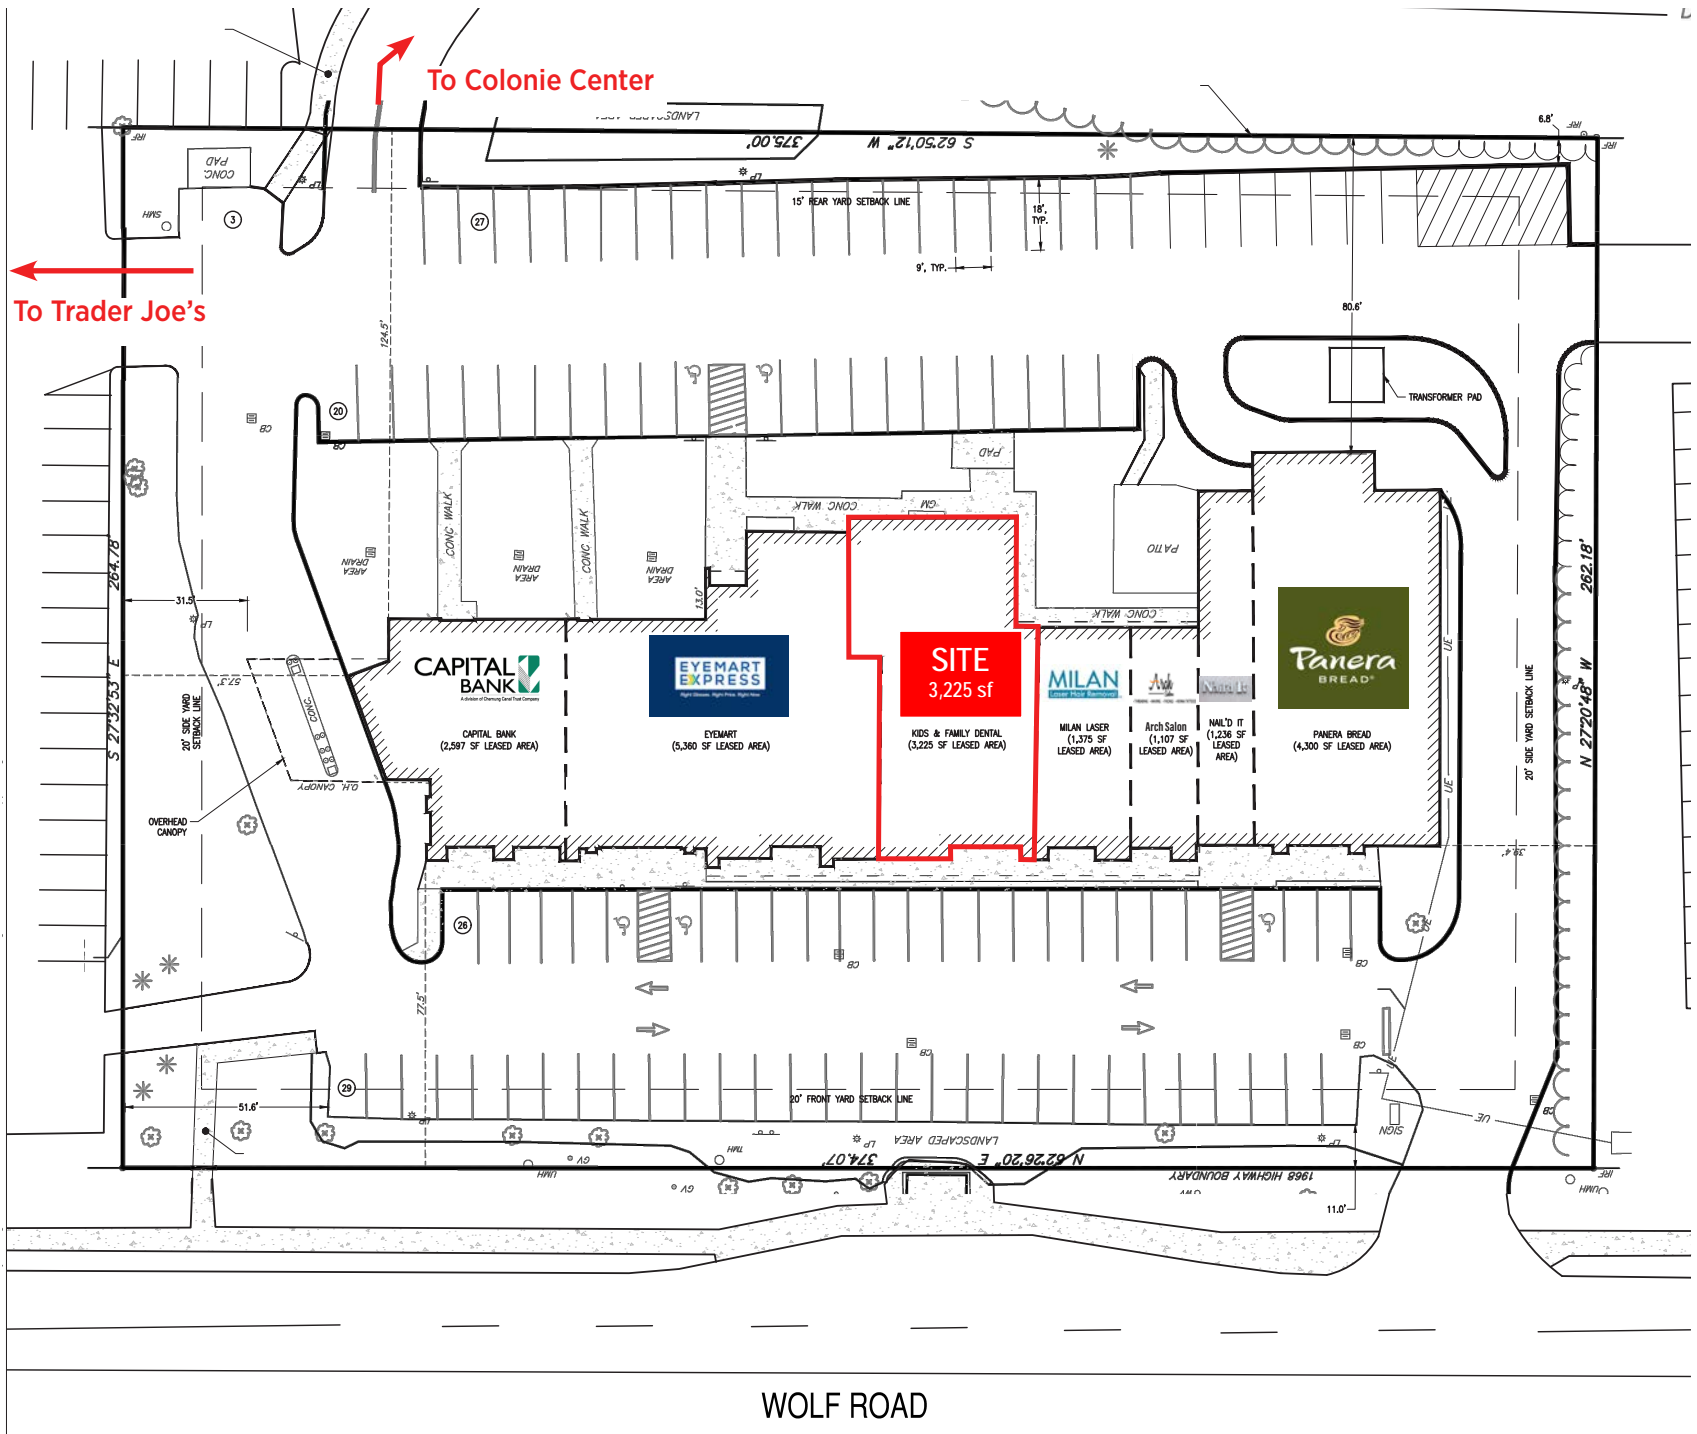

Image edited with AI

65 WOLF ROAD | COLONIE, NEW YORK

NEWBURY PLAZA

3,225 SF AVAILABLE | RETAIL STRIP CENTER

PROJECT DETAILS

NEWBURY PLAZA • 3,225 SF AVAILABLE • RETAIL STRIP CENTER

AVAILABLE SPACE	3,225 sf in-line
ASKING RENT	\$30 psf NNN
NNN	\$ 9.59 psf
TRAFFIC COUNTS	Wolf Road: 27,384 ADT '24
PROPERTY HIGHLIGHTS	Highly visible location with interior access to Colonie Center and the adjacent properties anchored by Trader Joe's, Fidelity Investments, and The Boil Shack.
	Former medical office.
	Located along CDTA's bus route.
CO-TENANTS	Panera Bread, Capital Bank, Milan Laser Spa, & EyeMart.

NEWBURY PLAZA • 3,225 SF AVAILABLE • RETAIL STRIP CENTER

WOLF ROAD

**MID
LEVEL
AERIAL**

NEWBURY PLAZA • 3,225 SF AVAILABLE • RETAIL STRIP CENTER

Northway Shopping Center

- TARGET
- Marshalls
- Burlington
- Staples
- MISSION BBQ

- LOWE'S
- BJ'S

- ETHAN ALLEN
- CYCLE GEAR

Colonie Center

- WHOLE FOODS MARKET
- The Cheesecake Factory
- BARNES & NOBLE
- P.F. CHANG'S
- macy's
- SIERRA TRADING POST
- FLOOR DECOR
- L.L.Bean
- REGAL
- Boscov's

Colonie Central High School
2,000 Students
175 Faculty + Staff

The Crossings of Colonie

Road A. Clascot Family
Recreation Center
Pool & Fitness
7,000 Members

65 WOLF ROAD, ALBANY, NEW YORK

NEWBURY PLAZA

3,225 SF AVAILABLE | RETAIL STRIP CENTER