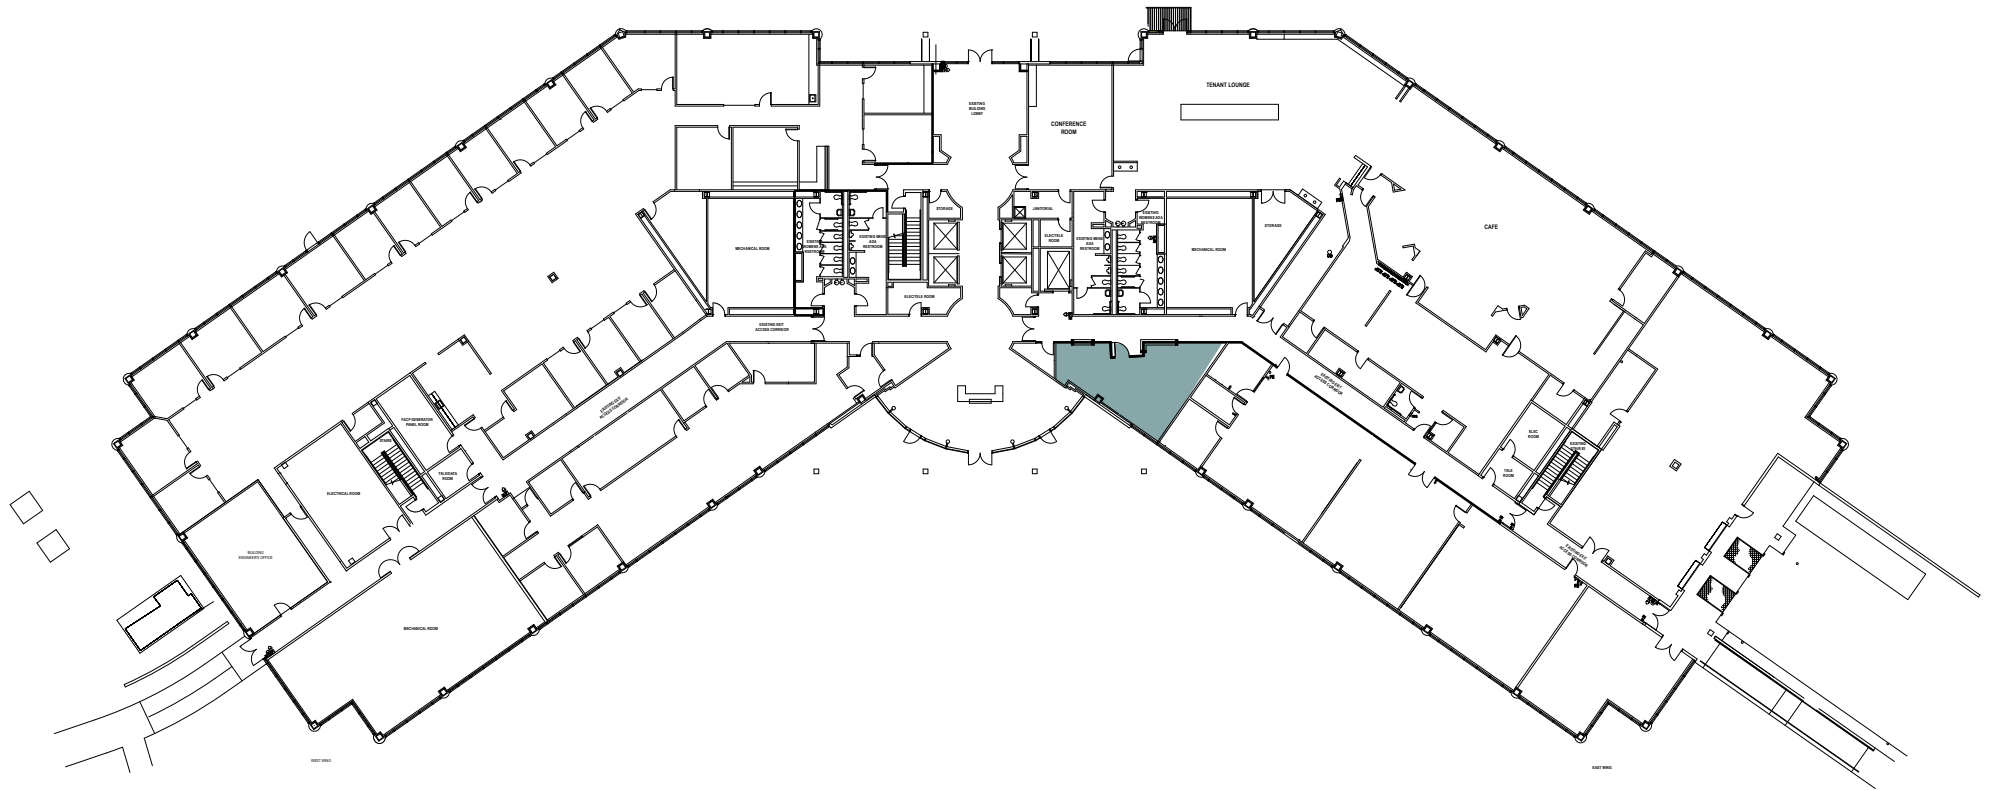

570 Carillon

570 Carillon Parkway
St Petersburg, FL 33716

Suite Sheet

Suite 105 - 771 SF

Contact Us

Barry Hanerfeld

Senior Vice President
+1 813 334 7561
barry.hanerfeld@cbre.com

Molly Molloy Catlett