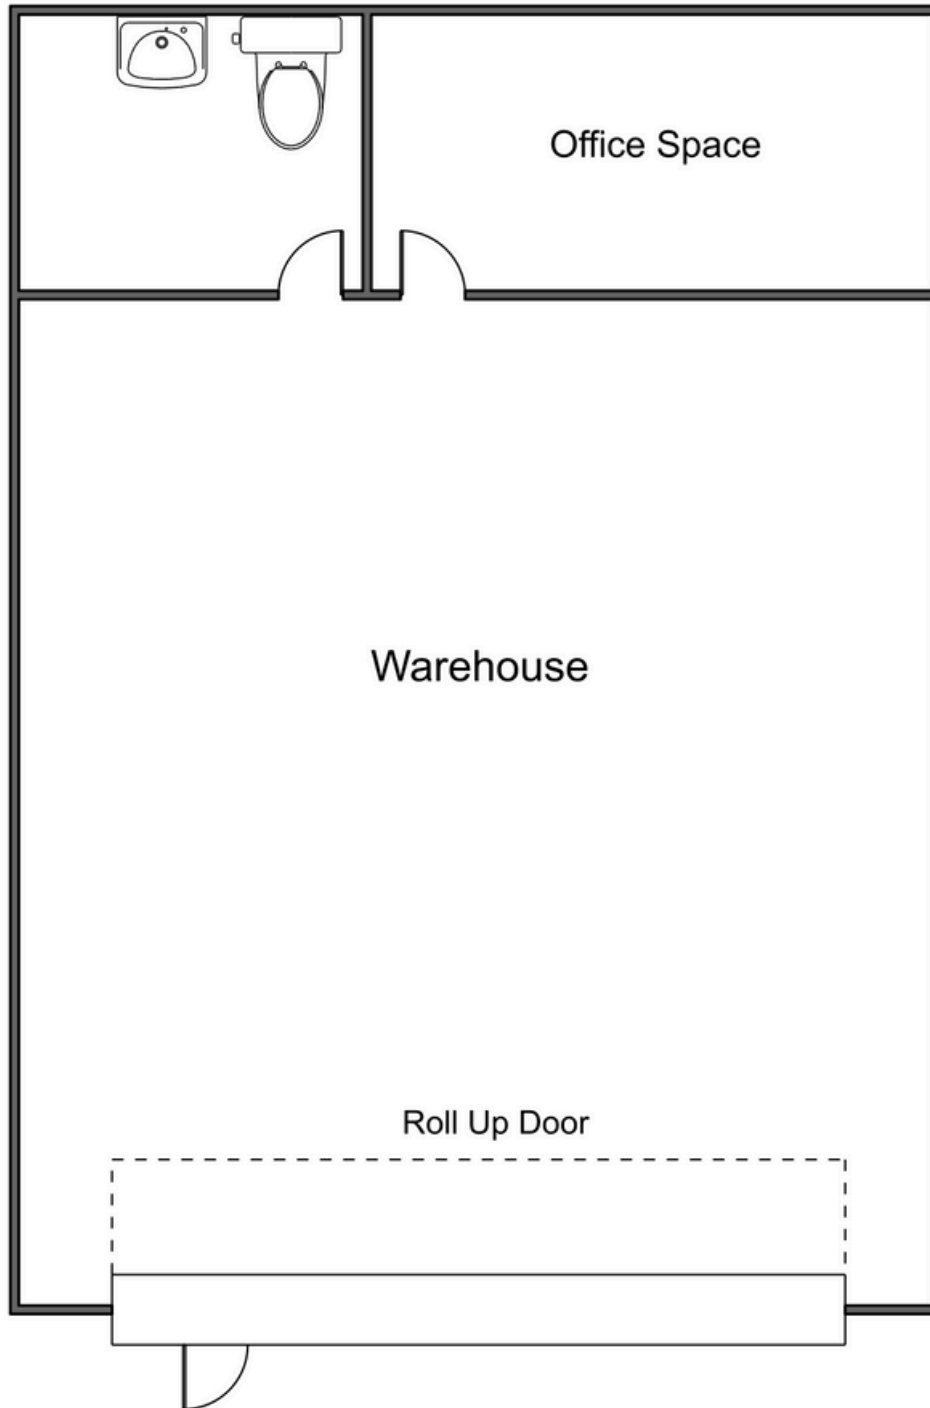

**454-B Reynolds Circle  
1,000 SF**

**UNIT HIGHLIGHTS**

- 1, 000 sq. ft.
- Office/ Flex Area
- 1 Restroom
- 1 Grade Level Roll Up Door
- 100 amps
- 1:1 Parking Ratio

---