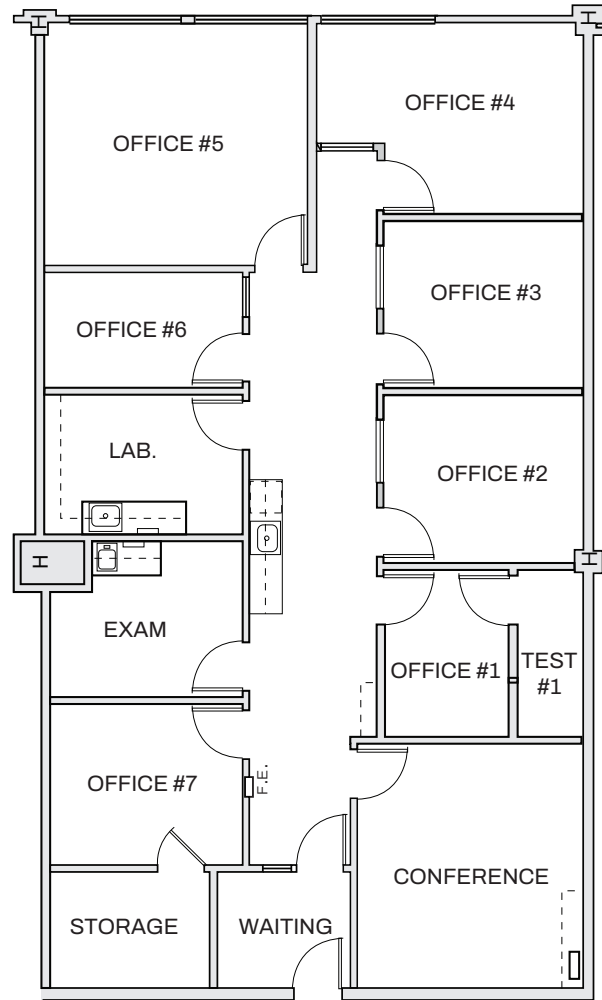

8950 Villa La Jolla

Building B Suite B218 2,268 - 4,325 RSF

SUITE DESCRIPTION

- Suite can be combined with B220 for a total of 4,325 rsf
- Office is in great location situated just off the heart of the property.
- 7 Offices, 1 Exam Room, 1 Break Room, 1 Conference Room