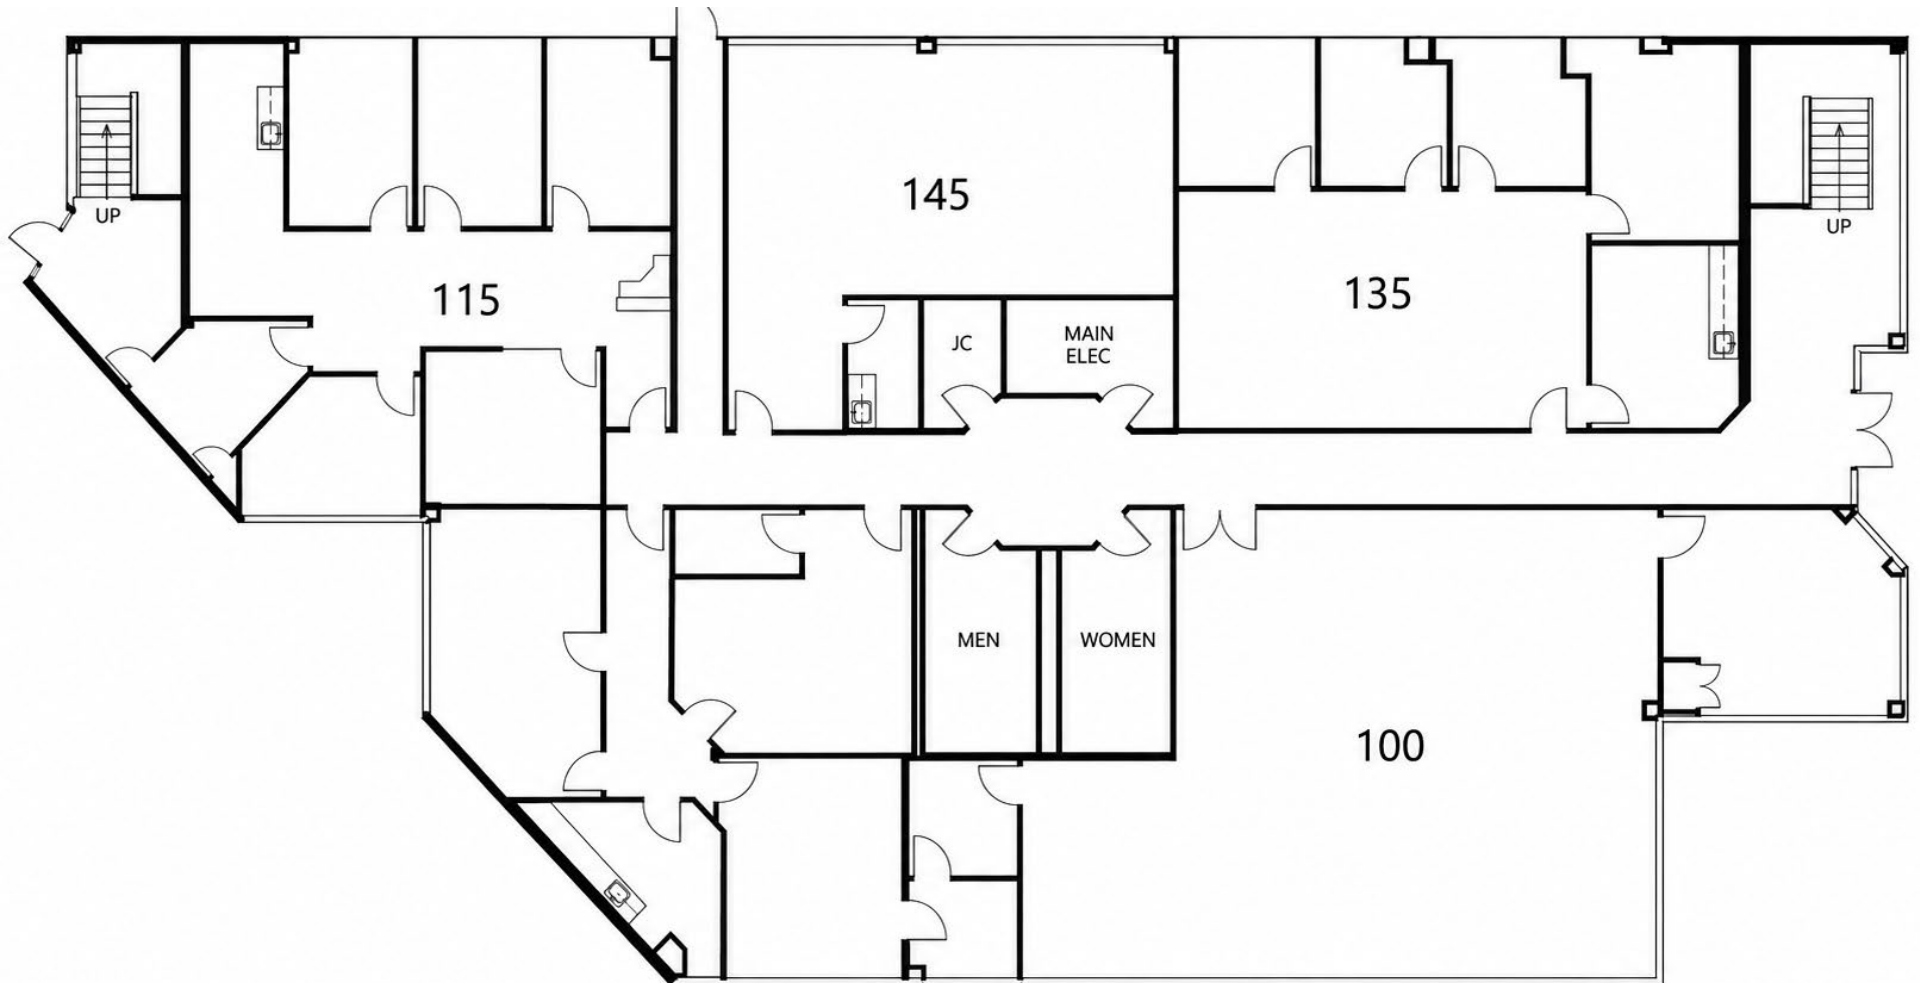

2040 S Santa Cruz St.  
Anaheim, CA 92805  
(1<sup>st</sup> Floor)

DISCLAIMER: This floor plan is for illustration purposes only and is not to scale. All dimensions, layouts, and representations are approximate and should be independently verified. This drawing is the property of Solidon Realty and may not be reproduced or distributed without prior written permission.

2040 S Santa Cruz St.  
Anaheim, CA 92805  
(2nd Floor)

DISCLAIMER: This floor plan is for illustration purposes only and is not to scale. All dimensions, layouts, and representations are approximate and should be independently verified. This drawing is the property of Solidon Realty and may not be reproduced or distributed without prior written permission.