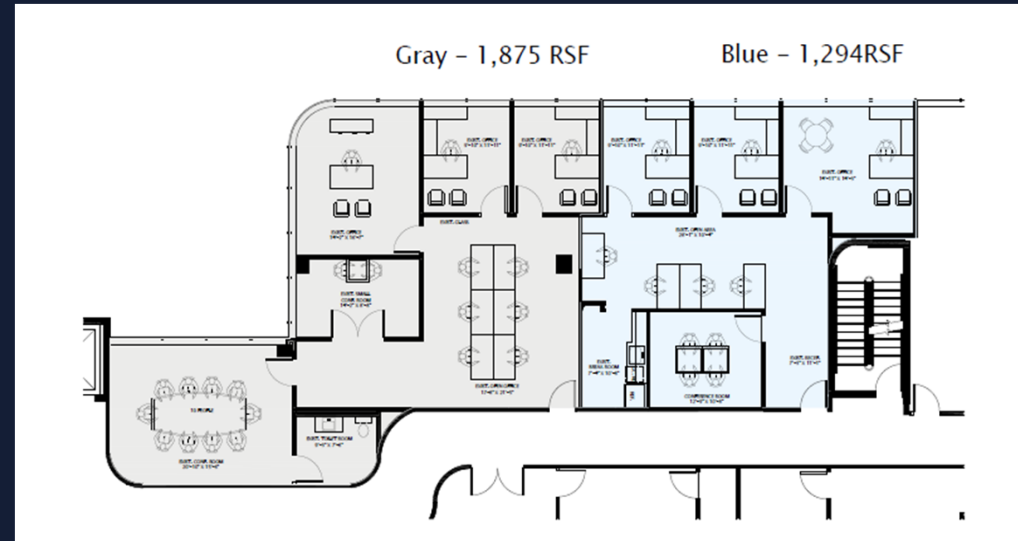

1900

GLADES ROAD

Boca Raton, FL 33431

SUITE 301 - SAMPLE SUITE DIVISIONS

OPTION 1 – 2,286 RSF

OPTION 2 – 1,875 RSF

[Click here for a tour](#)

Disclaimer: Although information has been obtained from sources deemed reliable, owner, JLL, and/or their representatives, brokers or agents make no guarantees as to the accuracy of the information contained herein, and offer the property without express or implied warranties of any kind. The property may be withdrawn without notice. ©2025 JLL. All rights reserved.