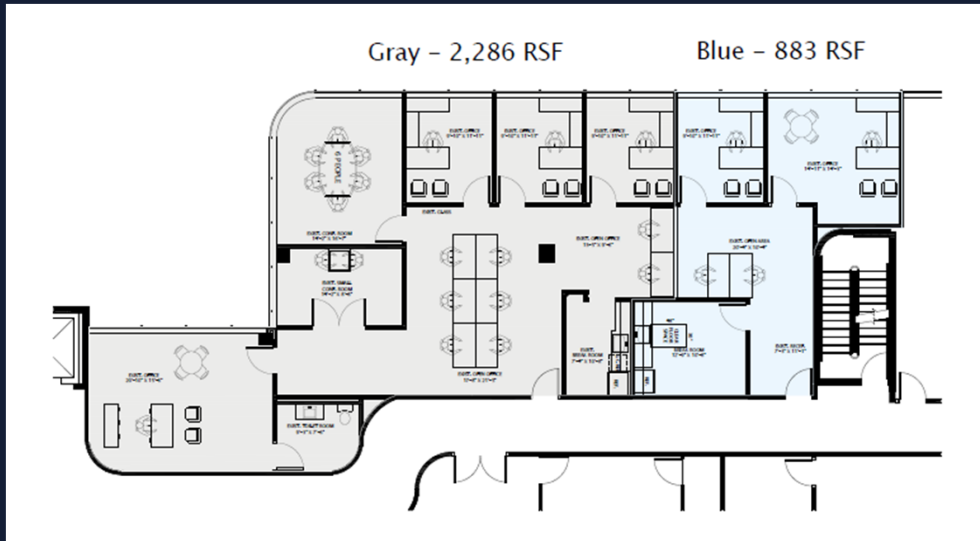

1900

GLADES ROAD

Boca Raton, FL 33431

SUITE 301 - SAMPLE SUITE DIVISIONS

OPTION 1 – 2,286 RSF

OPTION 2 – 1,875 RSF

[Click here for a tour](#)

Disclaimer: Although information has been obtained from sources deemed reliable, owner, JLL, and/or their representatives, brokers or agents make no guarantees as to the accuracy of the information contained herein, and offer the property without express or implied warranties of any kind. The property may be withdrawn without notice. ©2025 JLL. All rights reserved.