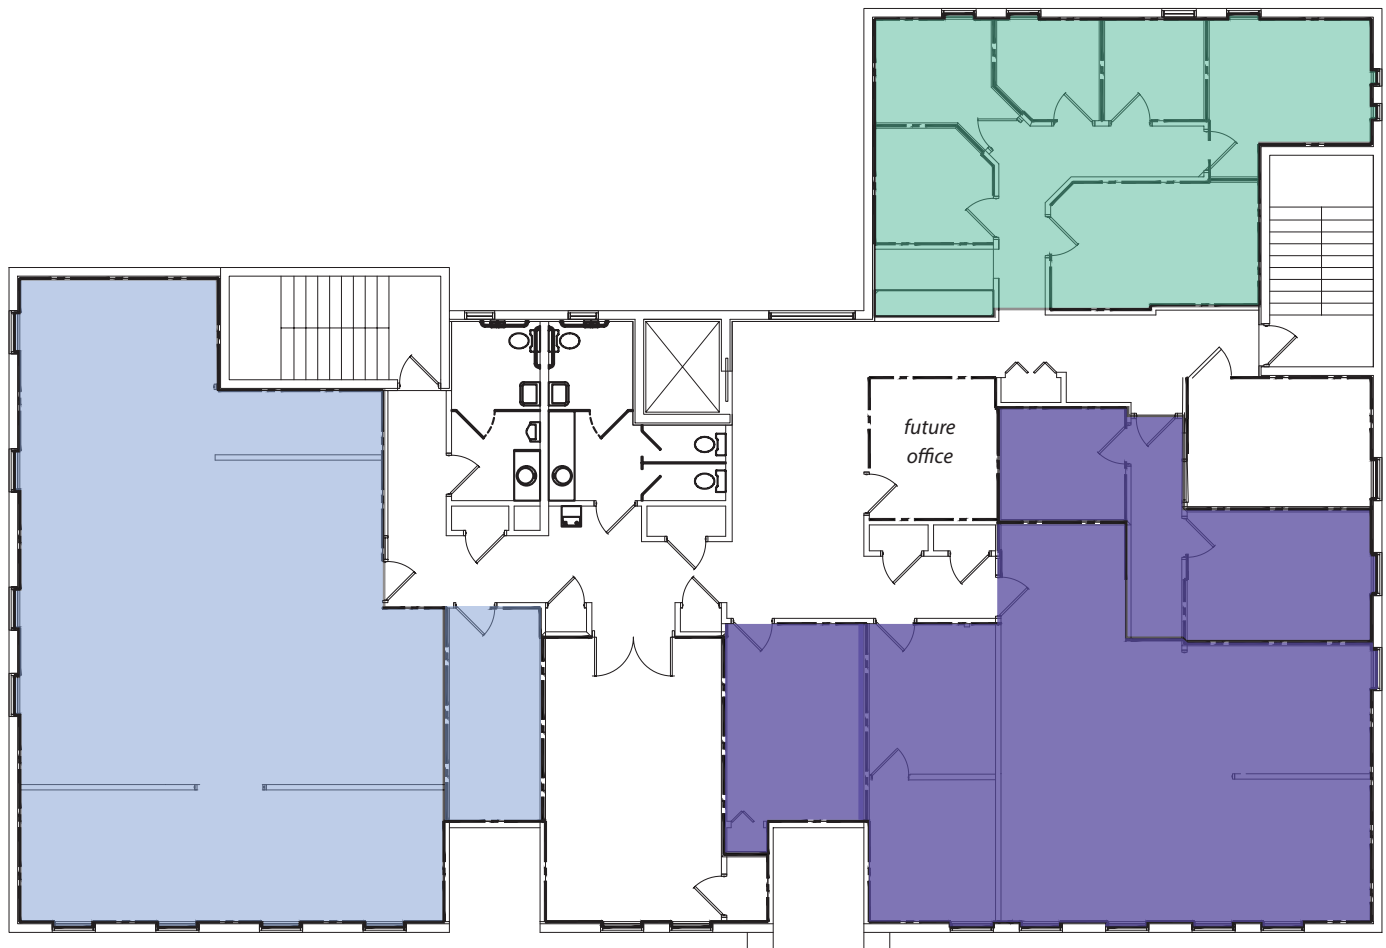

Suites from 1,199 -
2,439 rsf available

Rental Rate:
\$45.00/sf NNN

Parking on-site

**Get more
information**

Anne-Marie Ayers
Principal
+1 813 244 9939

avisonyoung.com

Second floor

up to 5,971 rsf

2201 W. Swann Avenue
Tampa, FL 33606

Suite 290
1,199 rsf
Office
Available Now

Suite 200
2,439 rsf
Ideal pilates/yoga studio
Available Now

Suite 240
2,333 rsf
Available Now

Get more information

Anne-Marie Ayers
Principal
+1 813 244 9939