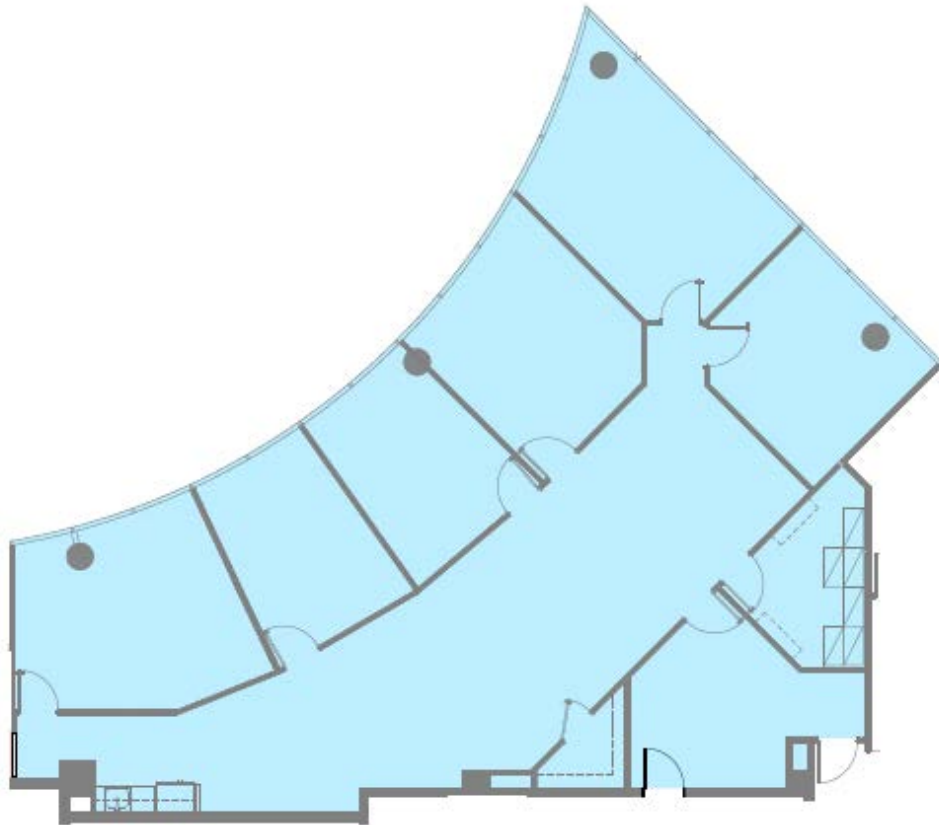

SUITE 405-S - 2,837 RSF

PRESIDENTIAL
CIRCLE

Iconic Class A
office building

FOR LEASE

Brady Titcomb
+1 954 653 3222
brady.titcomb@jll.com

4000hollywoodblvd.com