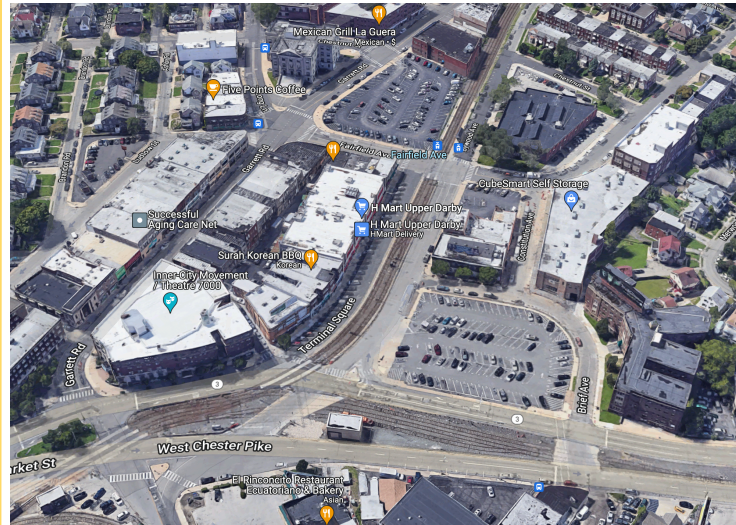

## \*AVAILABLE FOR LEASE\*

Retail/Office Space For Lease in Upper Darby  
Location: 7100 W Chester Pike, Upper Darby, PA 19082

### PROPERTY HIGHLIGHTS:

- ✓ 1050sf of 1<sup>st</sup> Floor Retail/Office Space – FOR LEASE
- ✓ Located on Highly Traveled West Chester Pike
- ✓ Private Parking in Rear of Building
- ✓ Local Amenities, Public Transportation, Within Short Walking Distance