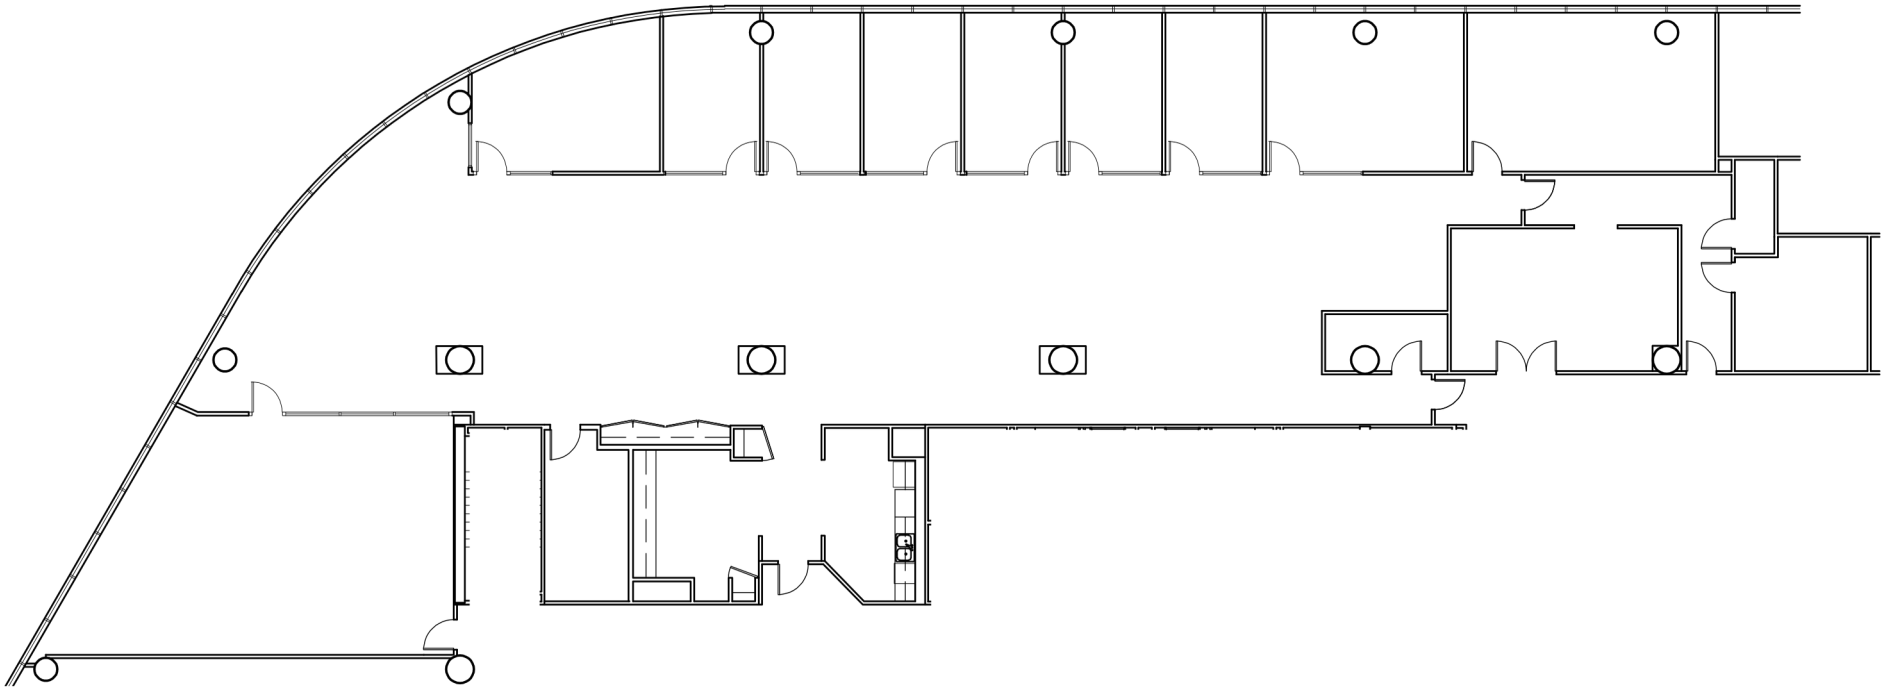

The Pointe

8,387 sf

Suite 800

For more information or to set up a tour, please contact:

Deana Beer
+1 (813) 817 0605
deana.beer@jll.com

Jim Moler
+1 813 380 5390
jim.moler@jll.com