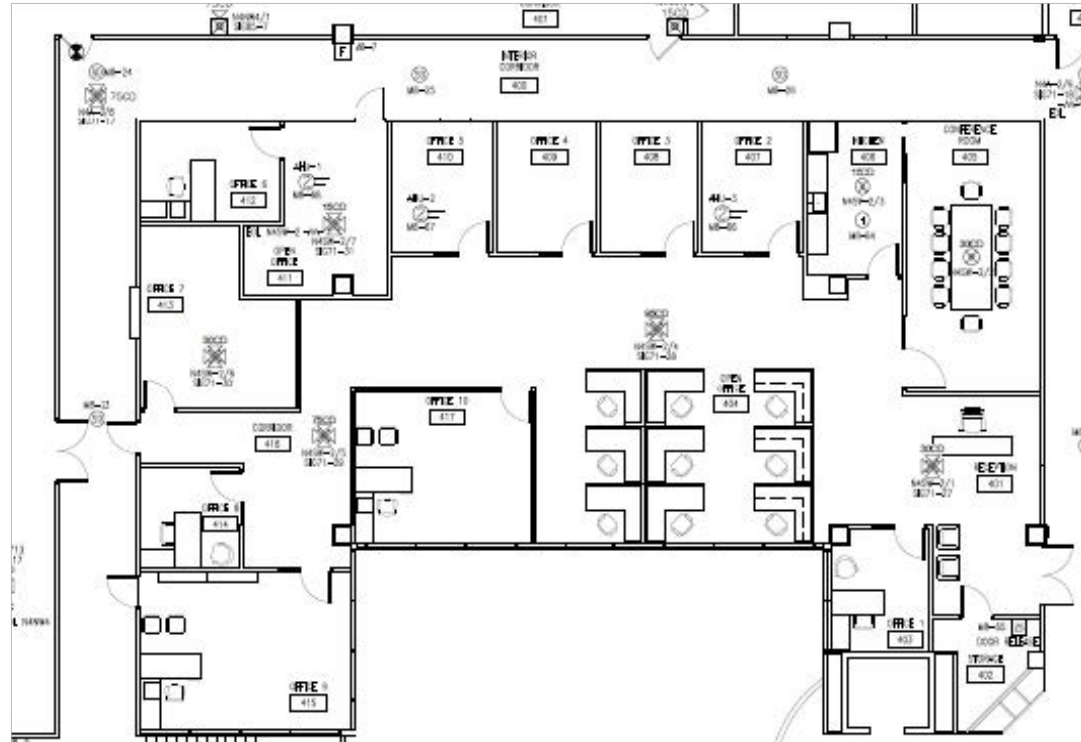

A 407
5,286 SF

For more information,
please contact:

John K. Criddle
Executive Vice President
T +1 561 393 1630
M +1 561 283 5176
john.criddle@cbre.com

Joseph J. Freitas
Senior Vice President
T +1 561 393 1660
M +1 561 512 8844
joe.freitas@cbre.com