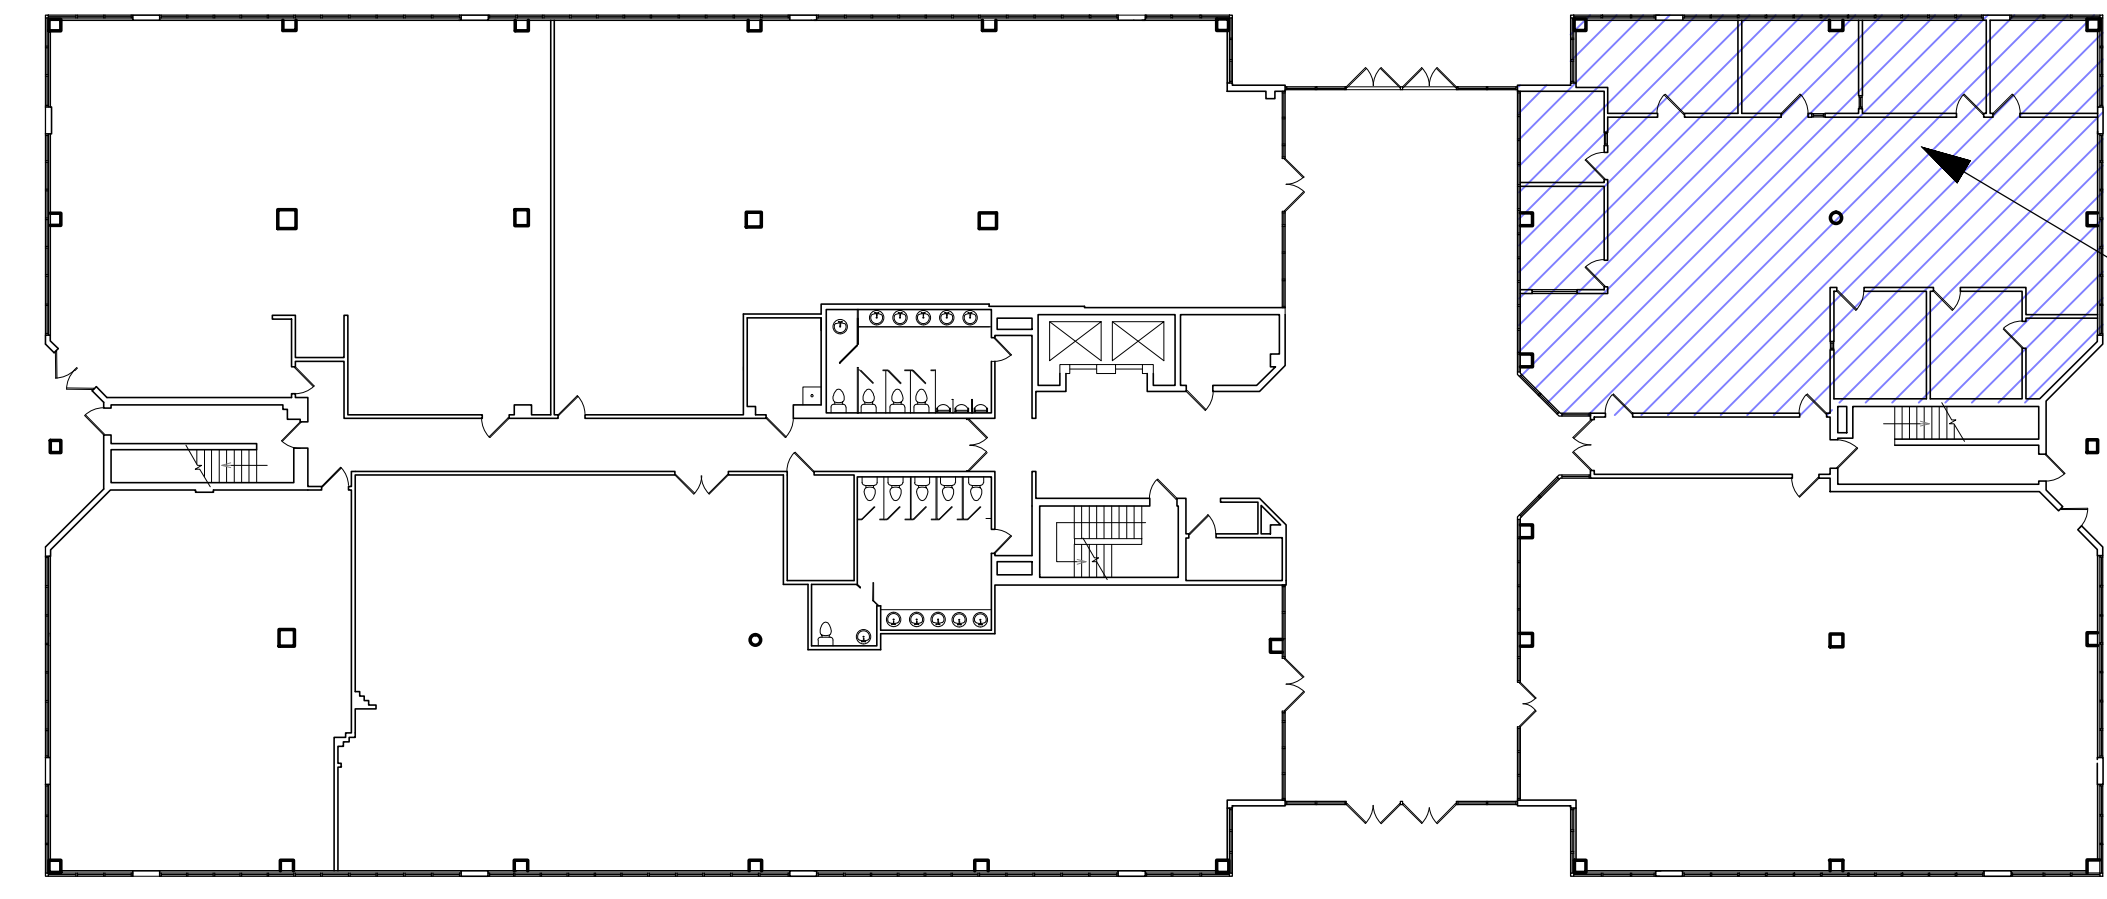

Vacant
Suite 103
3,257 SF

Vacant
Suite 103

1111 N. PLAZA DRIVE
SUITE 200
SCHAUMBURG, IL 60173
PHONE: (647) 891-1800
FAX: (647) 891-1888

SITE DIAGRAM

EXISTING FLOOR PLAN
SCALE: NTS

RMS Properties

AVION CORPORATE CENTER - LEVEL 1 - SUITE 103
2200 W. COMMERCIAL BOULEVARD, FORT LAUDERDALE, FLORIDA 33309

DATE:
ISSUED FOR:
SCALE:
PROJECT #:

EXISTING FLOOR PLAN

A2