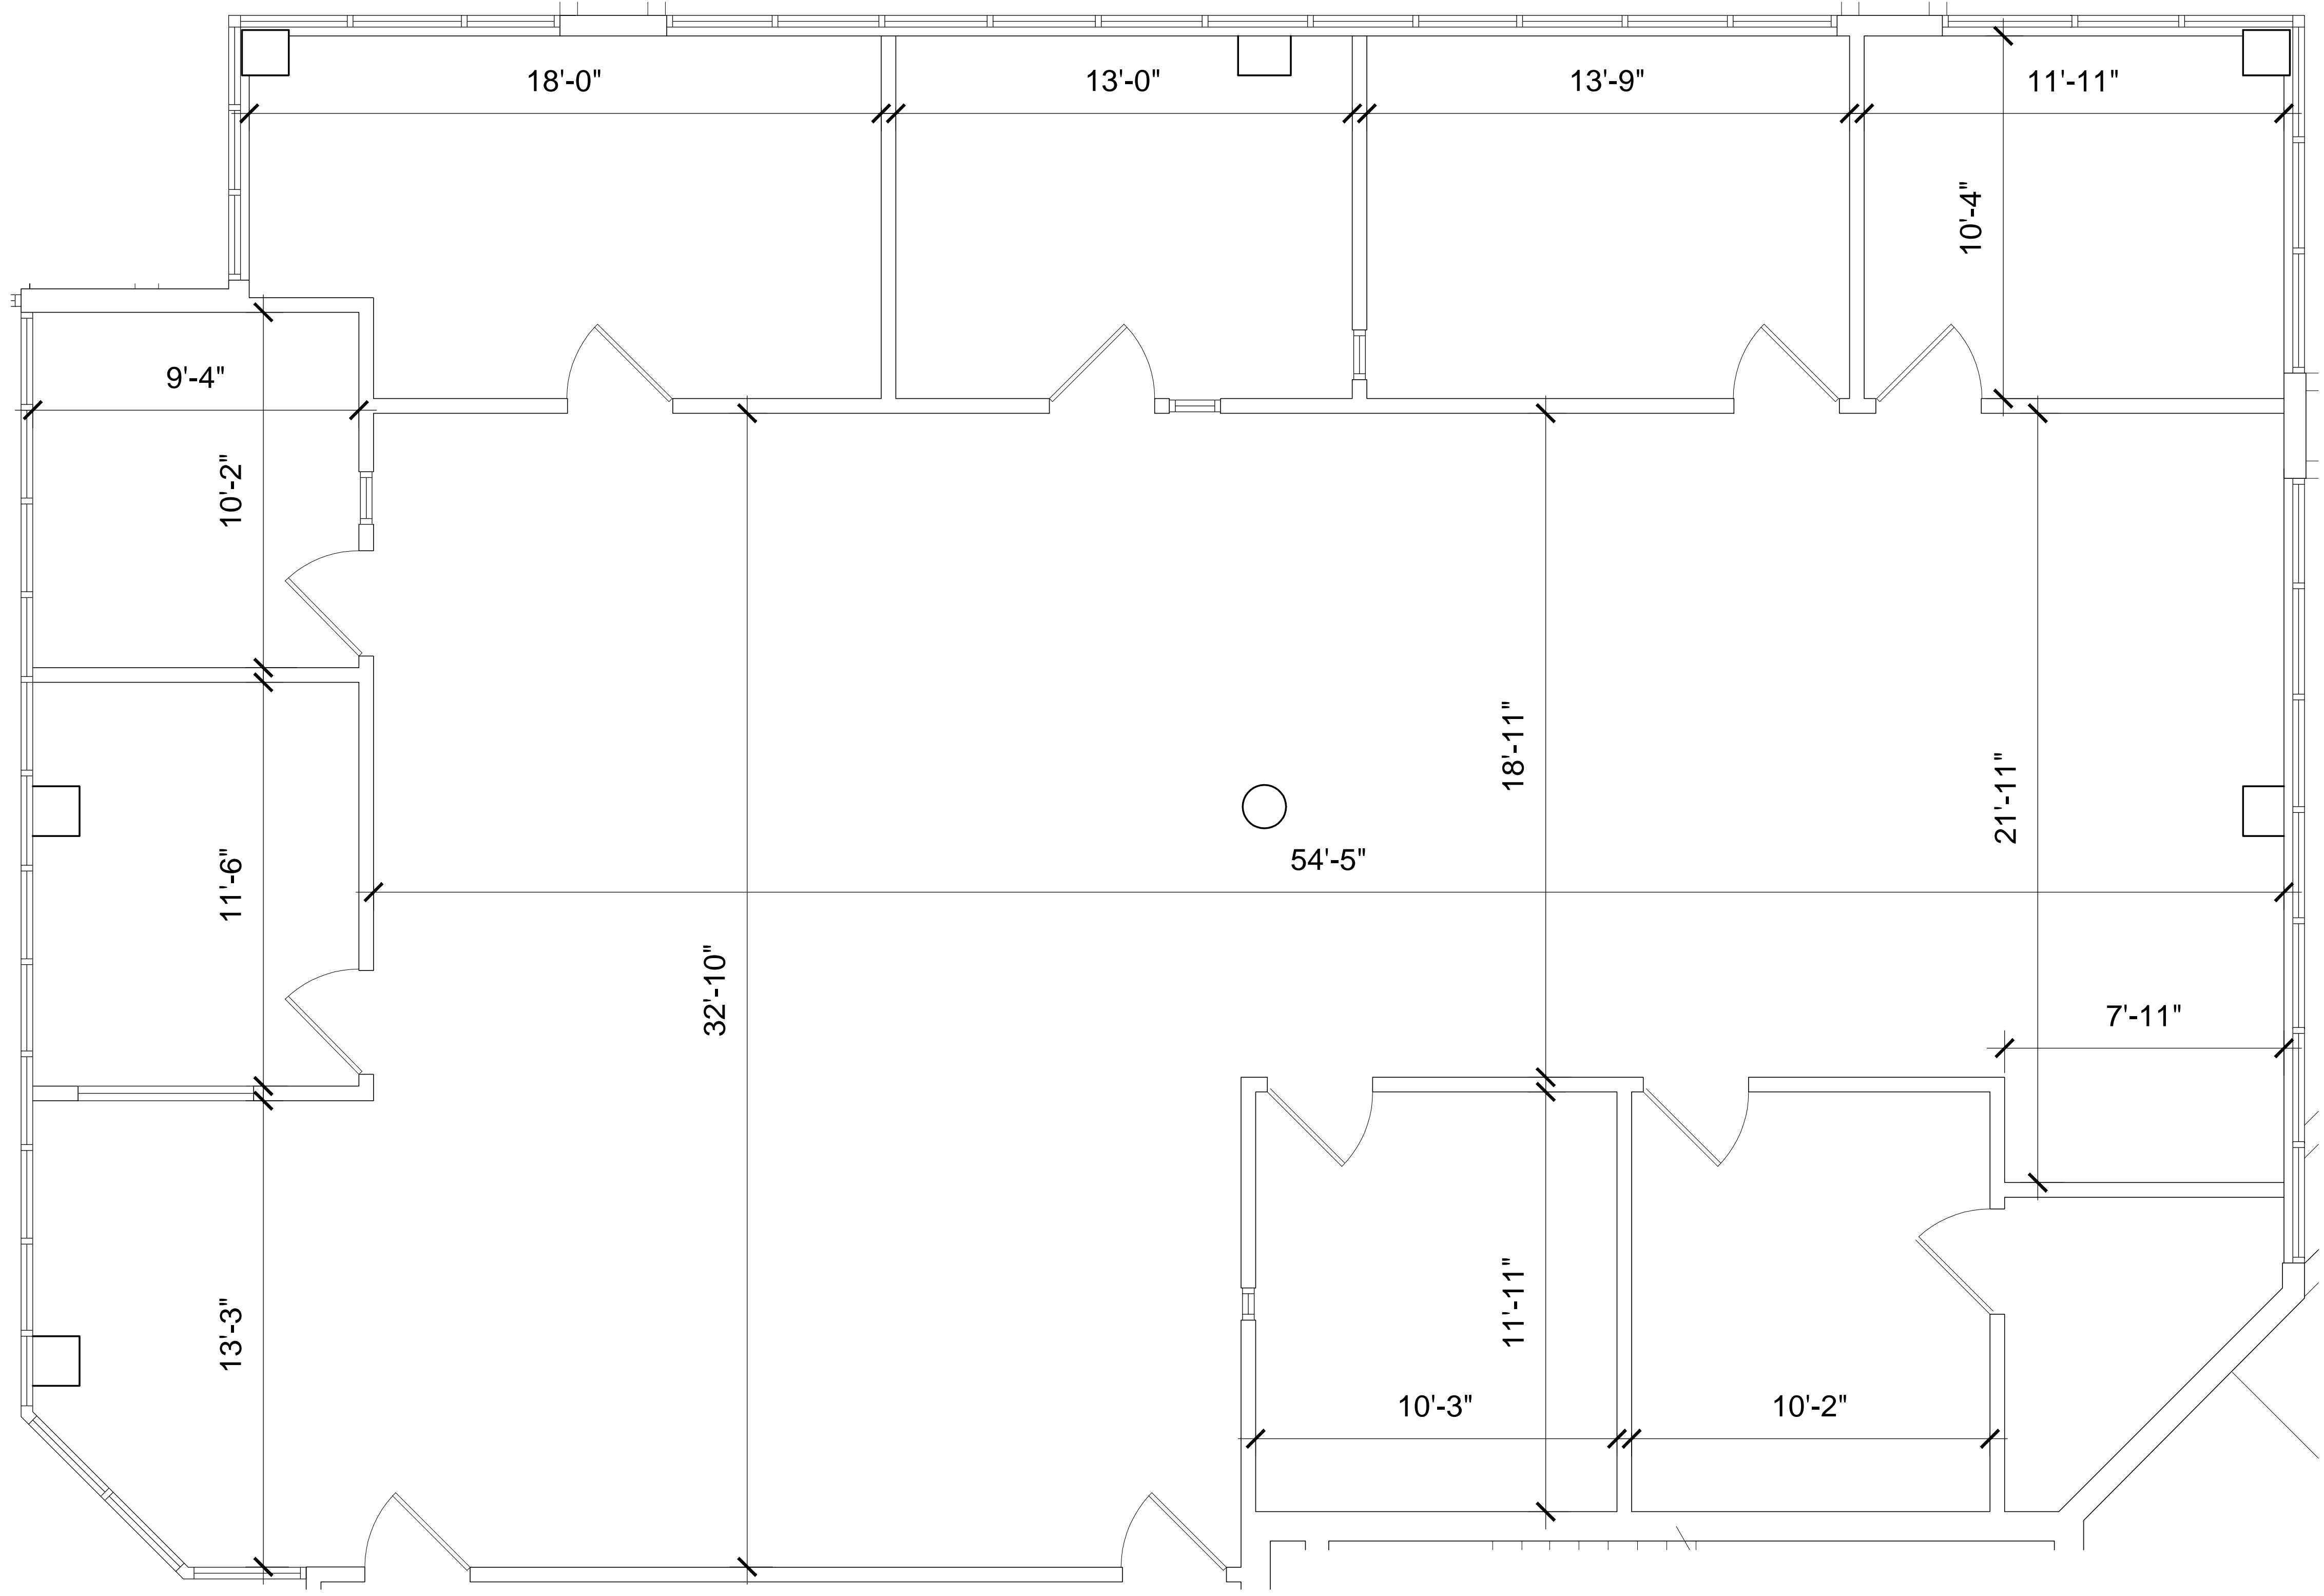

Vacant
Suite 103
3,257 SF

Vacant
Suite 103

1111 N. PLAZA DRIVE
SUITE 200
SCHAUMBURG, IL 60173
PHONE: (647) 891-1800
FAX: (647) 891-1888

SITE DIAGRAM

EXISTING FLOOR PLAN
SCALE: NTS

RMS Properties

AVION CORPORATE CENTER - LEVEL 1 - SUITE 103
2200 W. COMMERCIAL BOULEVARD, FORT LAUDERDALE, FLORIDA 33309

DATE:
ISSUED FOR:
SCALE:
PROJECT #:

EXISTING FLOOR PLAN

A2