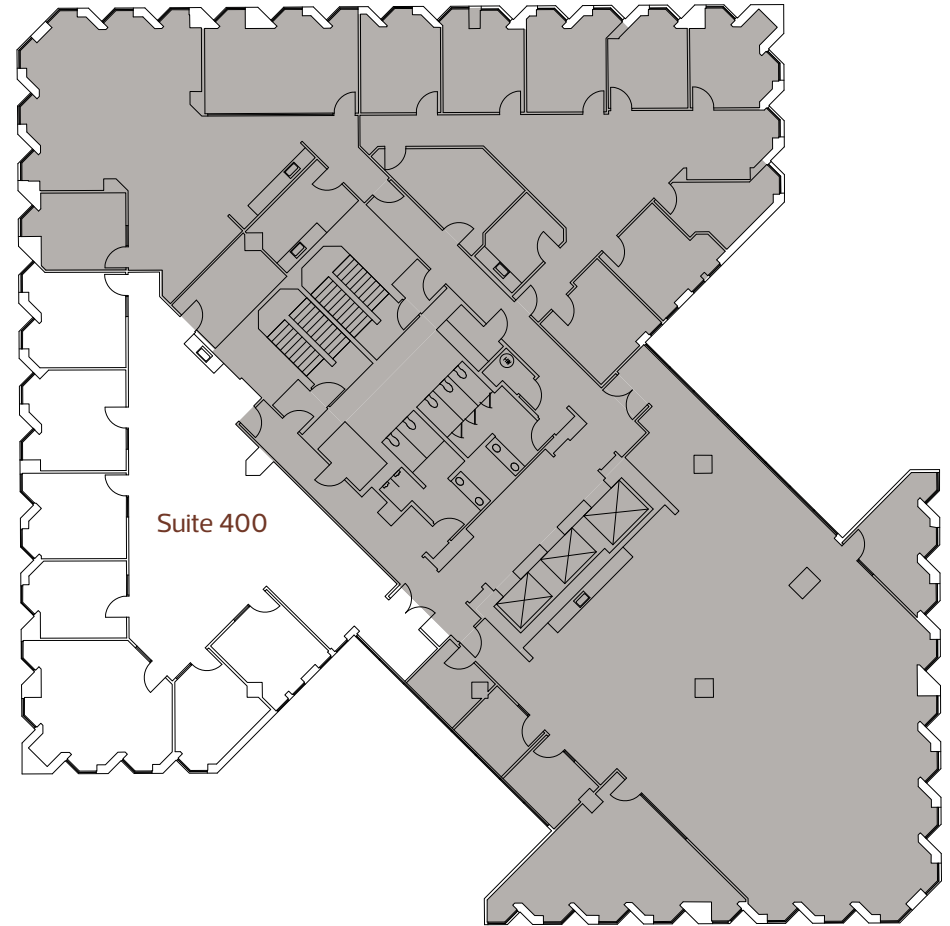

SUITE 400

±3,887 SF | Available in 60-90 Days

**Photos display hypothetical buildout*

1 meeting room | 5 private offices | Kitchenette | Open area