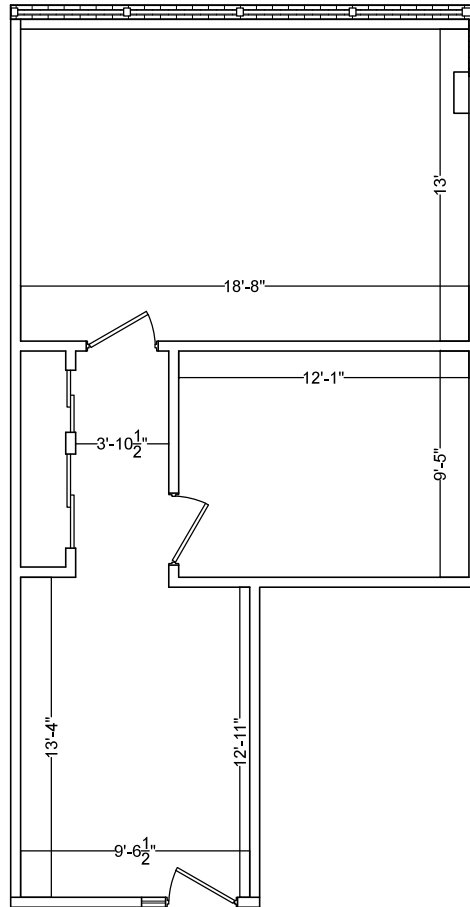

# 40 WEST CHESAPEAKE

40 W. CHESAPEAKE AVENUE | TOWSON, MARYLAND 21204

**SUITE 208 - 677 RSF**