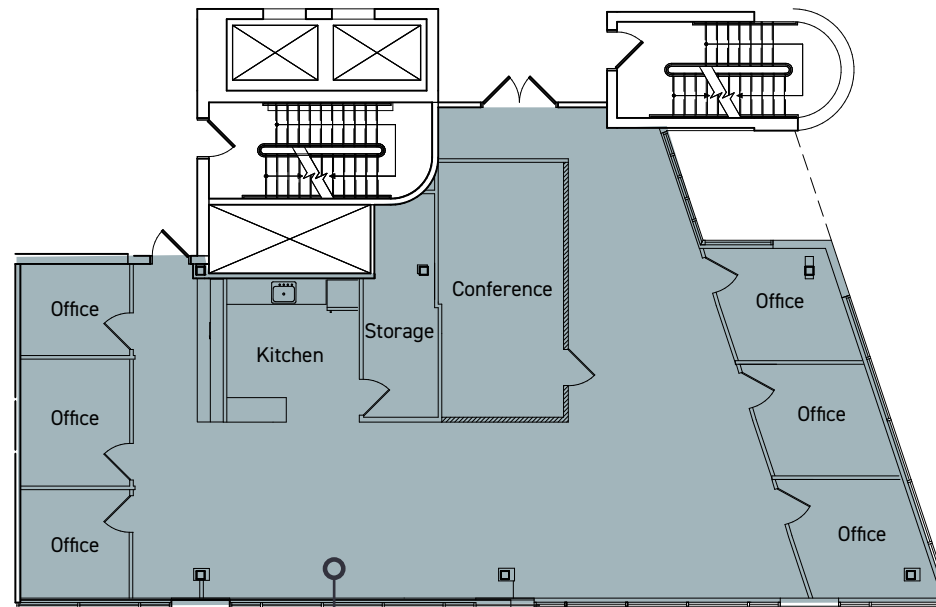

8605

STREAM

THIRD FLOOR

suite 301

SUITE 301
2,939 RSF