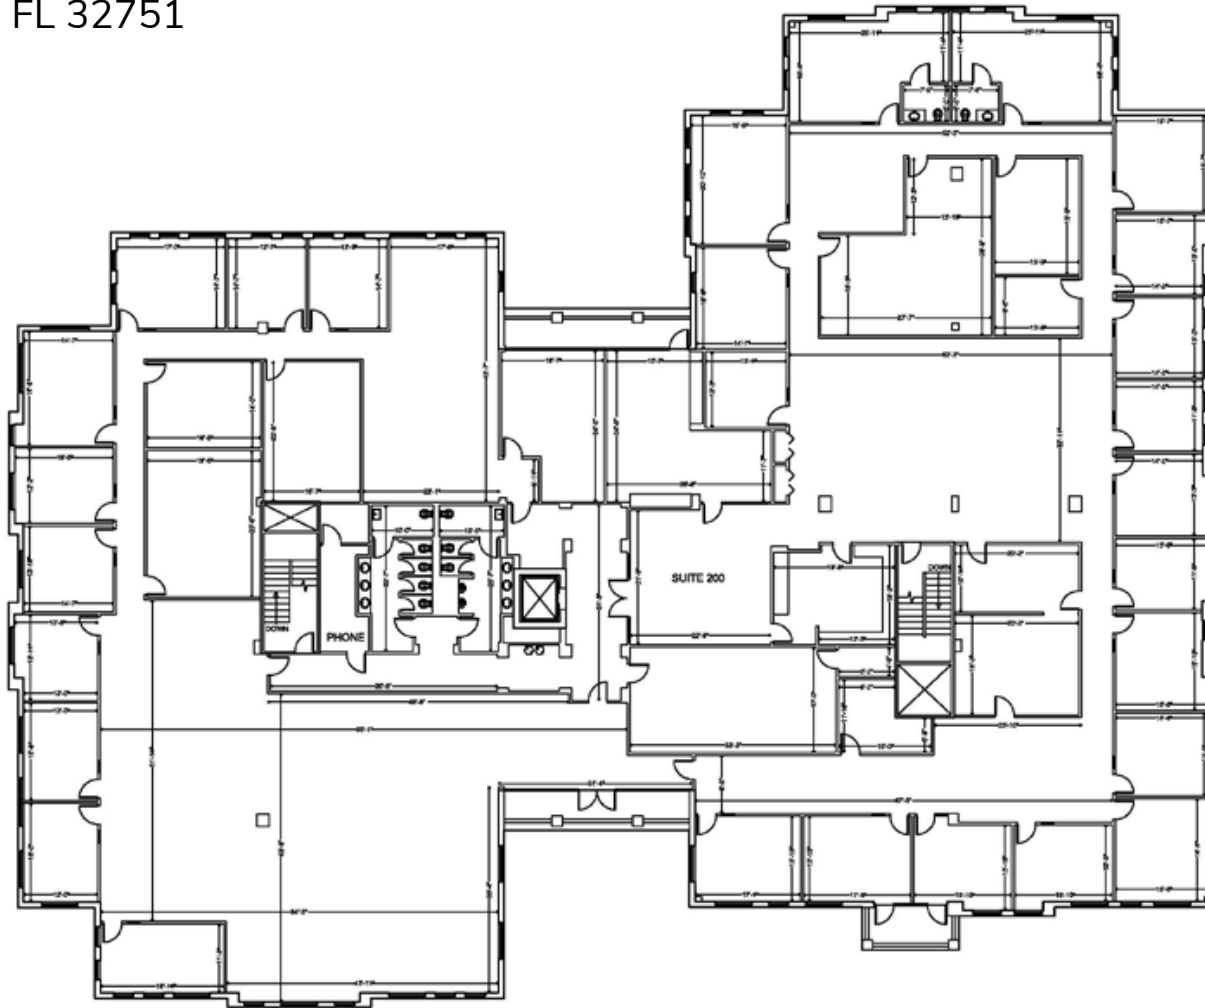

# 2nd Floor - 24,031 s.f.

800 Concourse Pky S  
Maitland, FL 32751

John Gilbert  
407.214.0099  
john.gilbert@streamrealty.com

Darryl Hoffman  
407.204.1548  
darryl.hoffman@streamrealty.com

The logo for Stream Realty, featuring a stylized white wave above the word 'STREAM' in a bold, white, sans-serif font.