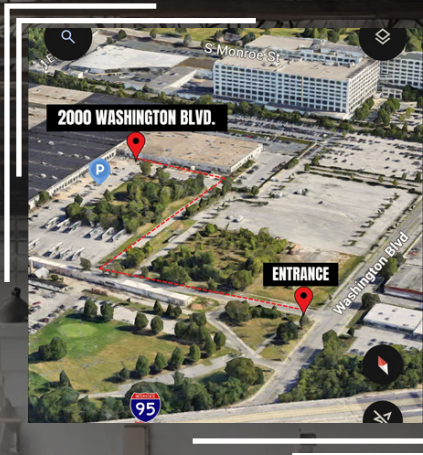

BALTIMORE'S **ONLY** FULL-SERVICE FLEX/WAREHOUSE FACILITY

INTERESTED IN A TOUR?

+410.385.1234

WAREWORKS@HIMMELRICH
ASSOCIATES.COM

WWW.WARE-WORKS.COM

ONE BILL, MANY FRILLS

Loading Dock Access

With convenient loading dock access and pallet jack privileges, operations have never been so easy. Say goodbye to headaches and hello to efficiency.

Shared Facilities

Utilize our break room and conference room to promote a sense of community with likeminded individuals.

A Space For Everyone

With flex space ranging from 250 - 2000 square feet, we can accommodate nearly any type of business. Creative solutions for your ever-changing needs are just a phone call away.

Free Wifi

Stay connected throughout the building with our high speed wifi.

Free Parking

This is just the icing on the cake...