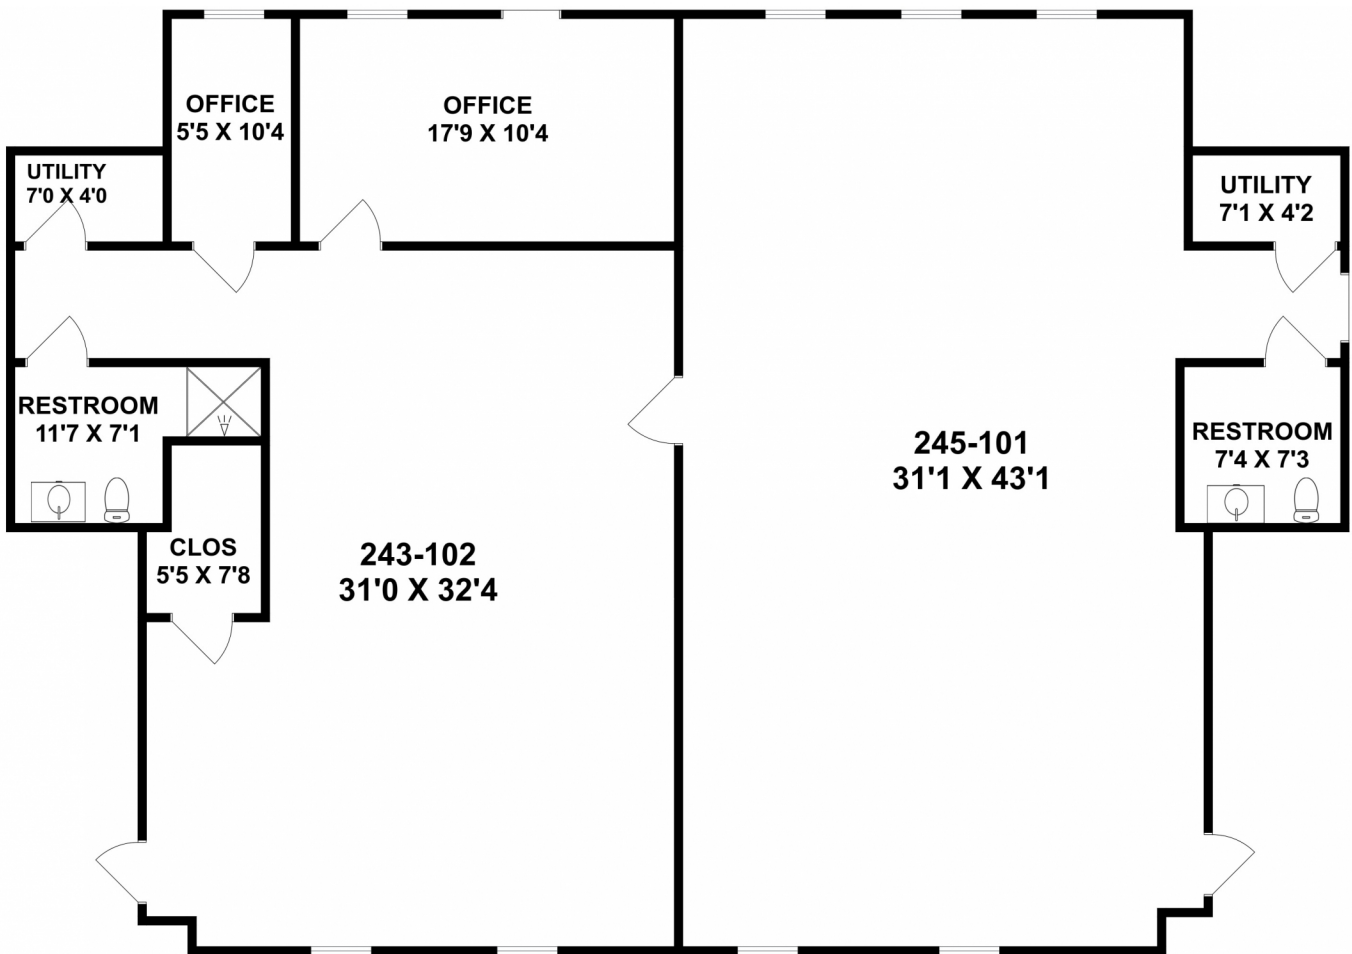

243-245 GARRISONVILLE RD, STAFFORD, VA 22554

SUITE 101/ 102- 2,350 SQ FT

The interior square footage listed is living space only and is not taxable square footage