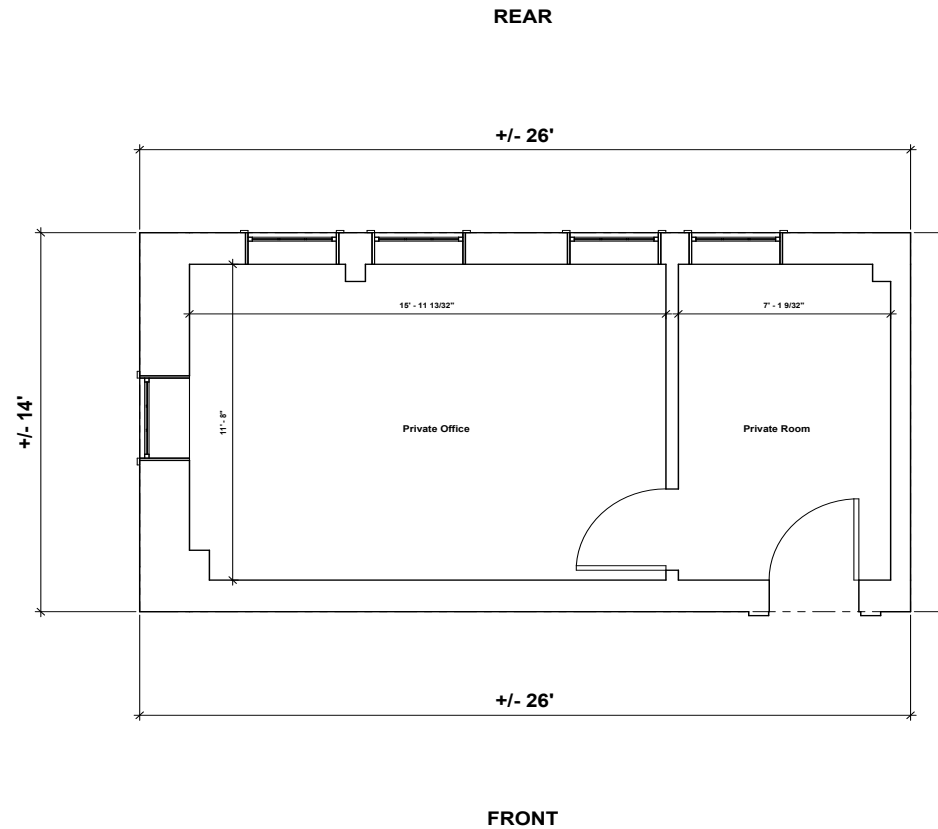

3rd Floor - Suite 306

1304 S De Soto Avenue,
Tampa, FL 33606

361 RSF

Contact:

Kristin Kenney
Vice President
813 273 8483
kristin.kenney@cbre.com