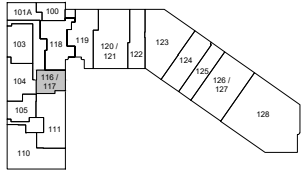

Property Key

Cross Bayou As Built Marketing Package

11701 Belcher Road, Largo, FL 33773

Building: 11701
Suites: 116-117
Sheet: A-8

Scale: Not to Scale
Sheet Size: 8.5" x 11"
Not For Construction

Total Area - 1,603 SF

Building Information

DECK HEIGHT:	N/A
CEILING HEIGHT:	8'-11"
CLEAR HEIGHT:	8'-11"
SPRINKLERED:	Yes

HALLWAY

As Built Floor Plan for Marketing