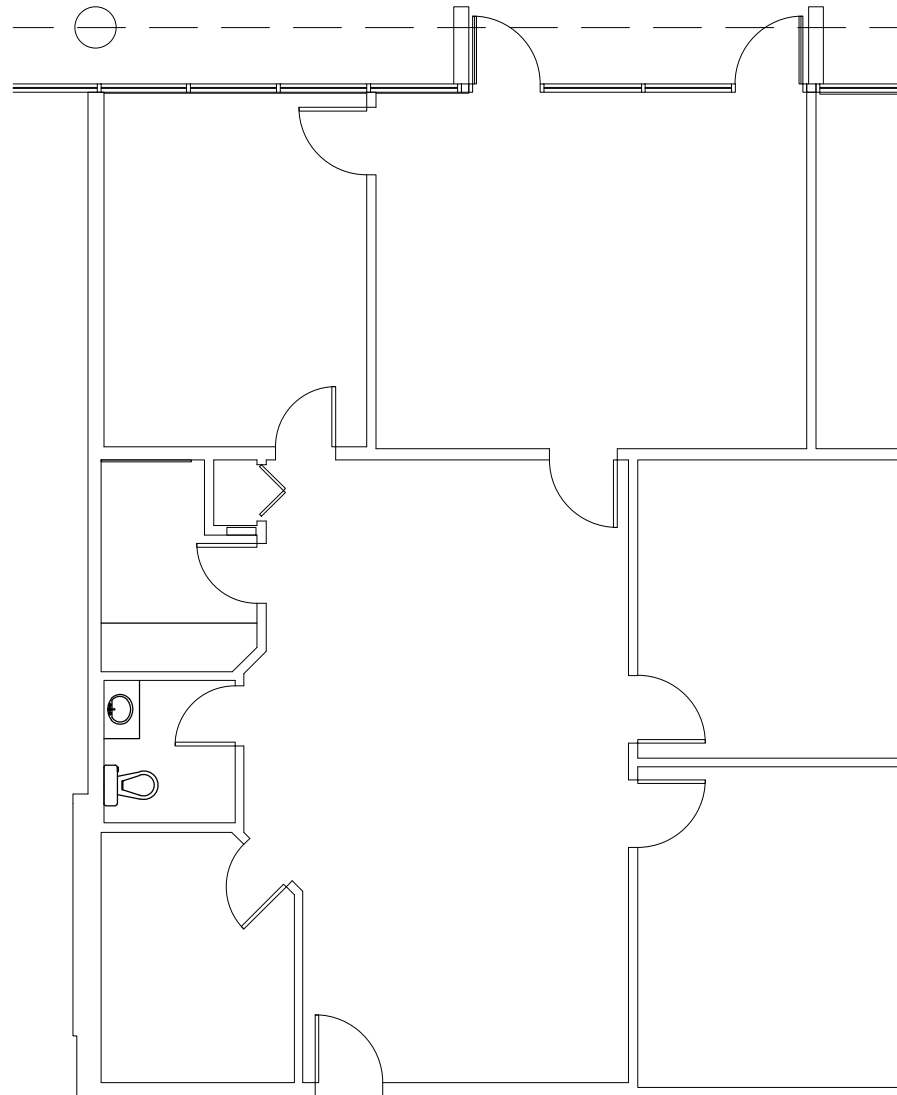

Property Key

Cross Bayou As Built Marketing Package

11701 Belcher Road, Largo, FL 33773

Building: 11701
Suites: 116-117
Sheet: A-8

Scale: Not to Scale
Sheet Size: 8.5" x 11"
Not For Construction

Total Area - 1,603 SF

Building Information

DECK HEIGHT:	N/A
CEILING HEIGHT:	8'-11"
CLEAR HEIGHT:	8'-11"
SPRINKLERED:	Yes

HALLWAY

As Built Floor Plan for Marketing