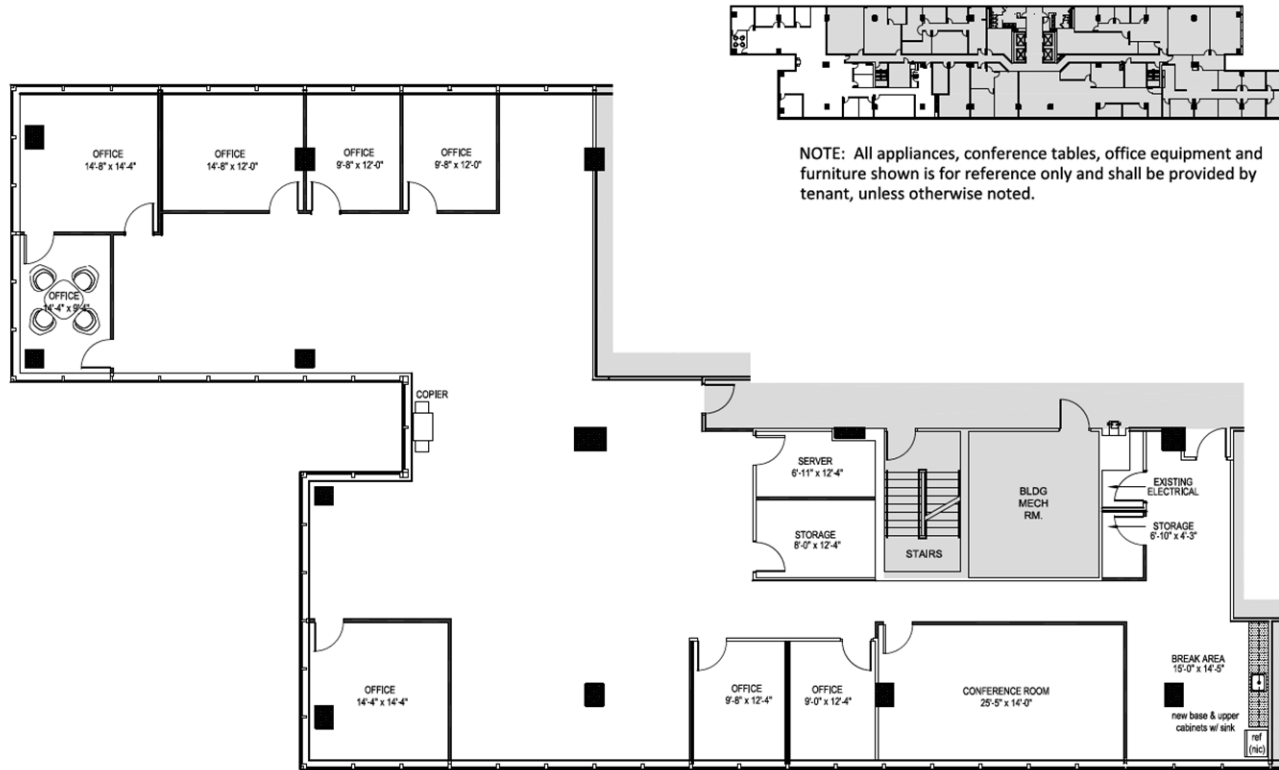

Lincoln Center

5401 W. Kennedy Blvd. | Tampa, Florida 33609

NOTE: All appliances, conference tables, office equipment and furniture shown is for reference only and shall be provided by tenant, unless otherwise noted.

Floor Plan | Suite 240 – 5,703 RSF

not to scale

Redstone Commercial LLC
5401 W. Kennedy Blvd., Suite 720
Tampa, Florida 33609
813.287.2488 | www.redstoneinvestments.com