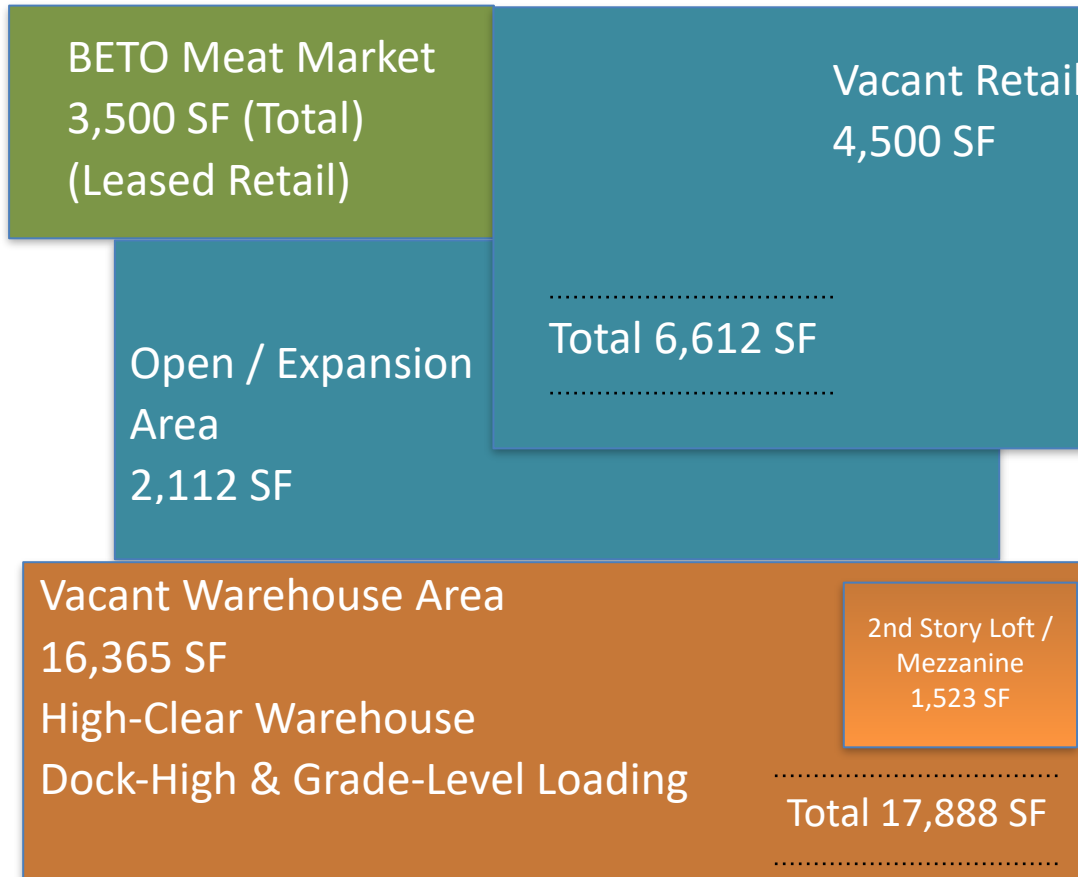

## FRONT – ROUTE 130/PARKING

} Total Sqft  
28,000

## REAR – LOADING / PARKING