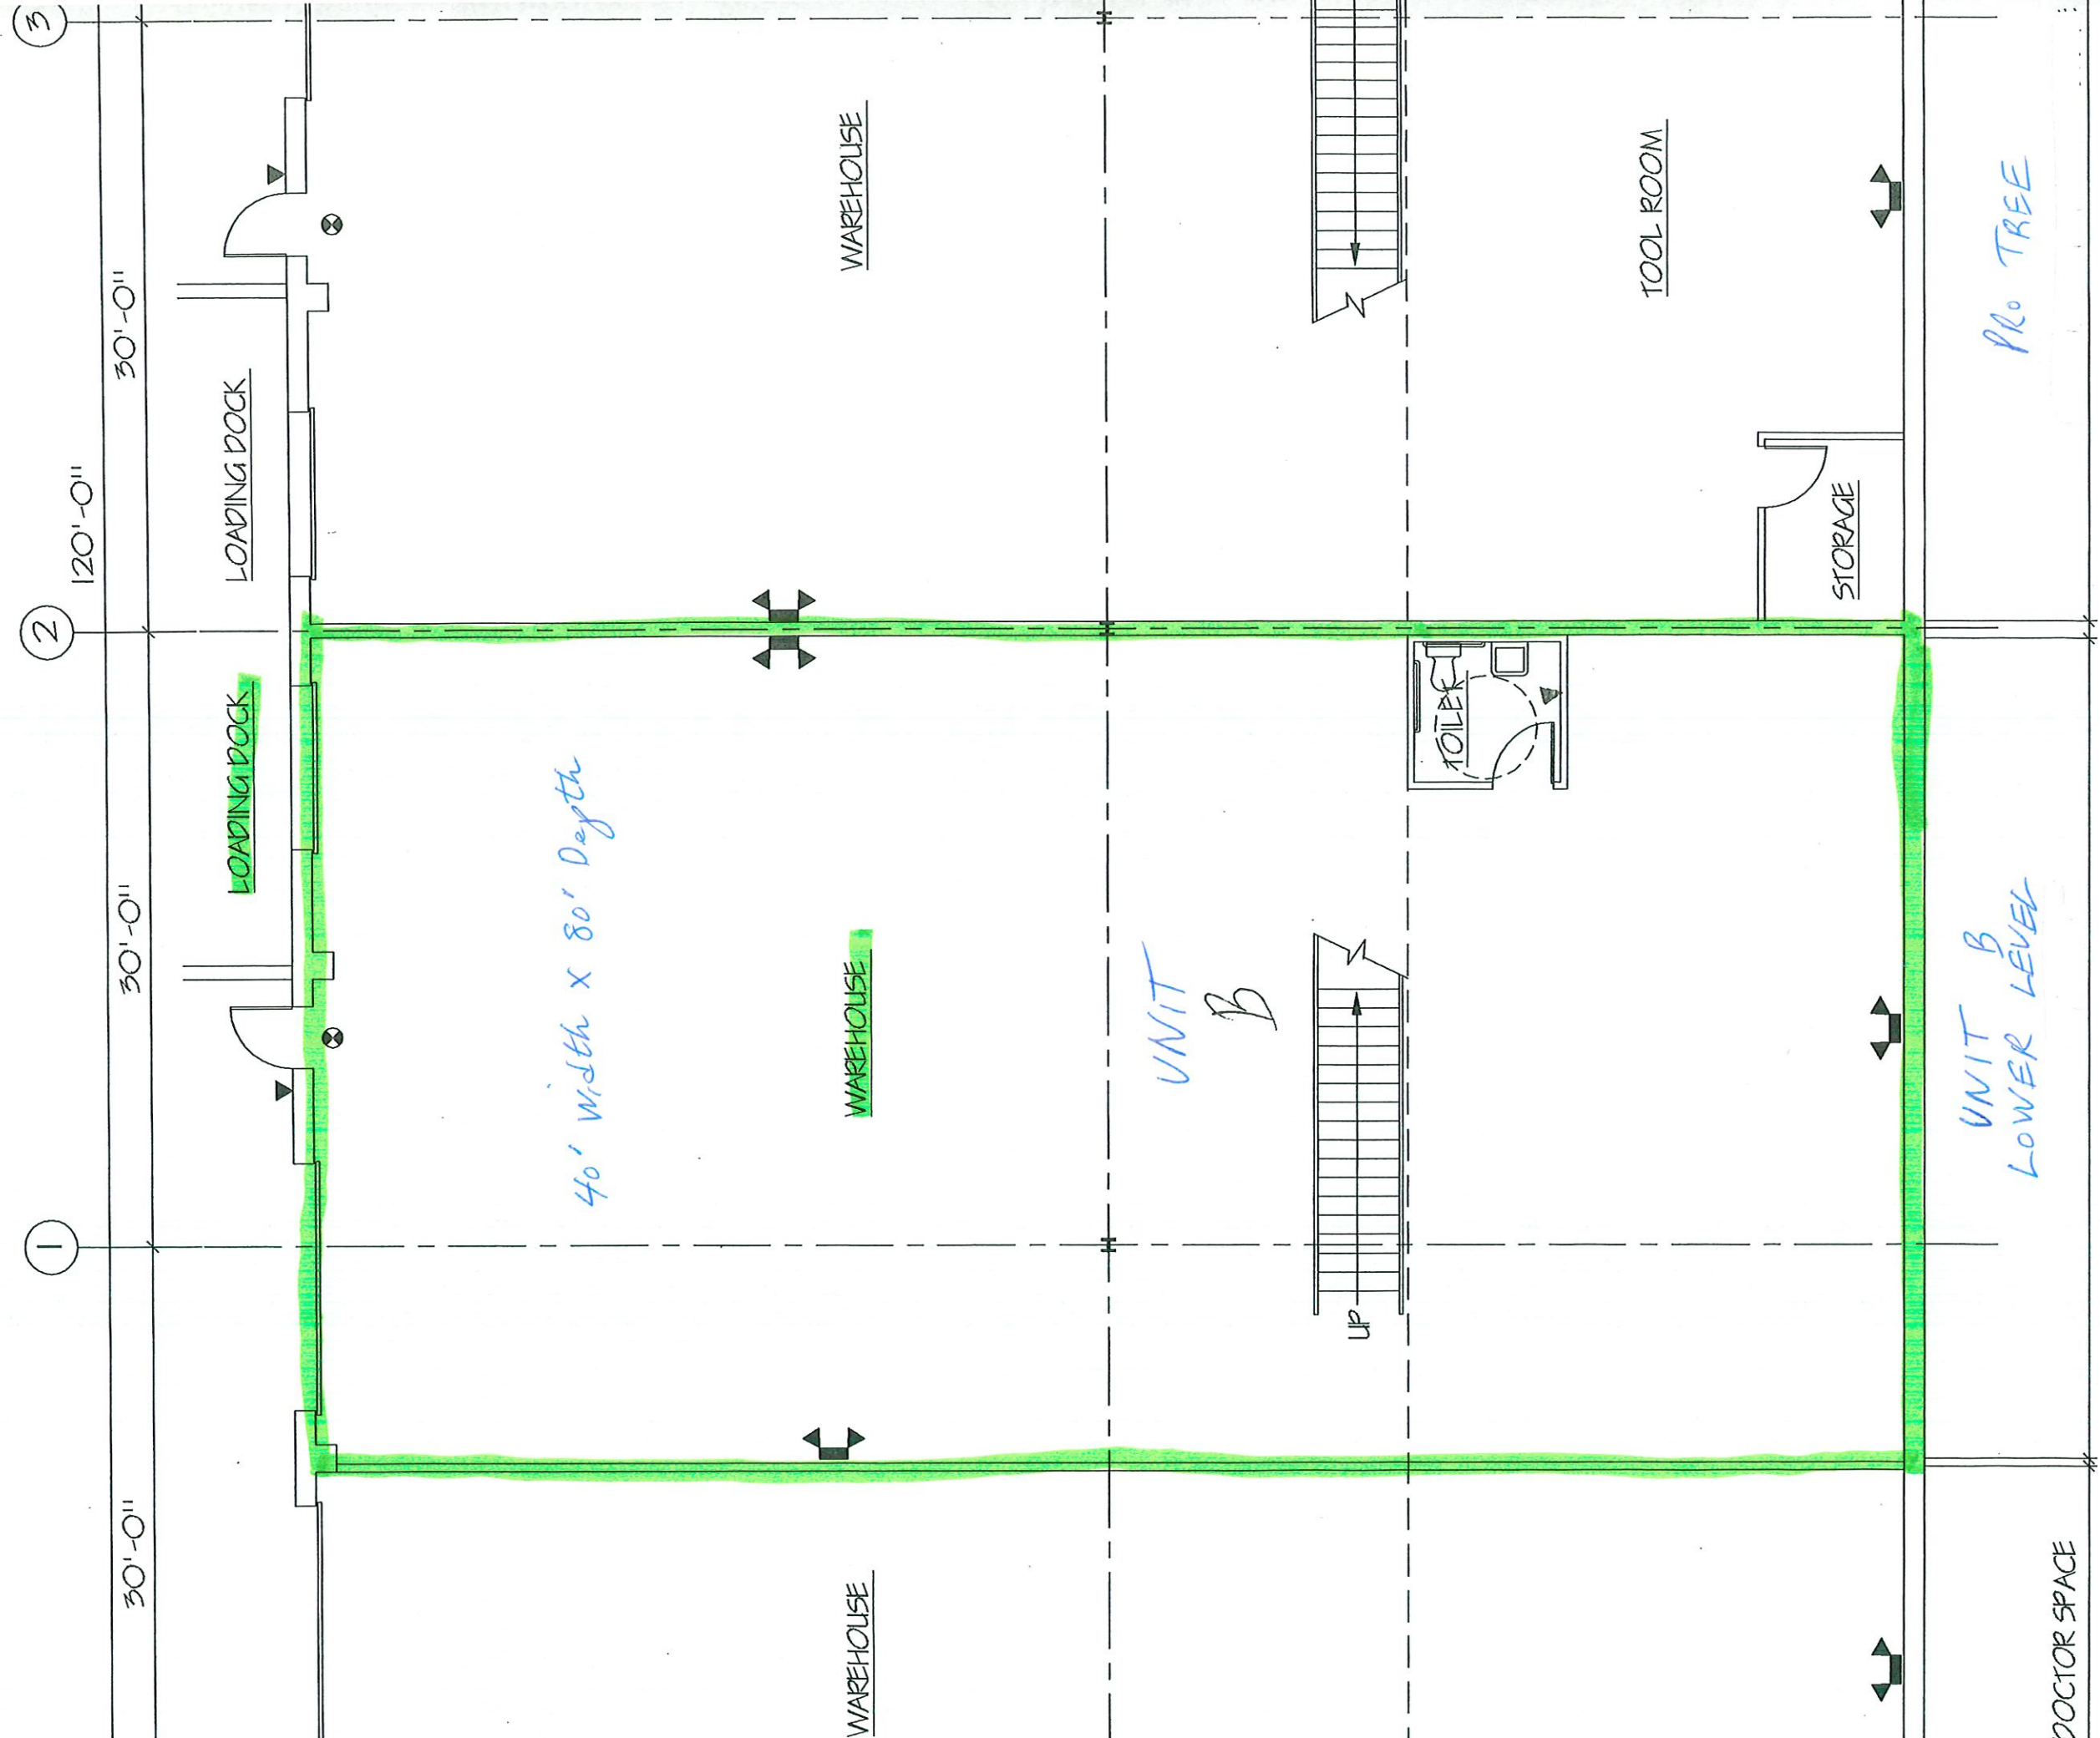

40' width x 80' Depth

WAREHOUSE

WAREHOUSE

WAREHOUSE

UNIT B

UNIT B LOWER LEVEL

PRO TREE

DOCTOR SPACE

3

2

1

30'-0"

30'-0"

120'-0"

30'-0"

LOADING DOCK