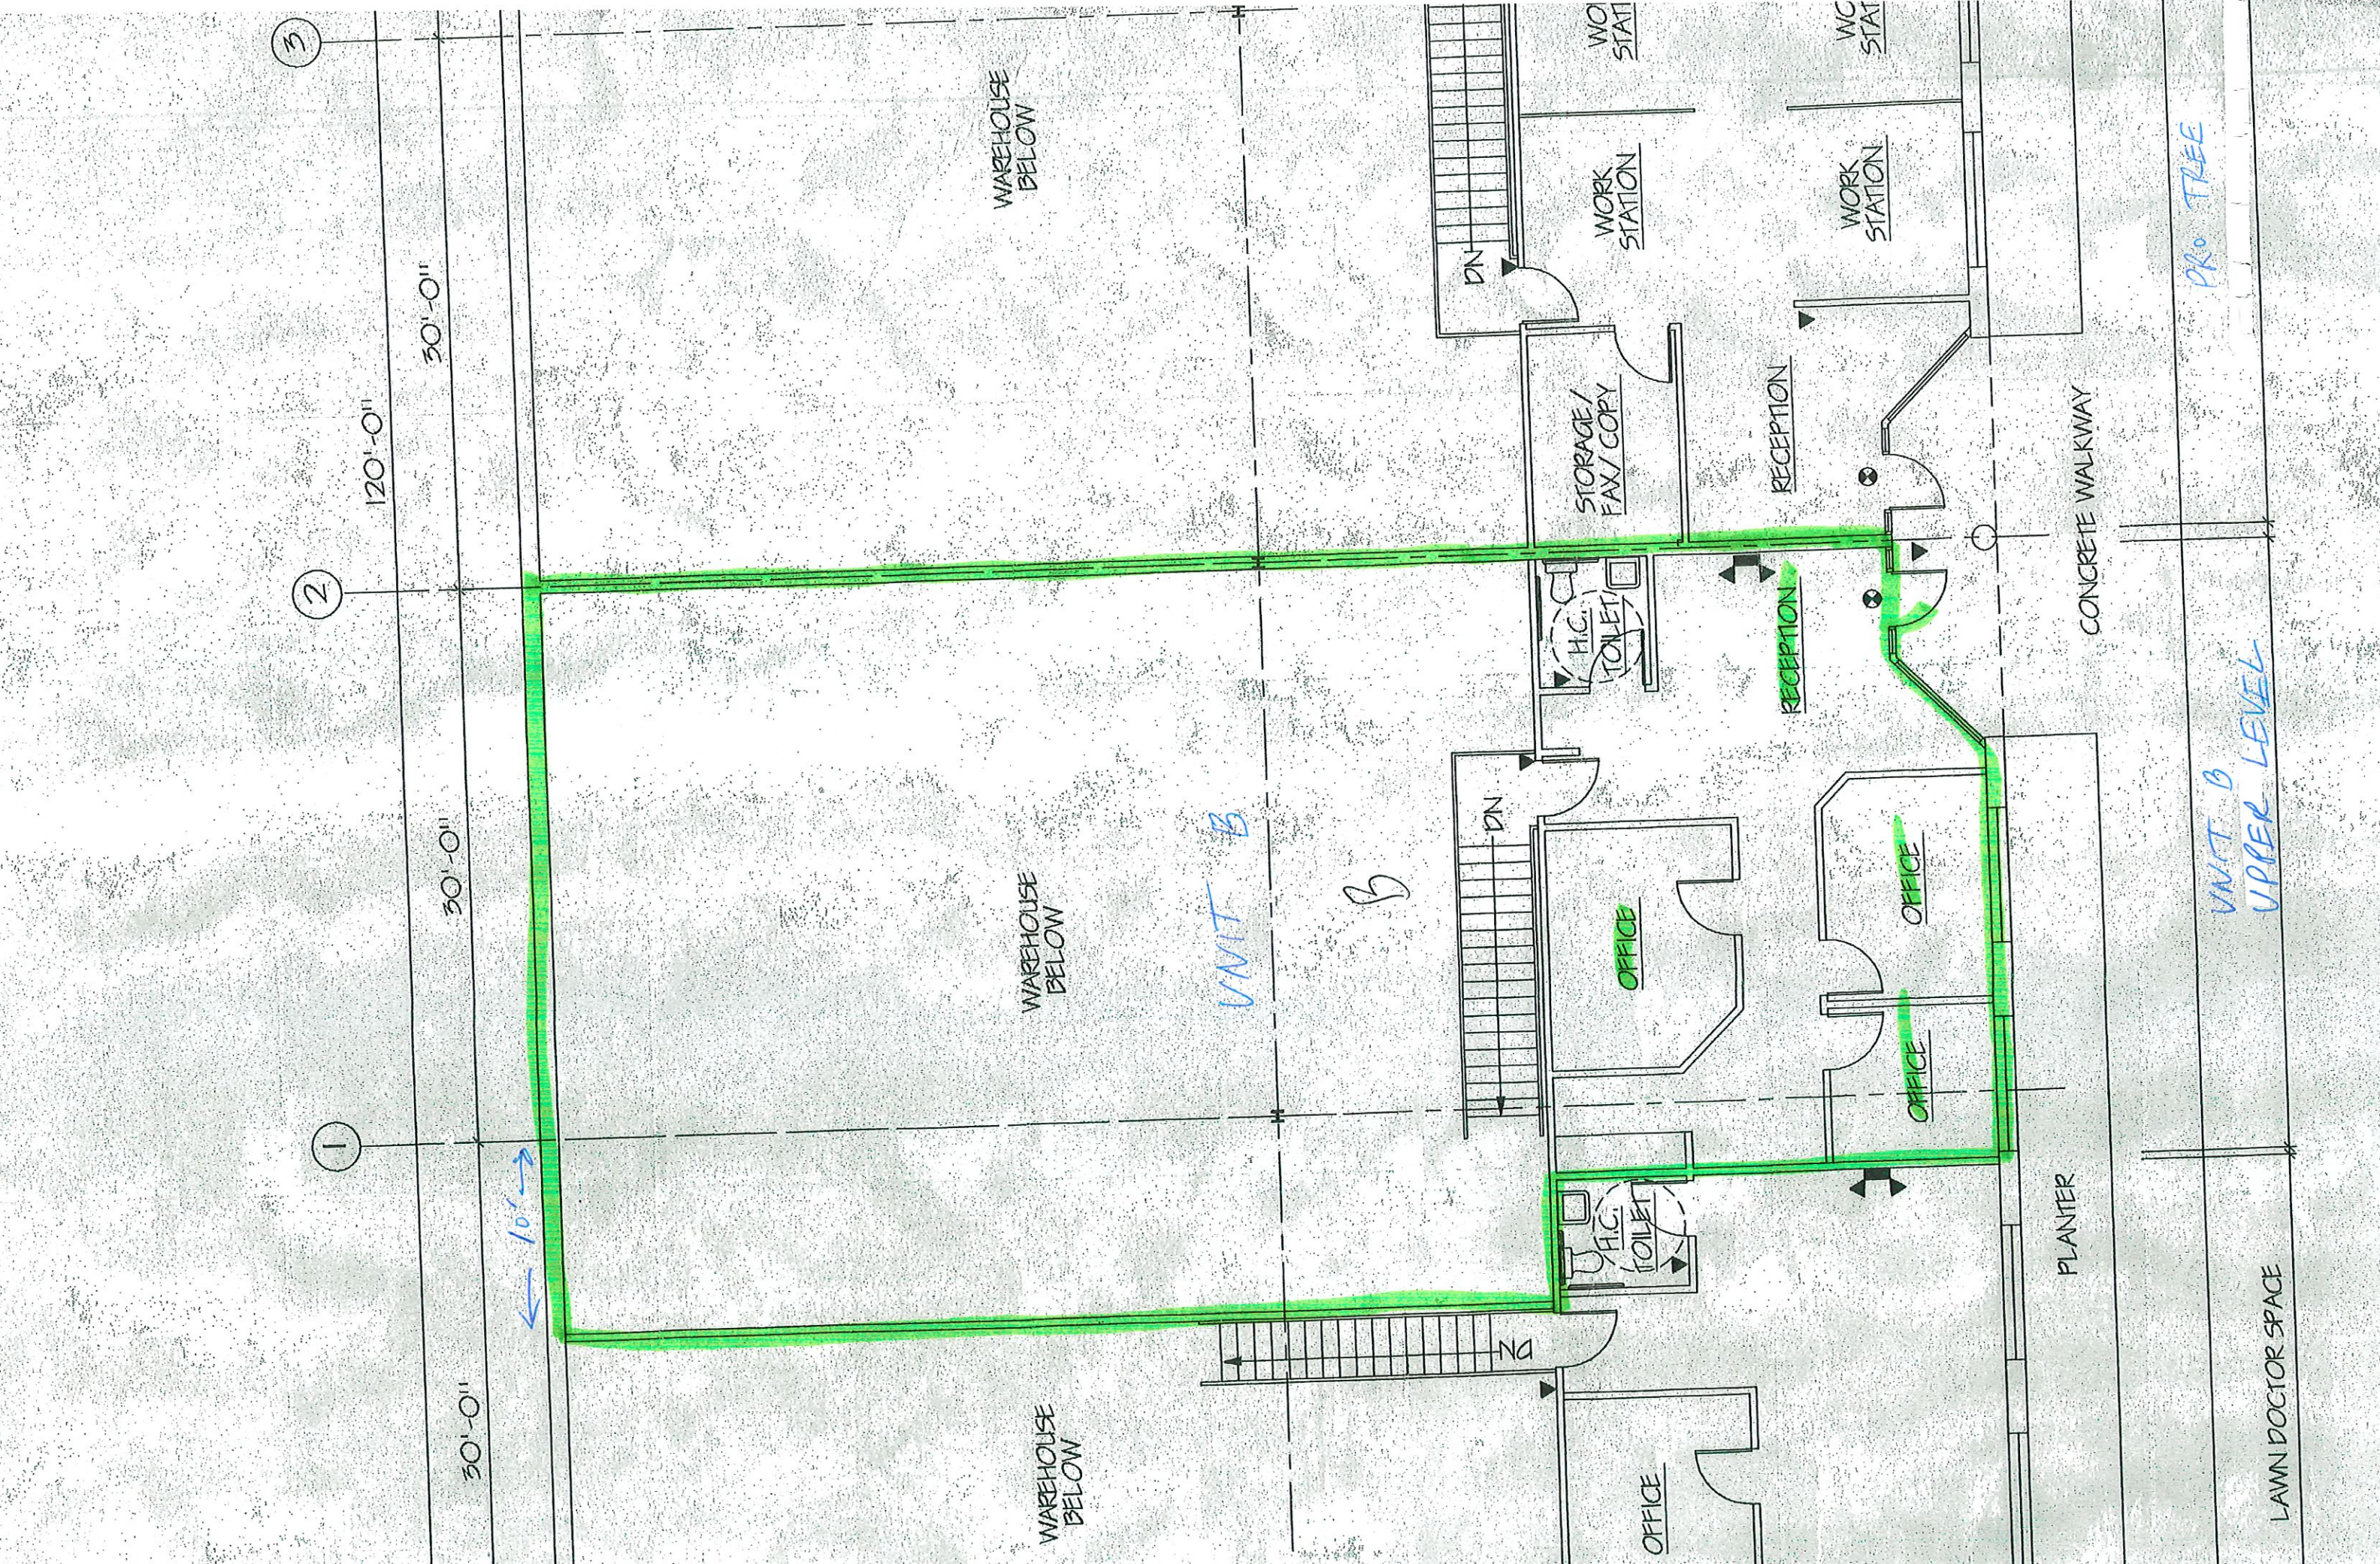

40' width x 80' Depth

WAREHOUSE

WAREHOUSE

WAREHOUSE

UNIT B

UNIT B LOWER LEVEL

PRO TREE

DOCTOR SPACE

3

2

1

30'-0"

30'-0"

120'-0"

30'-0"

LOADING DOCK