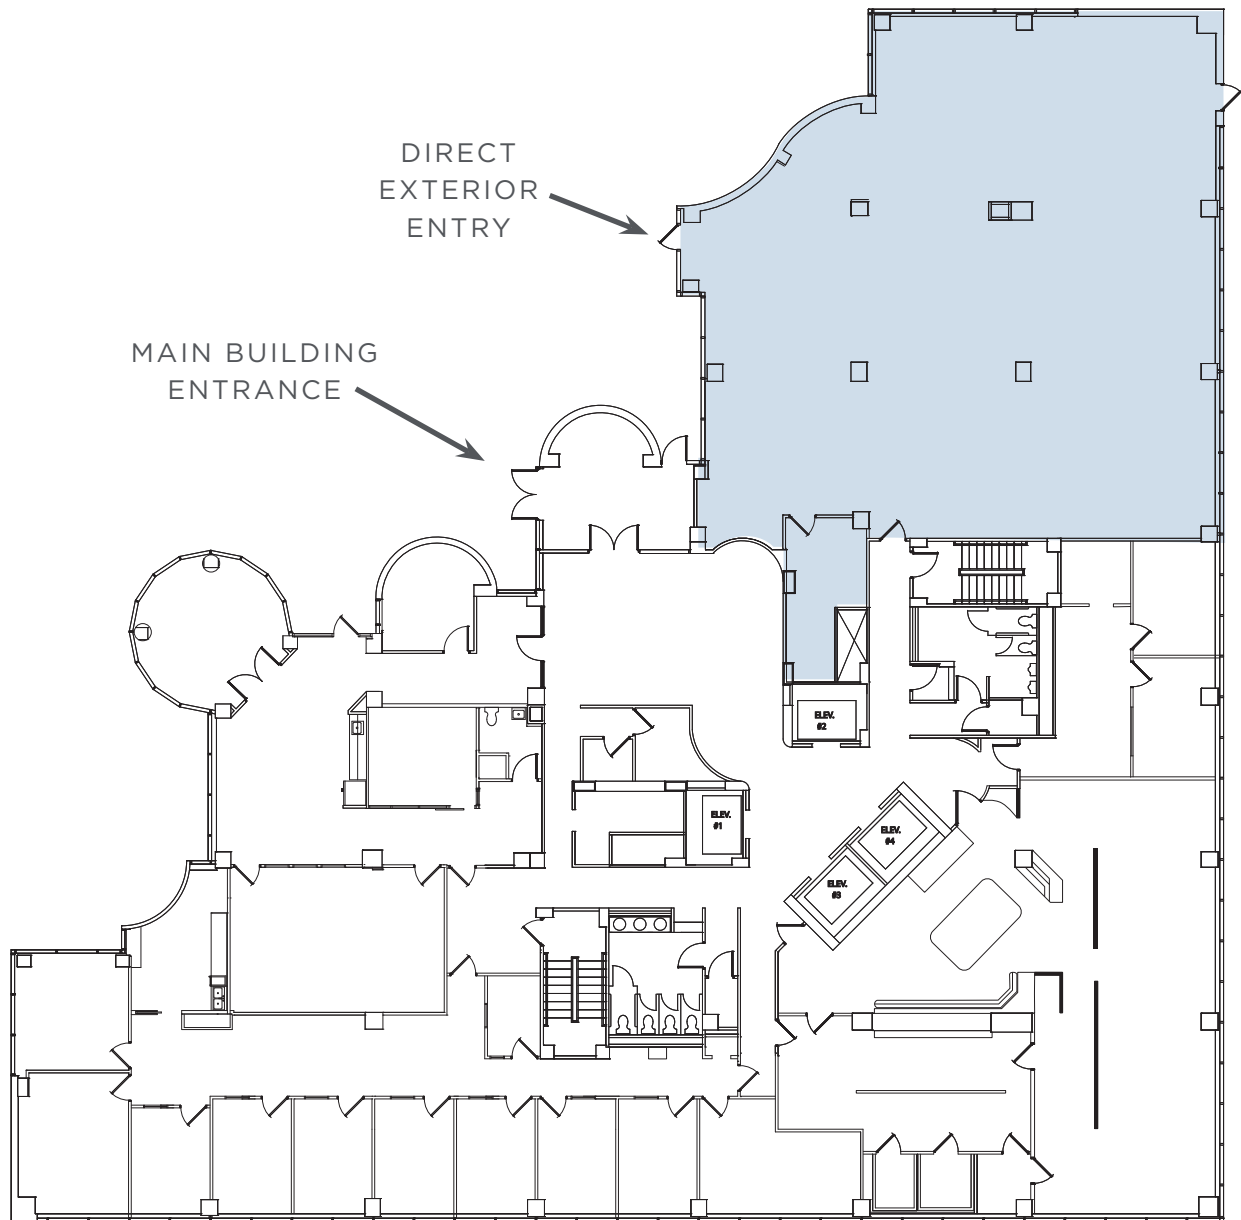

AVAILABLE SPACE

FOR MORE INFORMATION

JOSE FLEFIL, CCIM	301.474.3326	JFLEFIL@MORNING-CALM.COM
JOE CHISM	301.474.3315	JCHISM@MORNING-CALM.COM
PAIGE SWANK	301.474.3371	PSWANK@MORNING-CALM.COM

MORNING CALM
ADVISORS