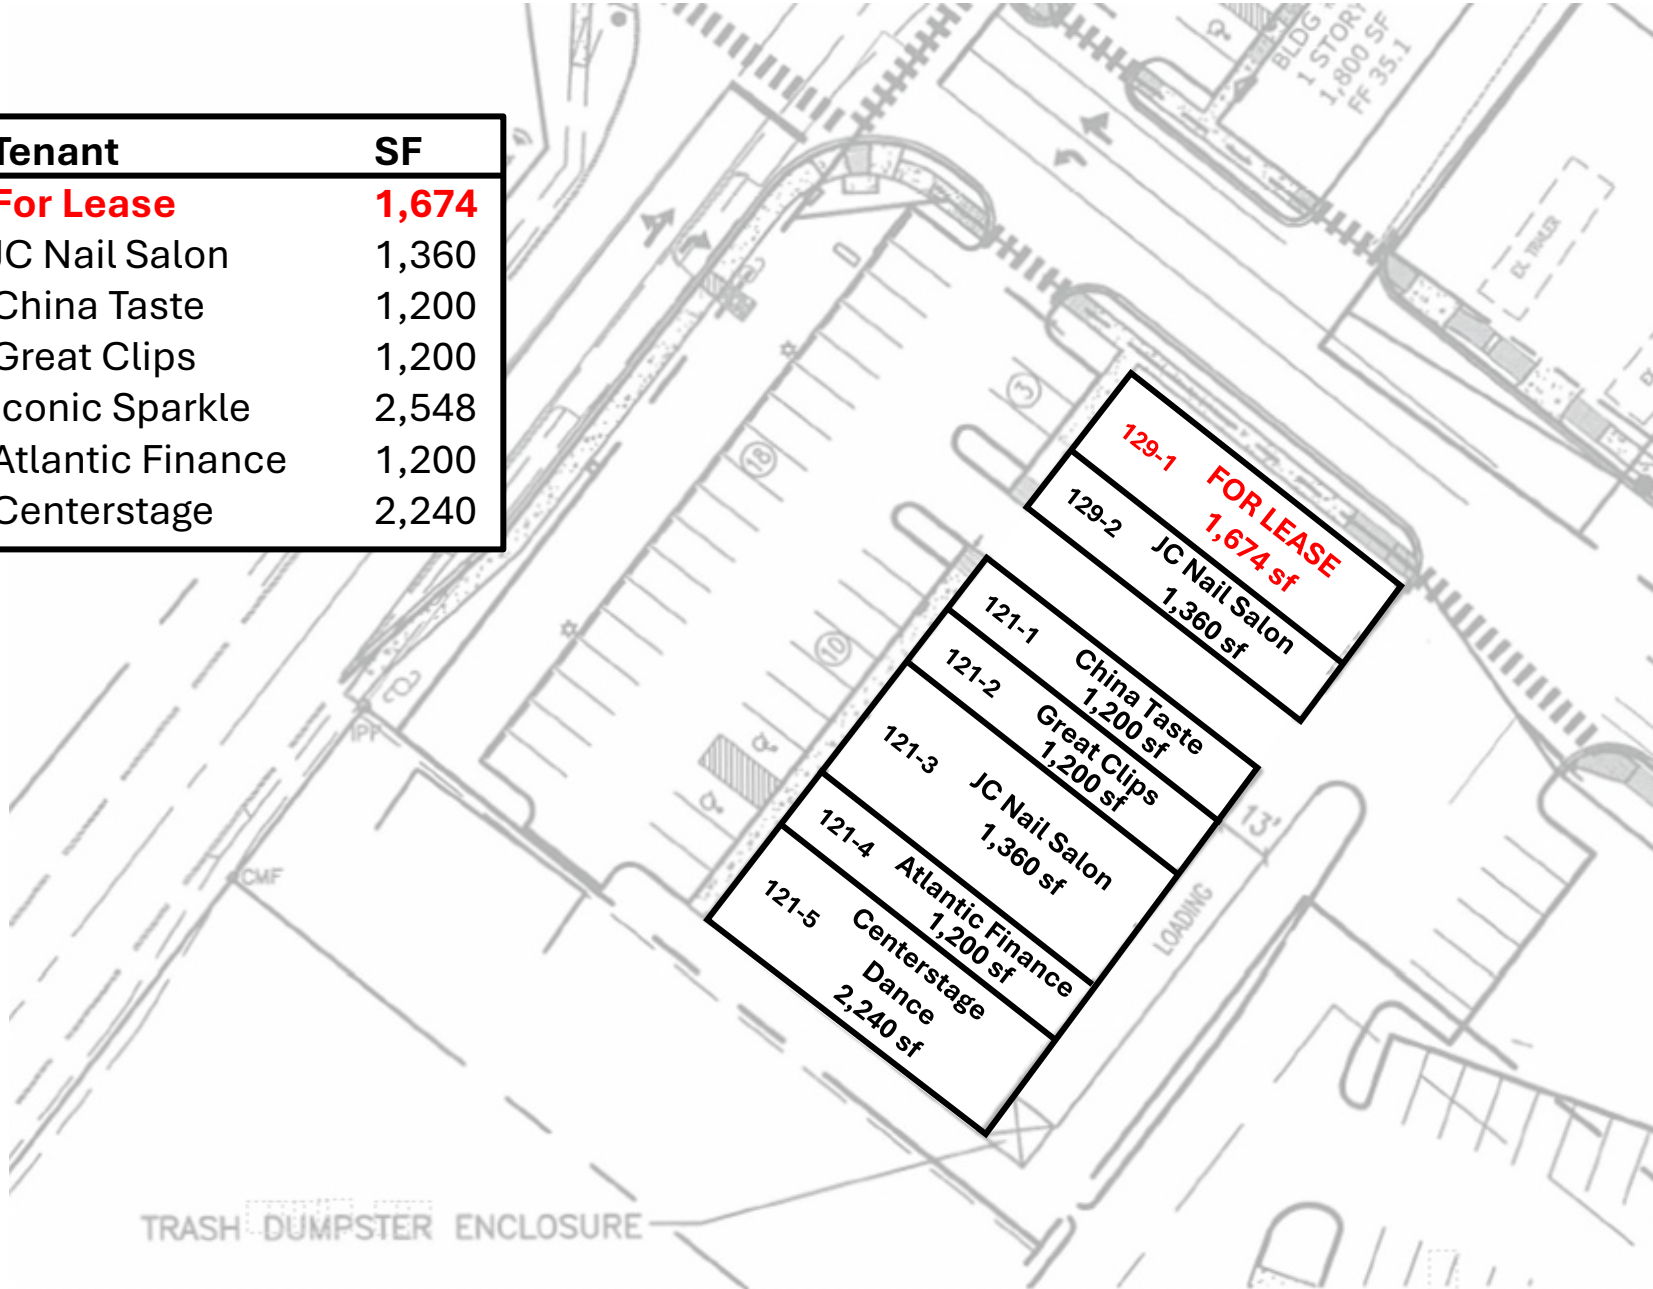

CR Plaza

Suite	Tenant	SF
129-1	For Lease	1,674
129-2	JC Nail Salon	1,360
121-1	China Taste	1,200
121-2	Great Clips	1,200
121-3	Iconic Sparkle	2,548
121-4	Atlantic Finance	1,200
121-5	Centerstage	2,240

129-1 FOR LEASE
1,674 sf
129-2 JC Nail Salon
1,360 sf

121-1 China Taste
1,200 sf
121-2 Great Clips
1,200 sf
121-3 JC Nail Salon
1,360 sf
121-4 Atlantic Finance
1,200 sf
121-5 Centerstage
Dance
2,240 sf

TRASH DUMPSTER ENCLOSURE