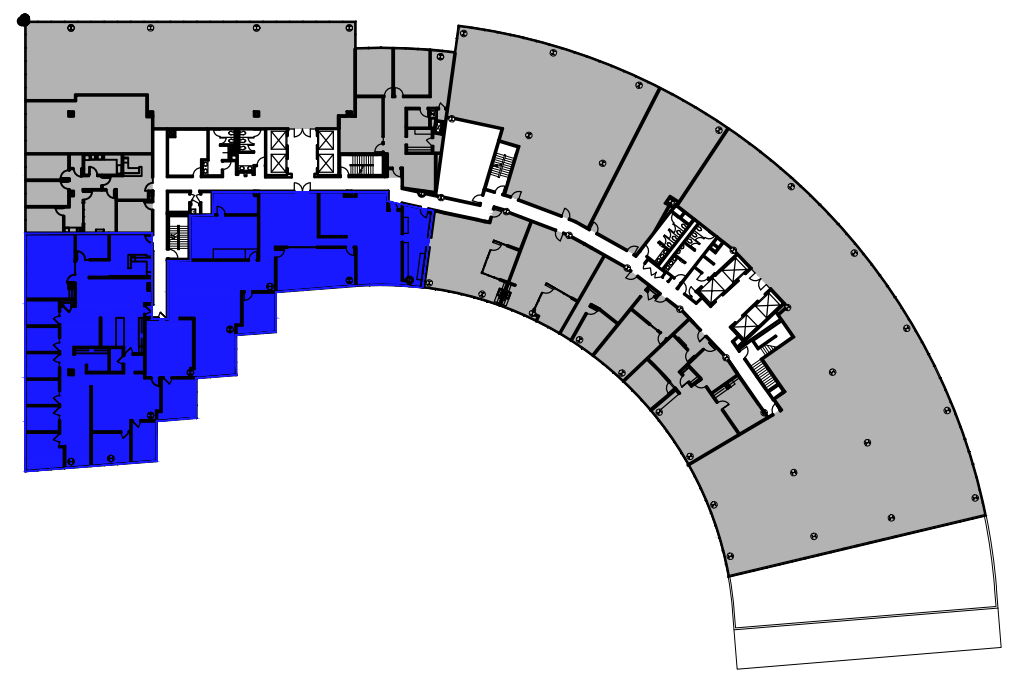

AVAILABLE SPACE  
 SUITE 7100  
 10,618 RSF

KEY PLAN

# World Trade Center 7th Floor | Suite 7100

101 W. Main Street Norfolk, Virginia

N.T.S.

March 28, 2025