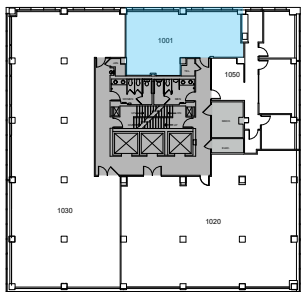

1101

14TH STREET NW
WASHINGTON, DC

10th Floor | Suite 1001
975 SF

SCAN
For Property
Details

14th Street

L Street

Knowledge
Perseverance
Integrity

Cambridge
Property Group LLC