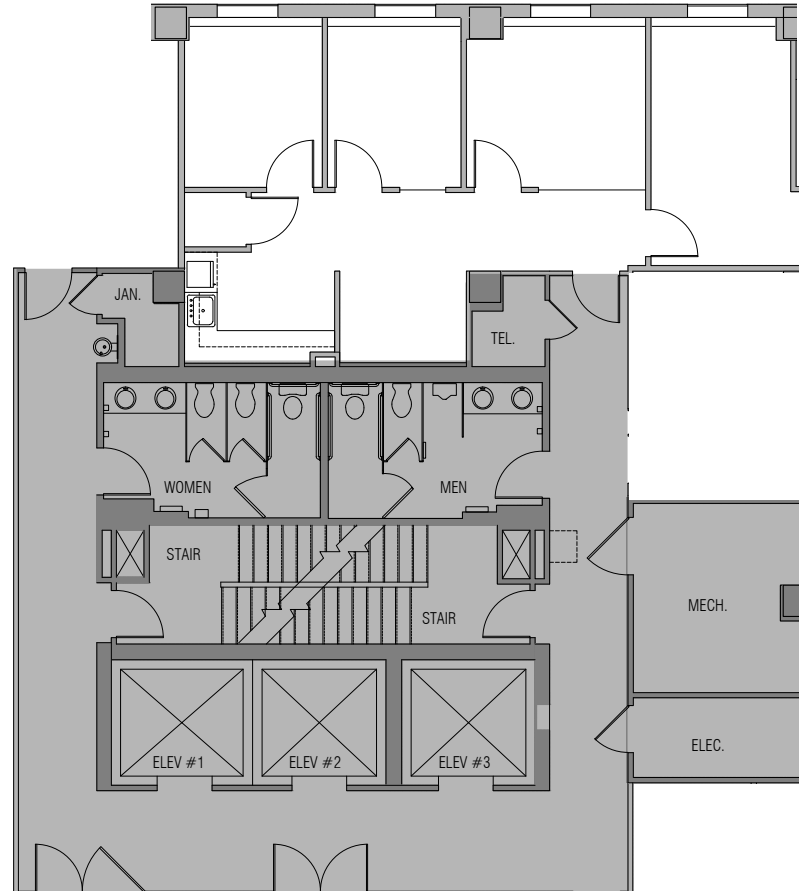

1101

14TH STREET NW
WASHINGTON, DC

10th Floor | Suite 1001
975 SF

SCAN
For Property
Details

14th Street

L Street

Knowledge
Perseverance
Integrity

Cambridge
Property Group LLC