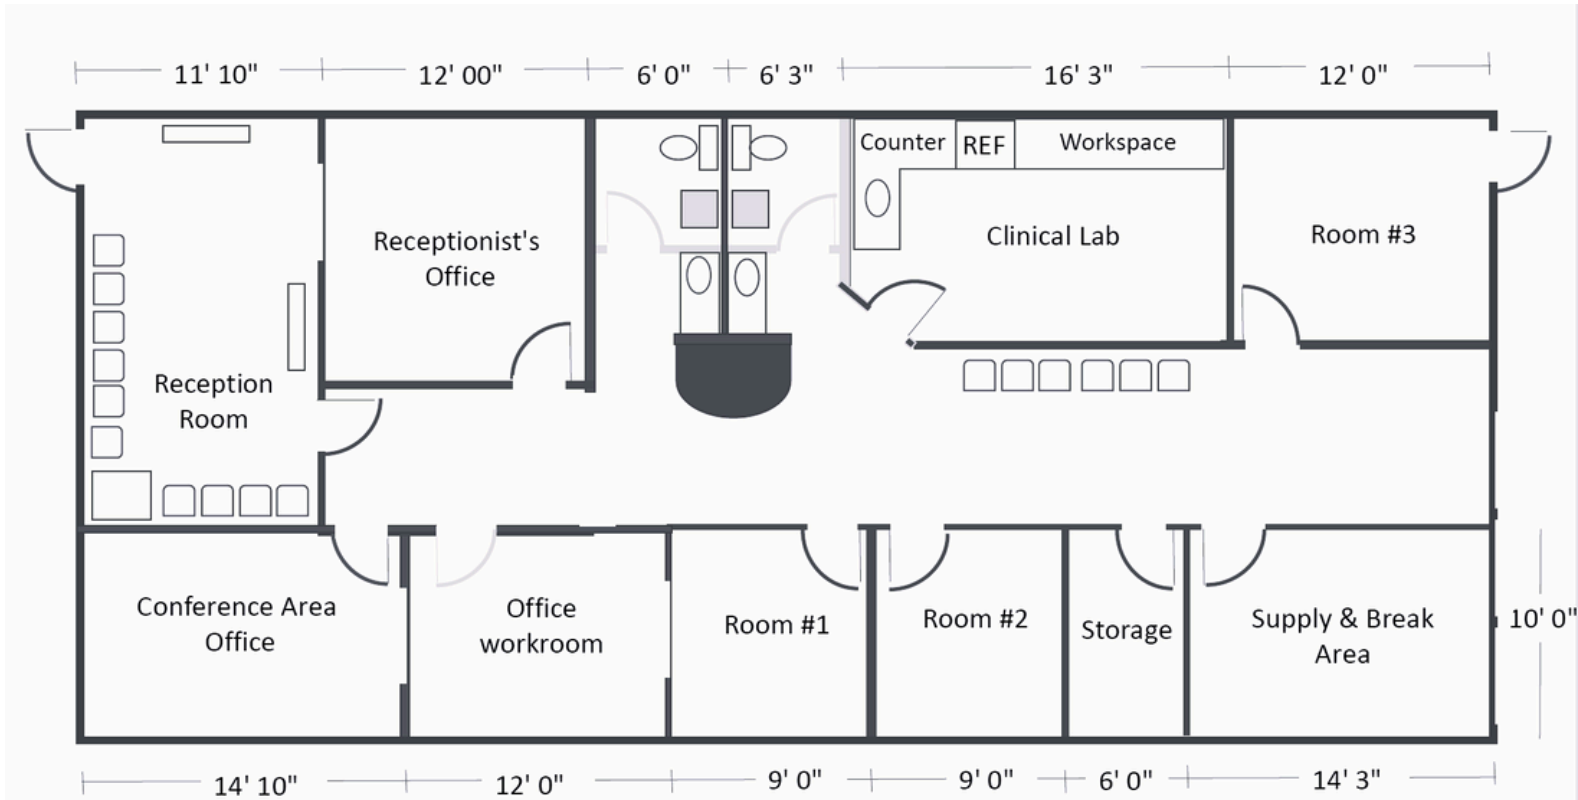

Suite 508

2,040 RSF

Brady Titcomb

Executive Vice President

+1 954 232-7931

brady.titcomb@jll.com