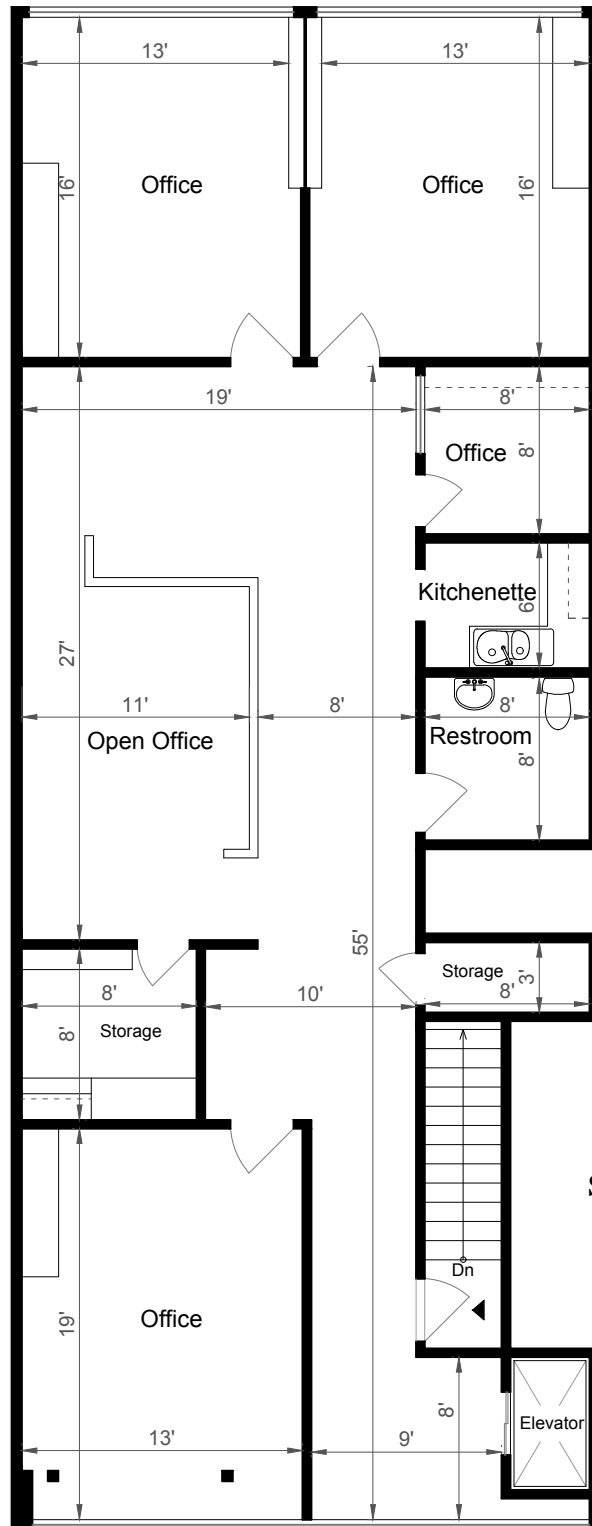

45 POLK STREET, THIRD FLOOR

SAN FRANCISCO, CA 94102

**Estimated Total
Square Footage: 1,835 SQ FT**

*Calculated from outside face of exterior walls
and center line of demising walls.*

FLOOR PLAN