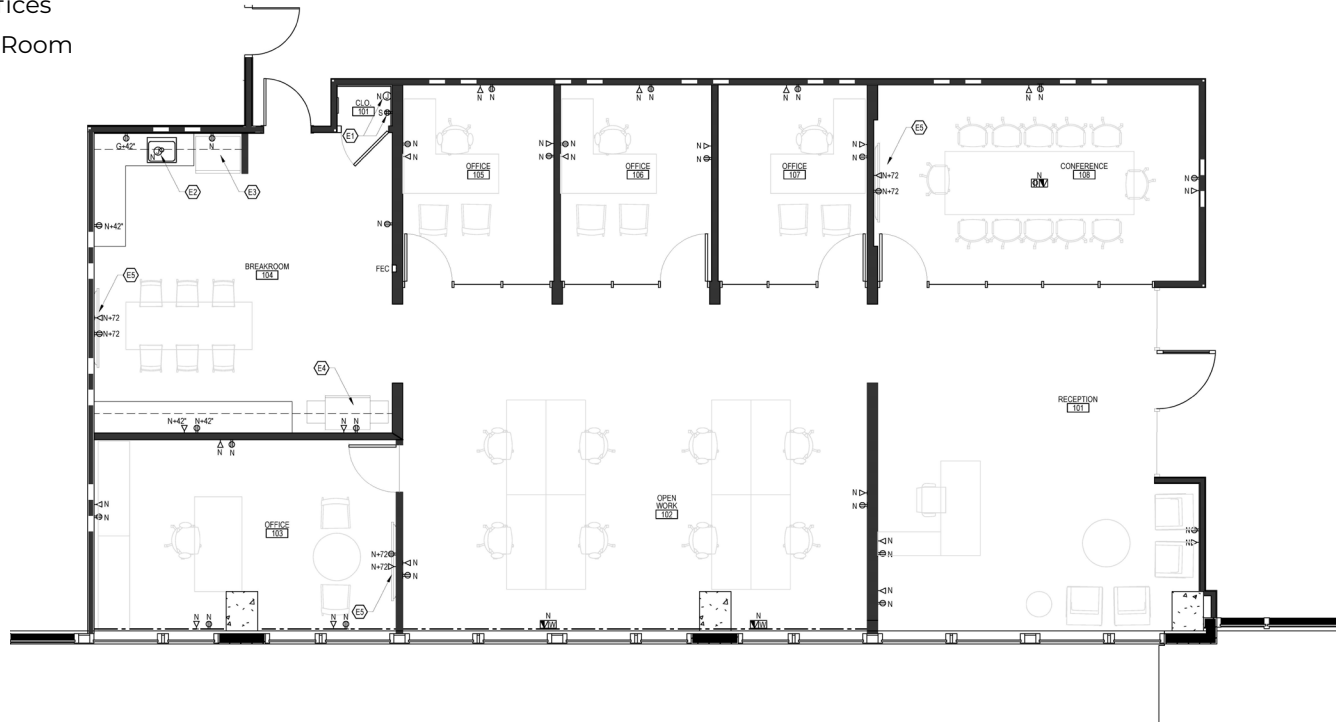

## Suite 110 - 2,830 RSF

- 4 Private Offices
- Conference Room
- Breakroom