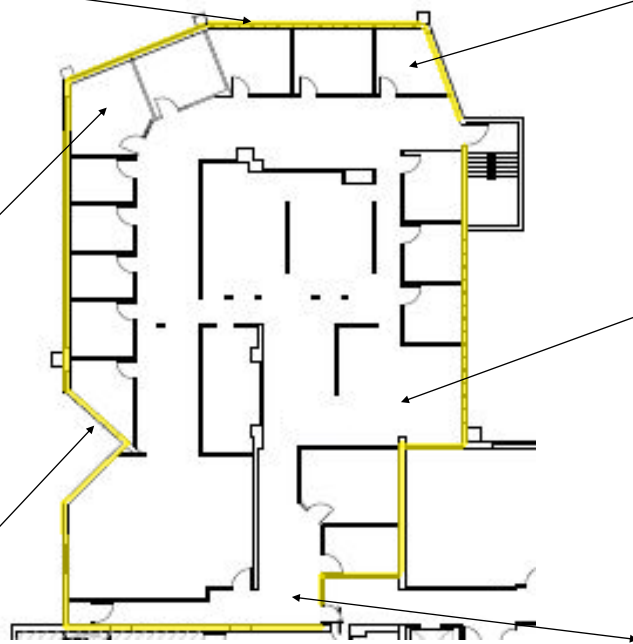

3 open offices, 13 offices, 2 meeting rooms, IT room, kitchen
Move-in ready. Available for lease in April 2023.

Patrick Verbeke | KW Commercial | KW Boston NW | Cambridge, MA
617-230-3638 | Patrick@ValtiRealEstate.com | ValtiCommercial.com