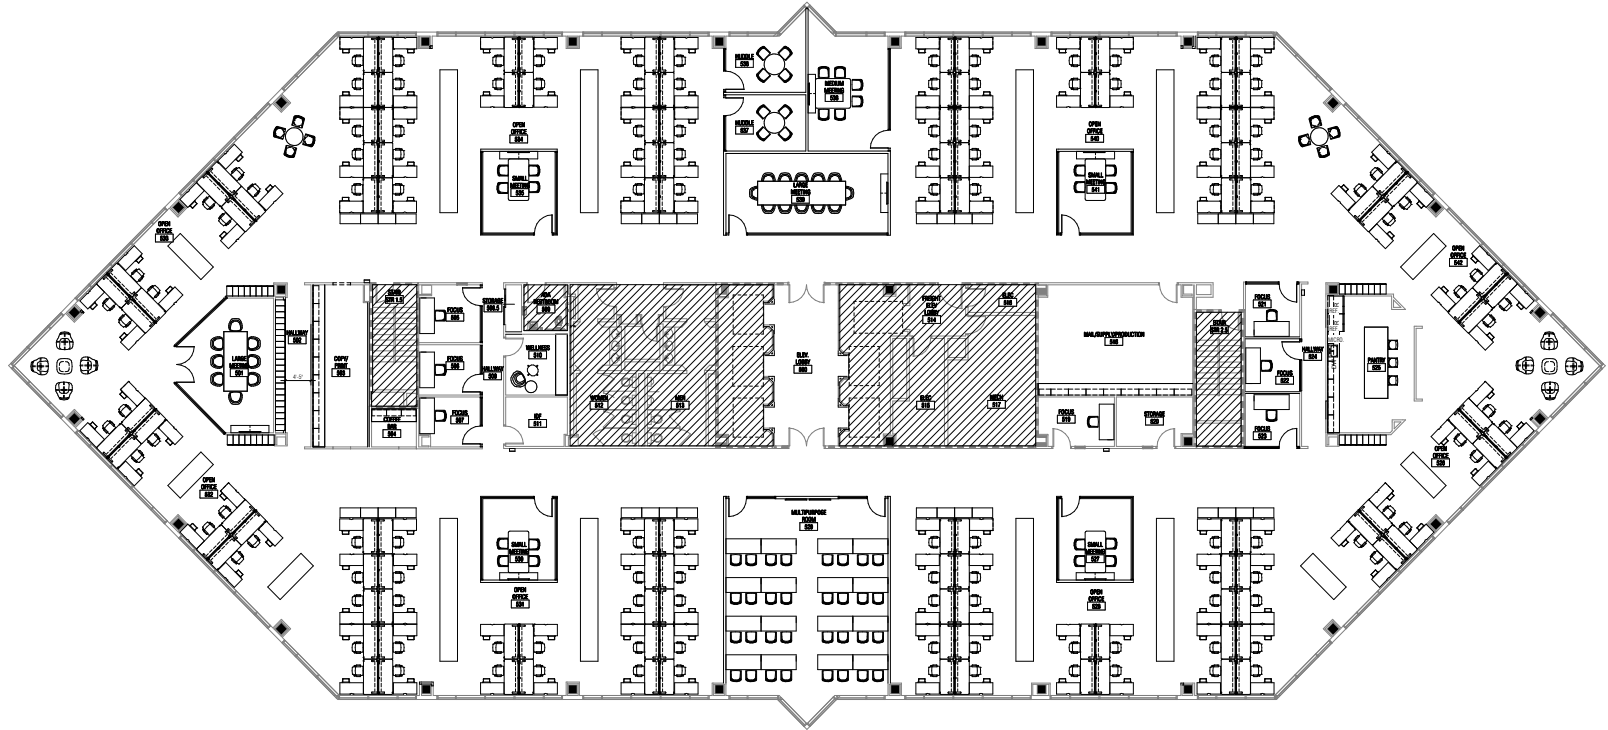

WATERFORD PLAZA

7650 W COURTNEY CAMPBELL CAUSEWAY - TAMPA, FL 33607

Entire 5th Floor: Suite 500

24,287 RSF

*Available January 1, 2026

Contact

LARA SIEDER

First Vice President